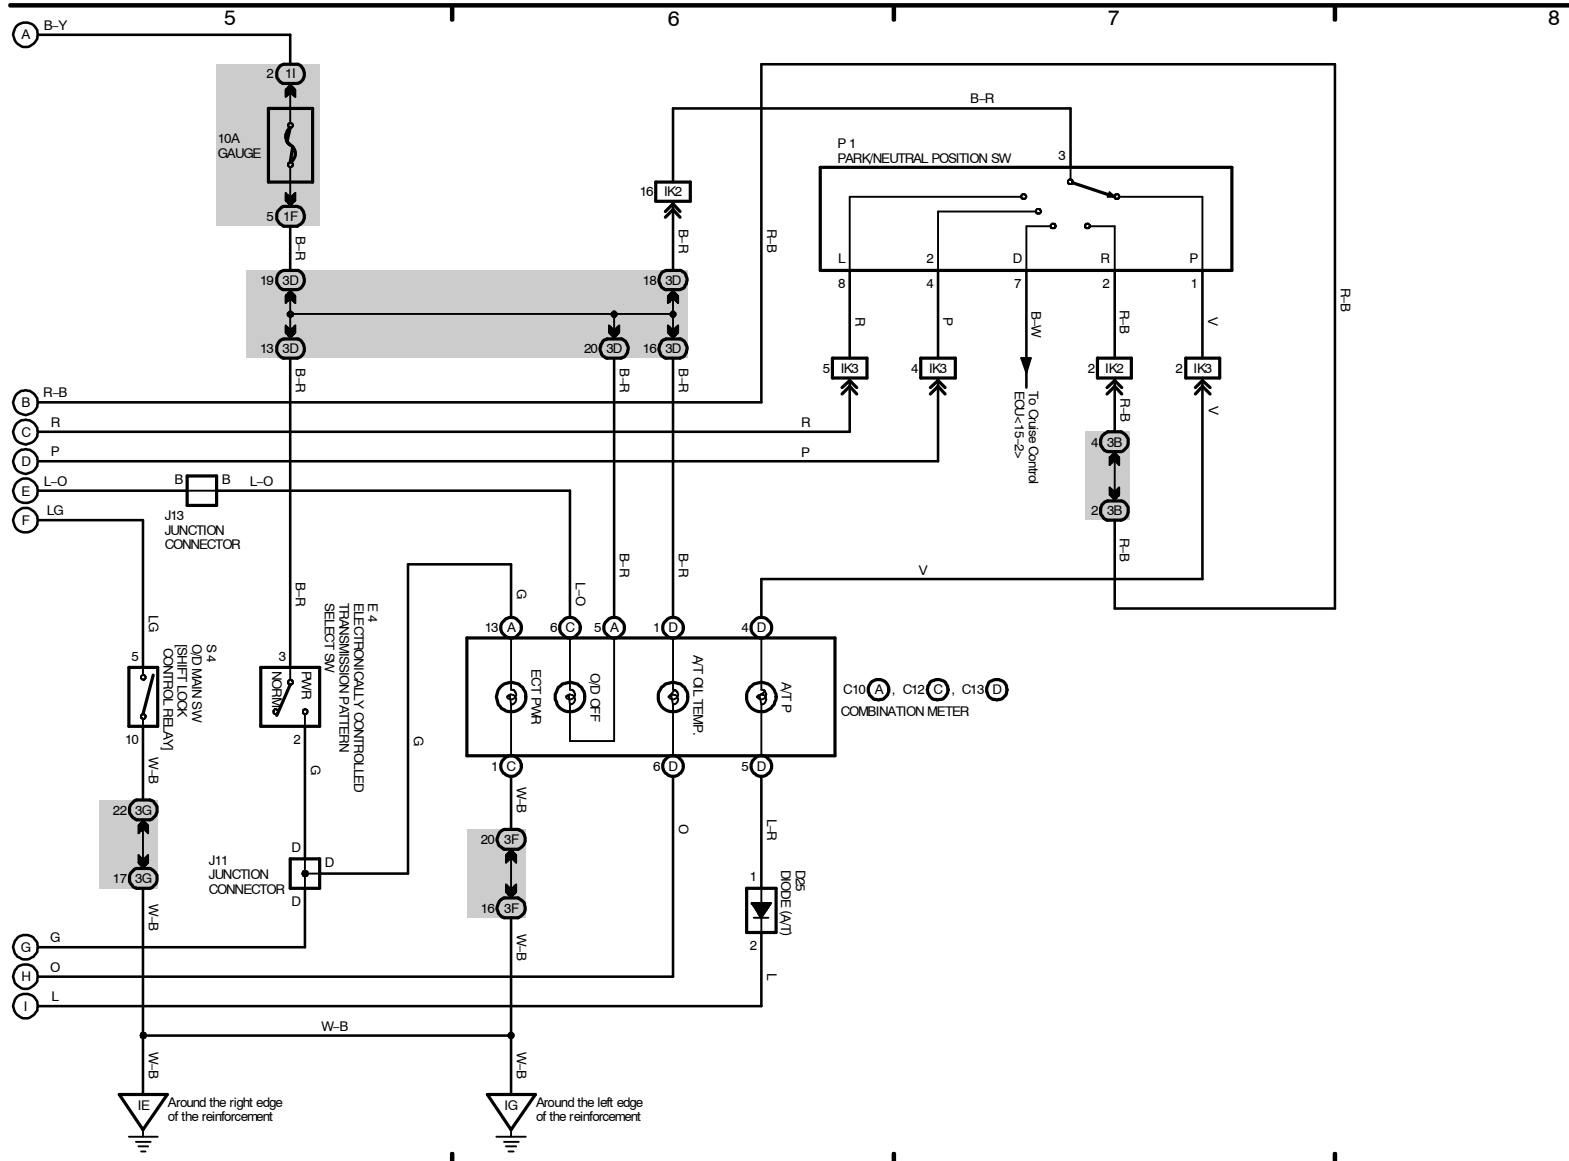

* 1 : 4WD
 * 2 : Shielded

M OVERALL ELECTRICAL WIRING DIAGRAM

2002 TOYOTA TACOMA (EWD478U)

Engine Control (2RZ-FE)

* 1 : Shielded

2002 TOYOTA TACOMA (EMD478U)

M OVERALL ELECTRICAL WIRING DIAGRAM

7 TOYOTA TACOMA

2002 TOYOTA TACOMA (EWD478U)

2002 TOYOTA TACOMA (EWD478U)

M OVERALL ELECTRICAL WIRING DIAGRAM

11 TOYOTA TACOMA

- * 1 : w/ Tachometer
- * 2 : w/o Tachometer
- * 3 : w/ Personal Light
- * 4 : Regular Cab
- * 5 : Double Cab, Extra Cab

M OVERALL ELECTRICAL WIRING DIAGRAM

2002 TOYOTA TACOMA (EWD478U)

Electronically Controlled Transmission (5VZ-FE)

2002 TOYOTA TACOMA (EWD478U)

Electronically Controlled Transmission (3RZ-FE)

* 1: 4WD

2002 TOYOTA TACOMA (EWD478U)

2002 TOYOTA TACOMA (EWD478U)

M OVERALL ELECTRICAL WIRING DIAGRAM

Combination Meter (w/ Tachometer)

- * 4 : w/ Daytime Running Light
- * 5 : w/o Daytime Running Light
- * 6 : Cold Area Spec.

Combination Meter (w/o Tachometer)