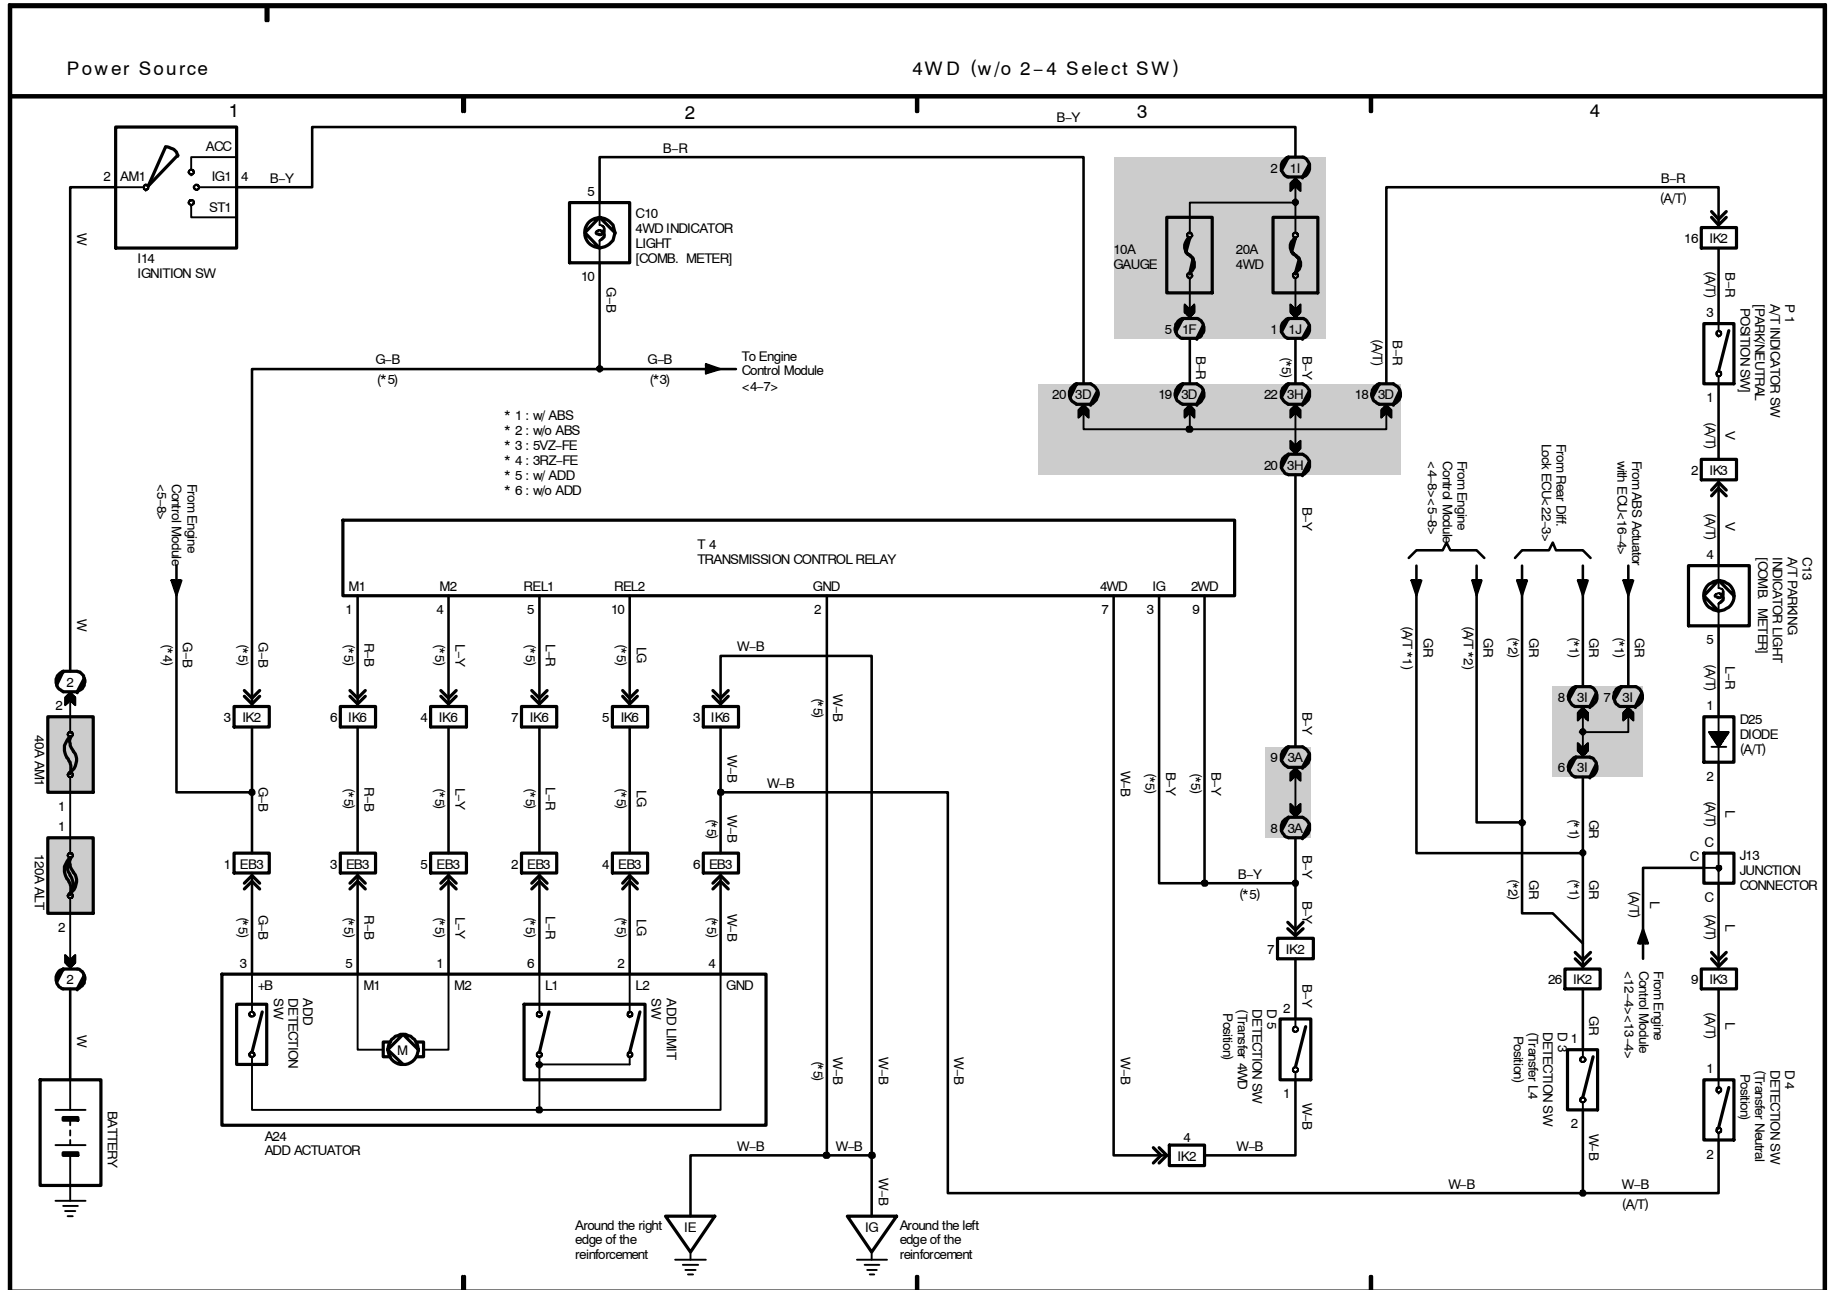

14 TOYOTA TACOMA

2002 TOYOTA TACOMA (EWD478U)

2002 TOYOTA TACOMA (EMD478U)

M OVERALL ELECTRICAL WIRING DIAGRAM

2002 TOYOTA TACOMA (EMD478U)

2002 TOYOTA TACOMA (EWD478U)

2002 TOYOTA TACOMA (EWD478U)

2002 TOYOTA TACOMA (EWD478U)

2002 TOYOTA TACOMA (EWD478U)

M OVERALL ELECTRICAL WIRING DIAGRAM

Combination Meter (w/ Tachometer)

- * 4 : w/ Daytime Running Light
- * 5 : w/o Daytime Running Light
- * 6 : Cold Area Spec.

Combination Meter (w/o Tachometer)