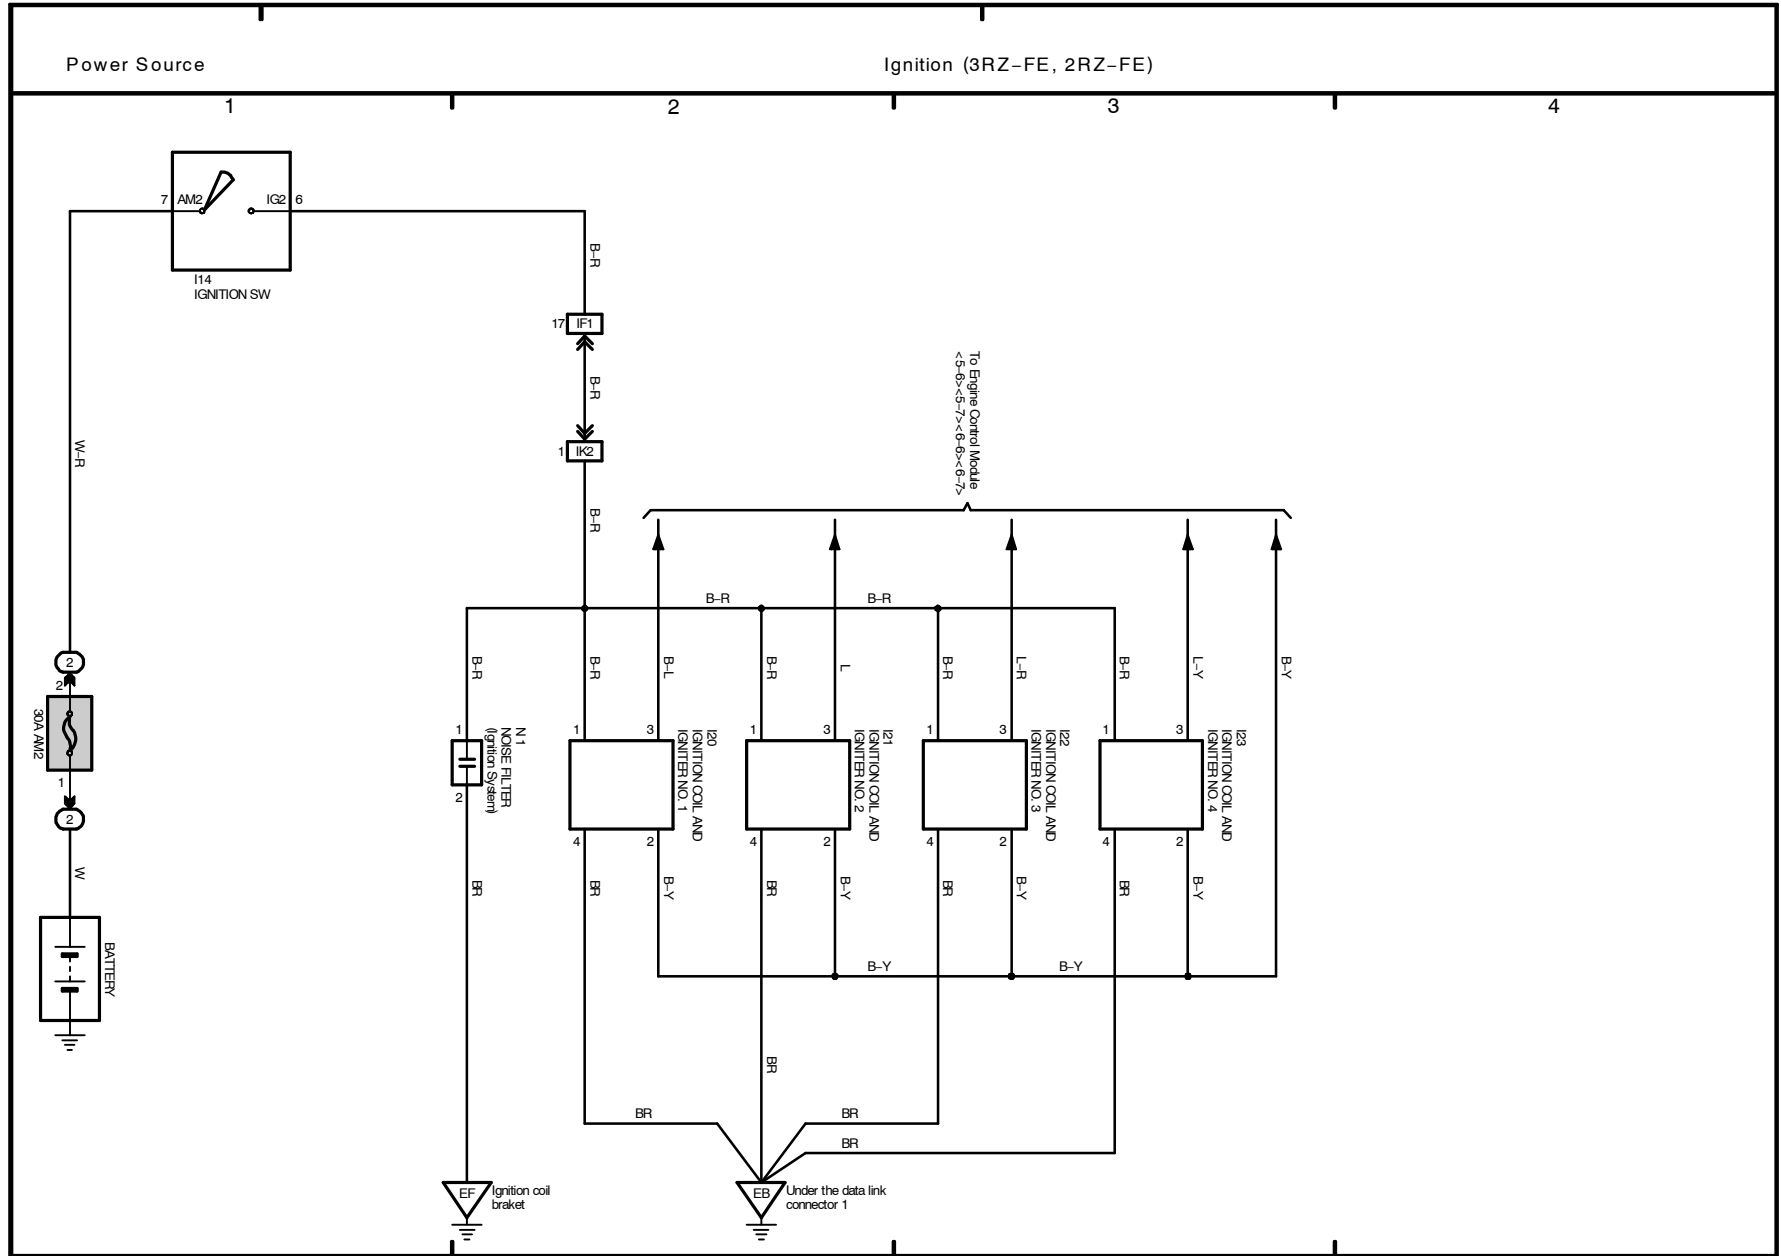

1 TOYOTA TACOMA ELECTRICAL WIRING DIAGRAM

2002 TOYOTA TACOMA (EWD478U)

M OVERALL ELECTRICAL WIRING DIAGRAM

2 TOYOTA TACOMA

2002 TOYOTA TACOMA (EWD478U)

3 TOYOTA TACOMA

2002 TOYOTA TACOMA (EWD478U)

4 TOYOTA TACOMA (Cont' d)

Engine Control (5VZ-FE)

- * 1: 4WD
- * 2: 4WD w/ 2-4 Select SW
- * 3: 4WD w/o 2-4 Select SW

2002 TOYOTA TACOMA (EWD478U)

M OVERALL ELECTRICAL WIRING DIAGRAM

2002 TOYOTA TACOMA (EWD478U)

Engine Control (3RZ-FE)

2002 TOYOTA TACOMA (EWD478U)

2002 TOYOTA TACOMA (EWD478U)

M OVERALL ELECTRICAL WIRING DIAGRAM

11 TOYOTA TACOMA

- * 1 : w/ Tachometer
- * 2 : w/o Tachometer
- * 3 : w/ Personal Light
- * 4 : Regular Cab
- * 5 : Double Cab, Extra Cab