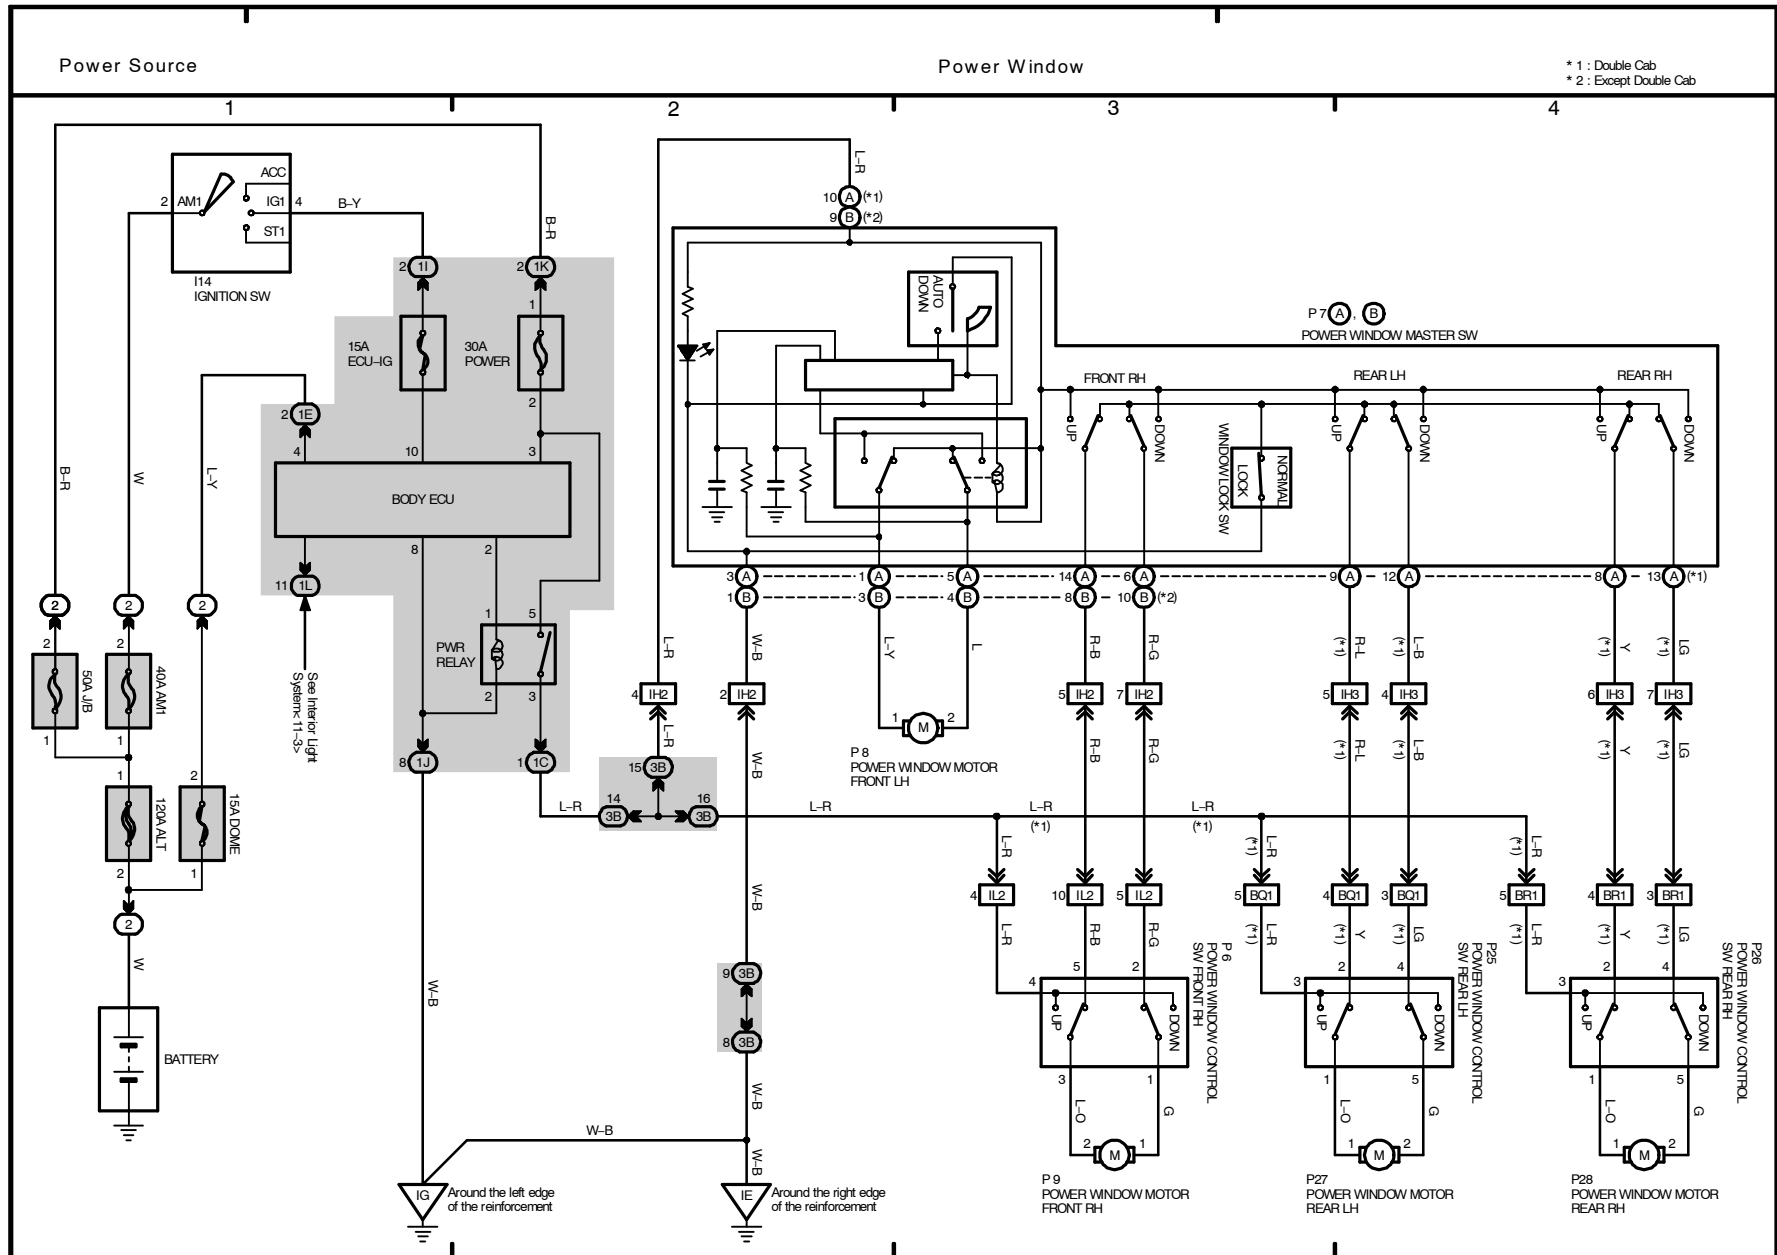

14 TOYOTA TACOMA

2002 TOYOTA TACOMA (EWD478U)

2002 TOYOTA TACOMA (EMD478U)

M OVERALL ELECTRICAL WIRING DIAGRAM

2002 TOYOTA TACOMA (EMD478U)

2002 TOYOTA TACOMA (EWD478U)

2002 TOYOTA TACOMA (EWD478U)

2002 TOYOTA TACOMA (EWD478U)

2002 TOYOTA TACOMA (EWD478U)

M OVERALL ELECTRICAL WIRING DIAGRAM

Combination Meter (w/ Tachometer)

- * 4 : w/ Daytime Running Light
- * 5 : w/o Daytime Running Light
- * 6 : Cold Area Spec.

Combination Meter (w/o Tachometer)