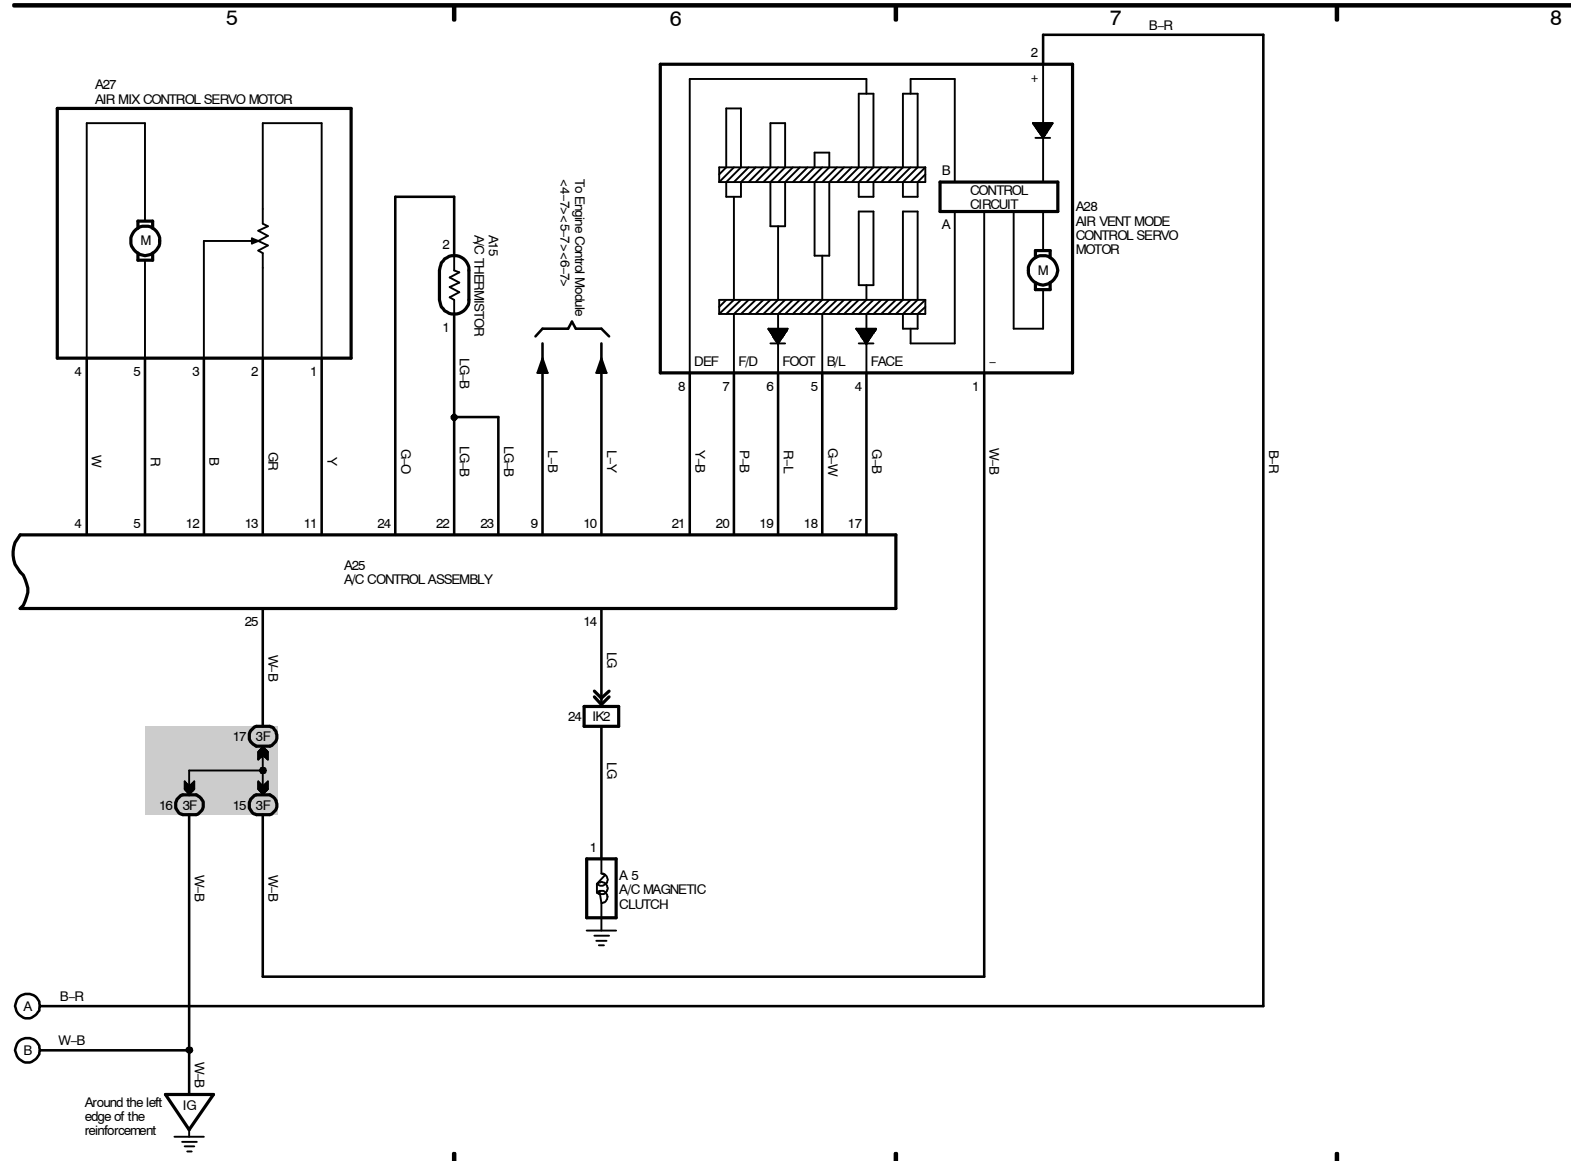

2002 TOYOTA TACOMA (EWD478U)

M OVERALL ELECTRICAL WIRING DIAGRAM

Combination Meter (w/ Tachometer)

- * 4 : w/ Daytime Running Light
- * 5 : w/o Daytime Running Light
- * 6 : Cold Area Spec.

Combination Meter (w/o Tachometer)

* 6 : Cold Area Spec.

M OVERALL ELECTRICAL WIRING DIAGRAM

2002 TOYOTA TACOMA (EWD478U)

Air Conditioning

2002 TOYOTA TACOMA (EWD478U)