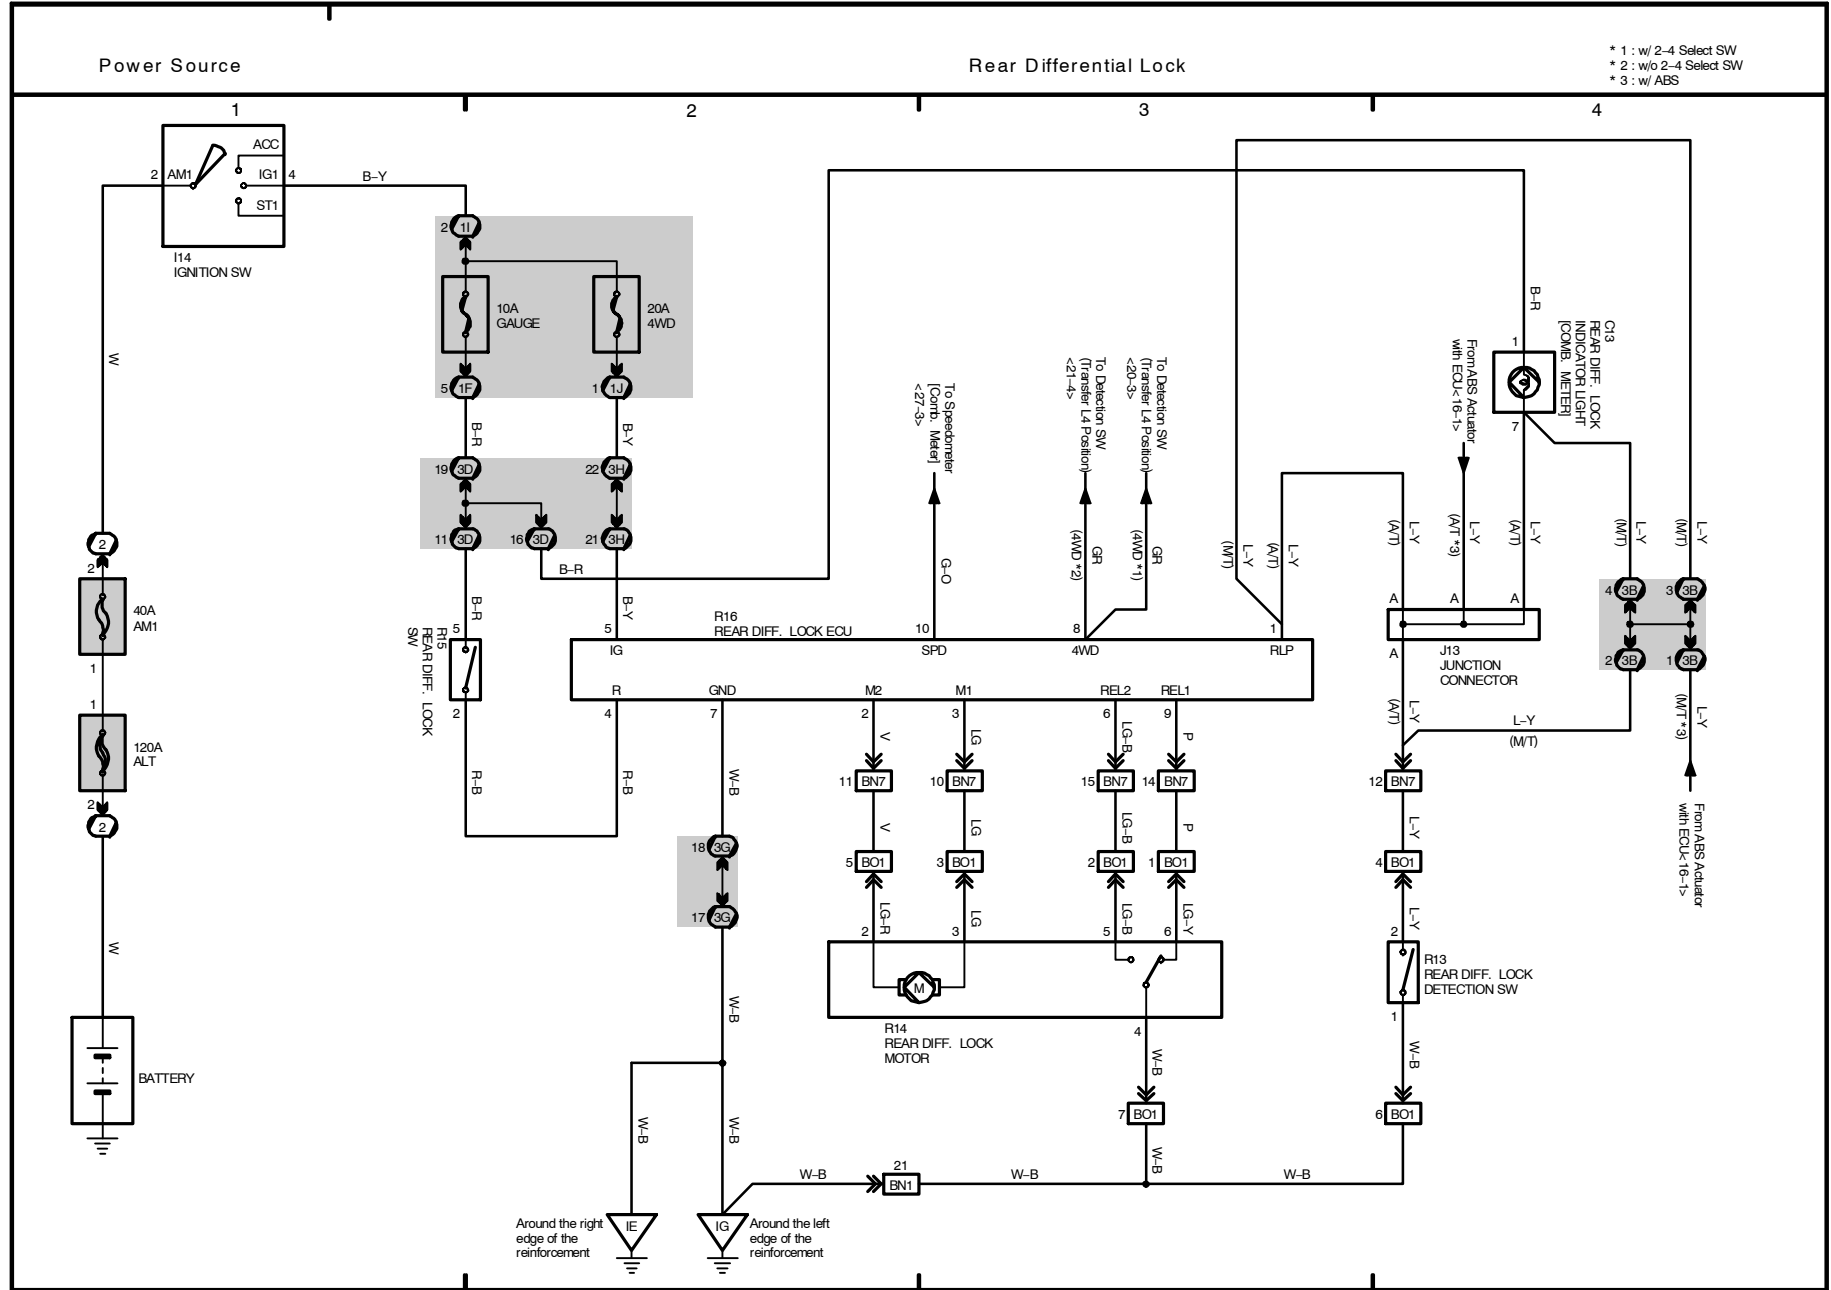

14 TOYOTA TACOMA

2002 TOYOTA TACOMA (EWD478U)

2002 TOYOTA TACOMA (EMD478U)

M OVERALL ELECTRICAL WIRING DIAGRAM

2002 TOYOTA TACOMA (EMD478U)

2002 TOYOTA TACOMA (EWD478U)

2002 TOYOTA TACOMA (EWD478U)

2002 TOYOTA TACOMA (EWD478U)

2002 TOYOTA TACOMA (EWD478U)

M OVERALL ELECTRICAL WIRING DIAGRAM

Combination Meter (w/ Tachometer)

- * 4 : w/ Daytime Running Light
- * 5 : w/o Daytime Running Light
- * 6 : Cold Area Spec.

Combination Meter (w/o Tachometer)