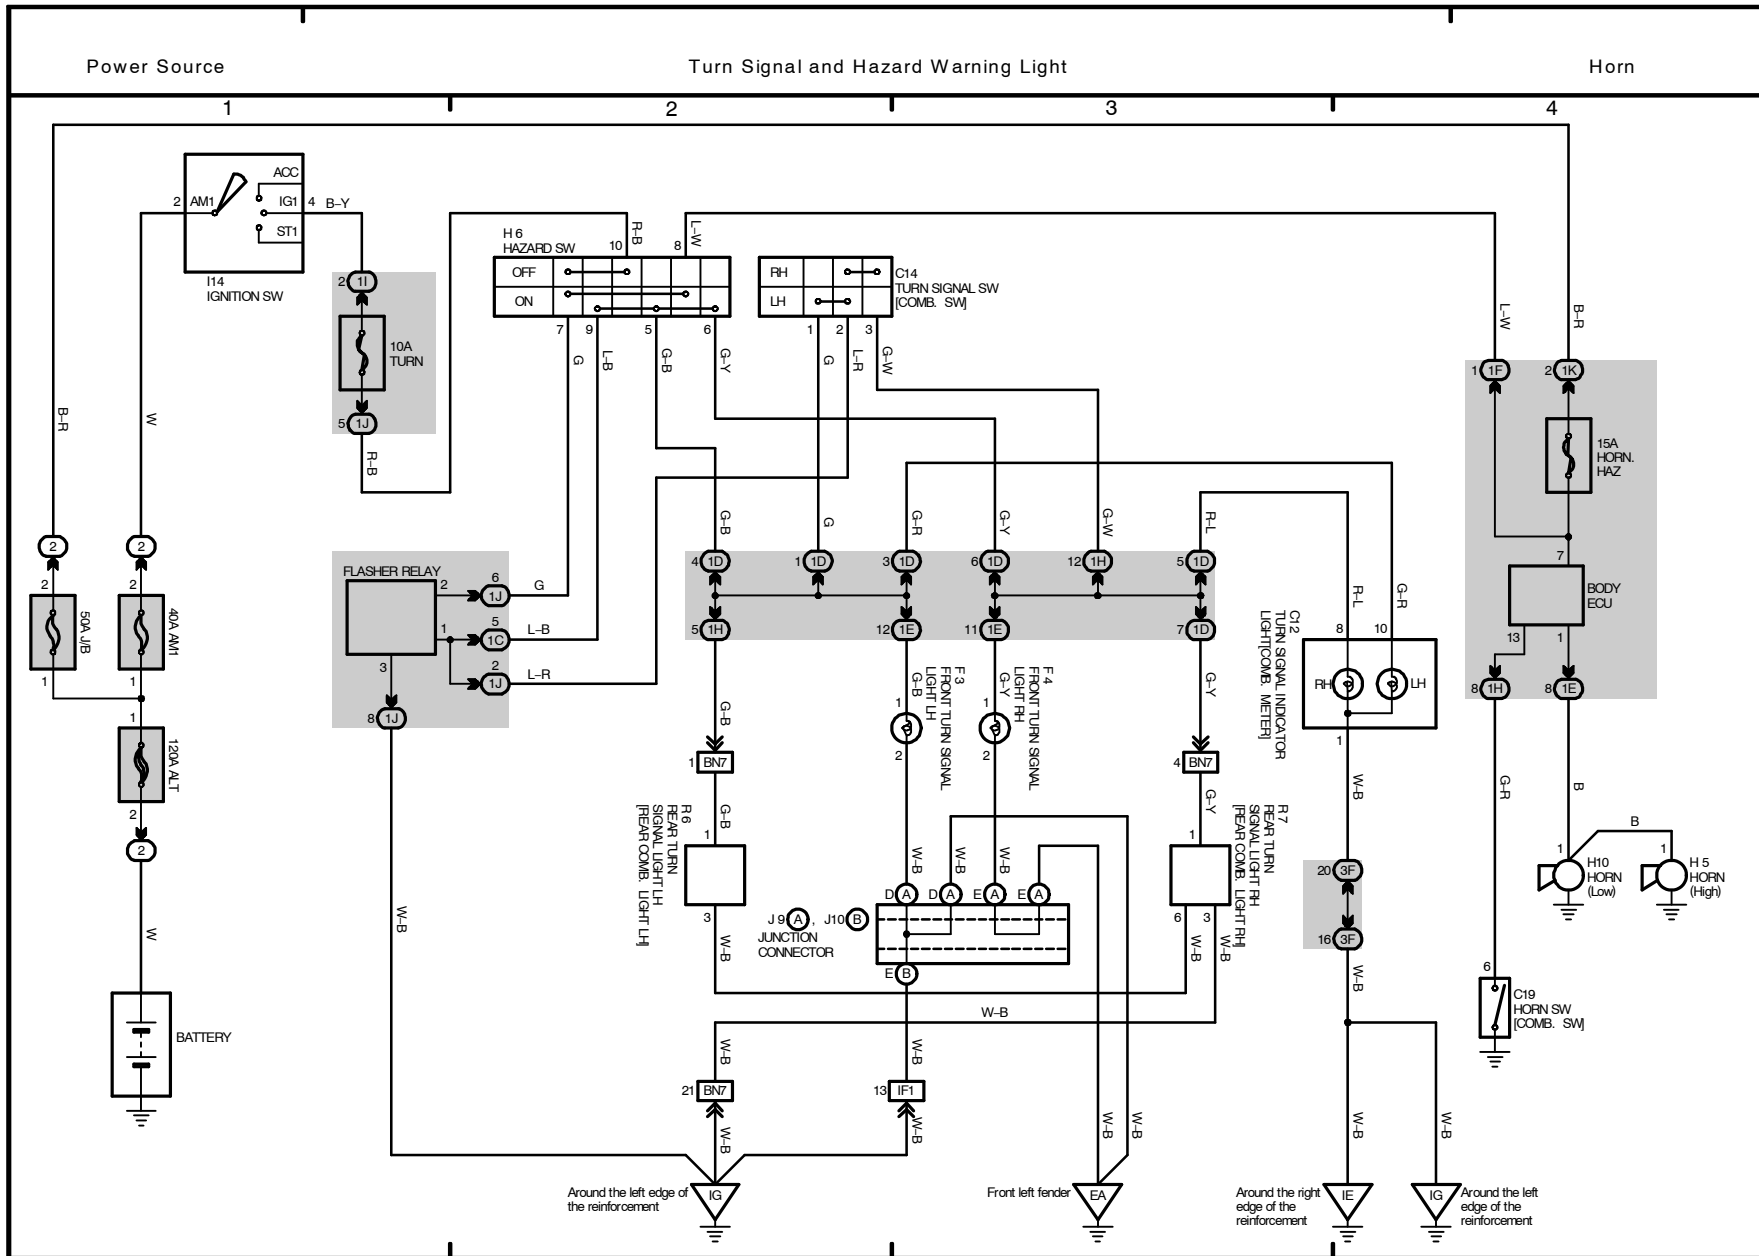

Engine Control (5VZ-FE)

- * 1: 4WD
- * 2: 4WD w/ 2-4 Select SW
- * 3: 4WD w/o 2-4 Select SW

2002 TOYOTA TACOMA (EWD478U)

M OVERALL ELECTRICAL WIRING DIAGRAM

2002 TOYOTA TACOMA (EWD478U)

Engine Control (3RZ-FE)

* 1 : 4WD
 * 2 : Shielded

M OVERALL ELECTRICAL WIRING DIAGRAM

2002 TOYOTA TACOMA (EWD478U)

Engine Control (2RZ-FE)

* 1 : Shielded

2002 TOYOTA TACOMA (EMD478U)

M OVERALL ELECTRICAL WIRING DIAGRAM

7 TOYOTA TACOMA

2002 TOYOTA TACOMA (EWD478U)

2002 TOYOTA TACOMA (EWD478U)

M OVERALL ELECTRICAL WIRING DIAGRAM

11 TOYOTA TACOMA

- * 1 : w/ Tachometer
- * 2 : w/o Tachometer
- * 3 : w/ Personal Light
- * 4 : Regular Cab
- * 5 : Double Cab, Extra Cab