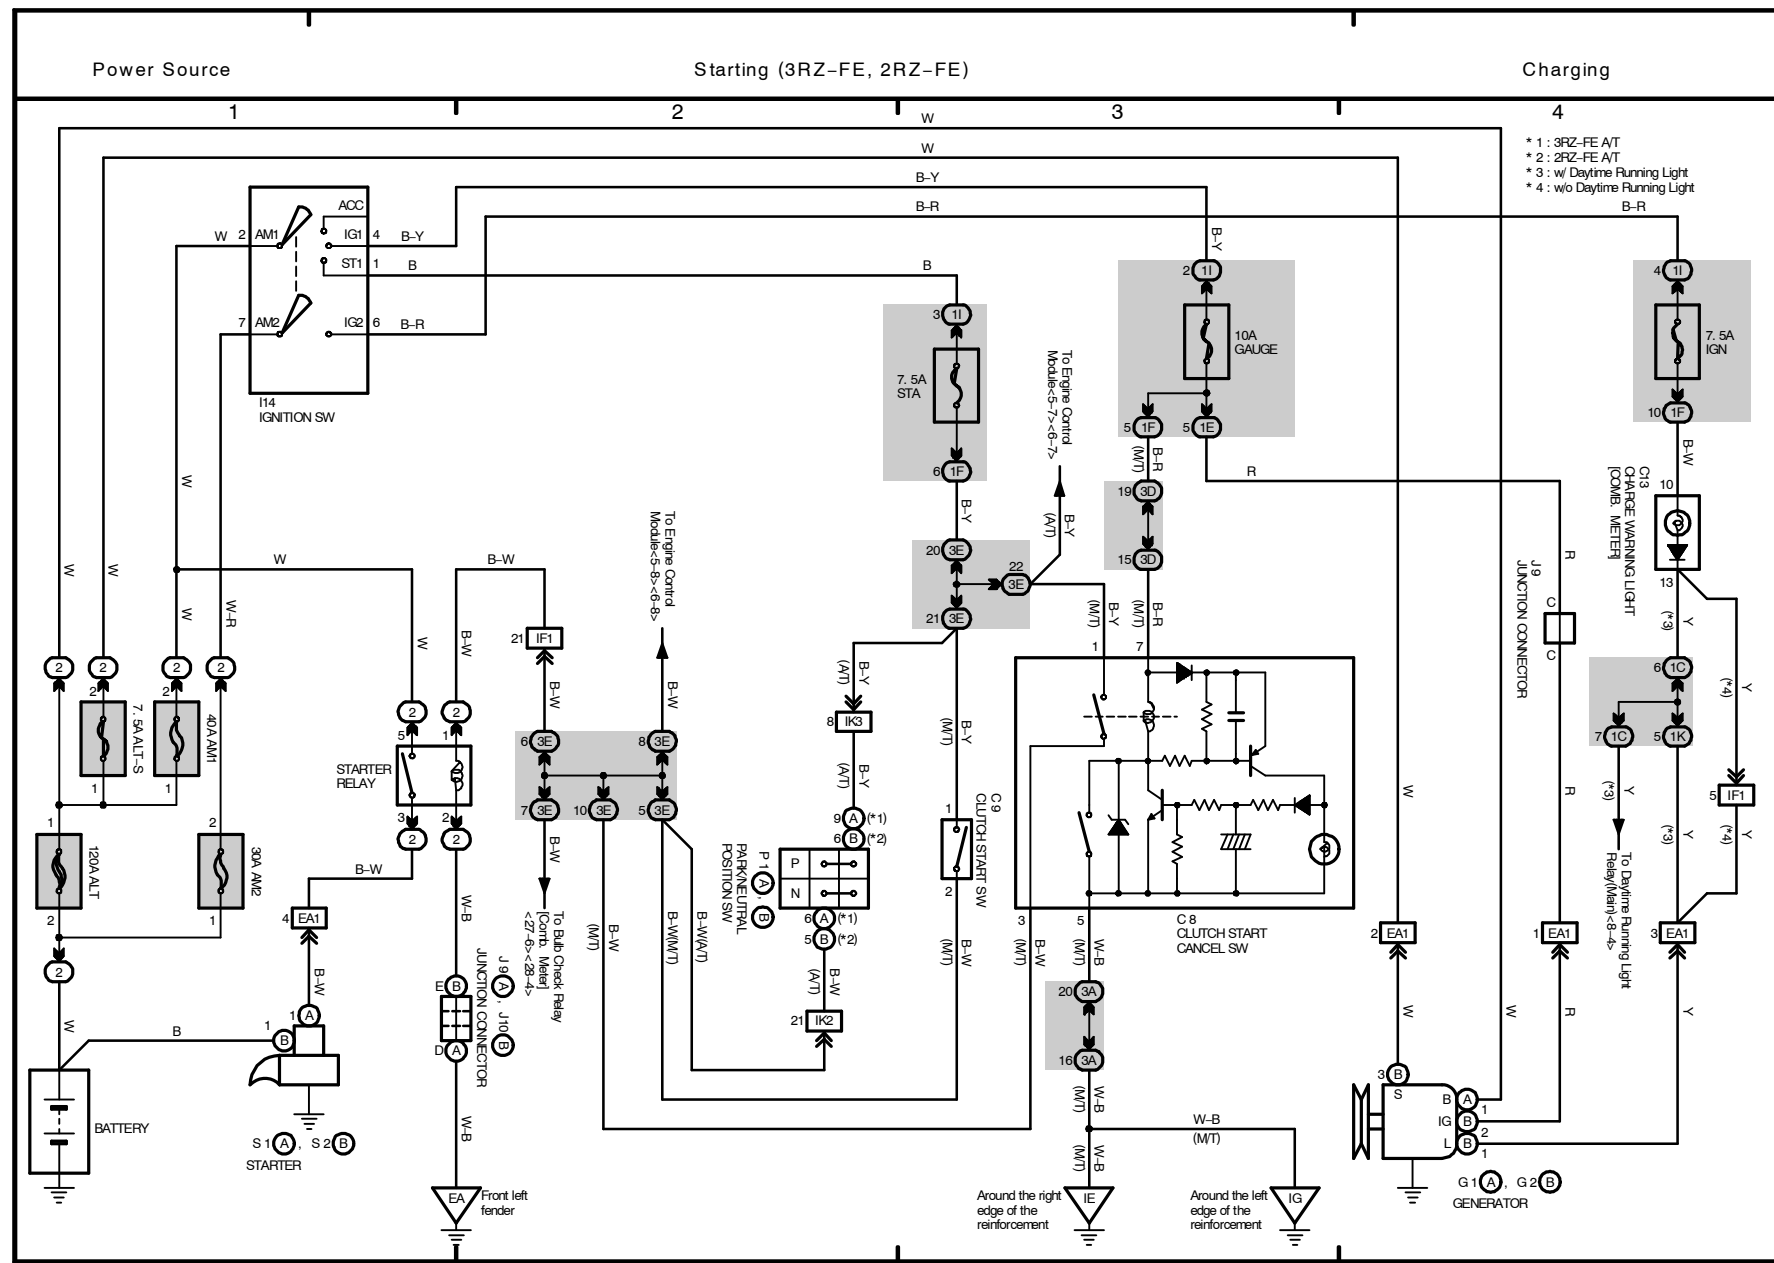

1 TOYOTA TACOMA ELECTRICAL WIRING DIAGRAM

2002 TOYOTA TACOMA (EWD478U)

M OVERALL ELECTRICAL WIRING DIAGRAM

2 TOYOTA TACOMA

2002 TOYOTA TACOMA (EWD478U)

3 TOYOTA TACOMA

2002 TOYOTA TACOMA (EWD478U)

4 TOYOTA TACOMA (Cont' d)

Engine Control (5VZ-FE)

- * 1: 4WD
- * 2: 4WD w/ 2-4 Select SW
- * 3: 4WD w/o 2-4 Select SW

2002 TOYOTA TACOMA (EWD478U)

M OVERALL ELECTRICAL WIRING DIAGRAM

2002 TOYOTA TACOMA (EWD478U)

Engine Control (3RZ-FE)

* 1 : 4WD
 * 2 : Shielded

M OVERALL ELECTRICAL WIRING DIAGRAM

2002 TOYOTA TACOMA (EWD478U)

Engine Control (2RZ-FE)

* 1 : Shielded

2002 TOYOTA TACOMA (EMD478U)

M OVERALL ELECTRICAL WIRING DIAGRAM

7 TOYOTA TACOMA

2002 TOYOTA TACOMA (EWD478U)

2002 TOYOTA TACOMA (EWD478U)

M OVERALL ELECTRICAL WIRING DIAGRAM

11 TOYOTA TACOMA

- * 1 : w/ Tachometer
- * 2 : w/o Tachometer
- * 3 : w/ Personal Light
- * 4 : Regular Cab
- * 5 : Double Cab, Extra Cab