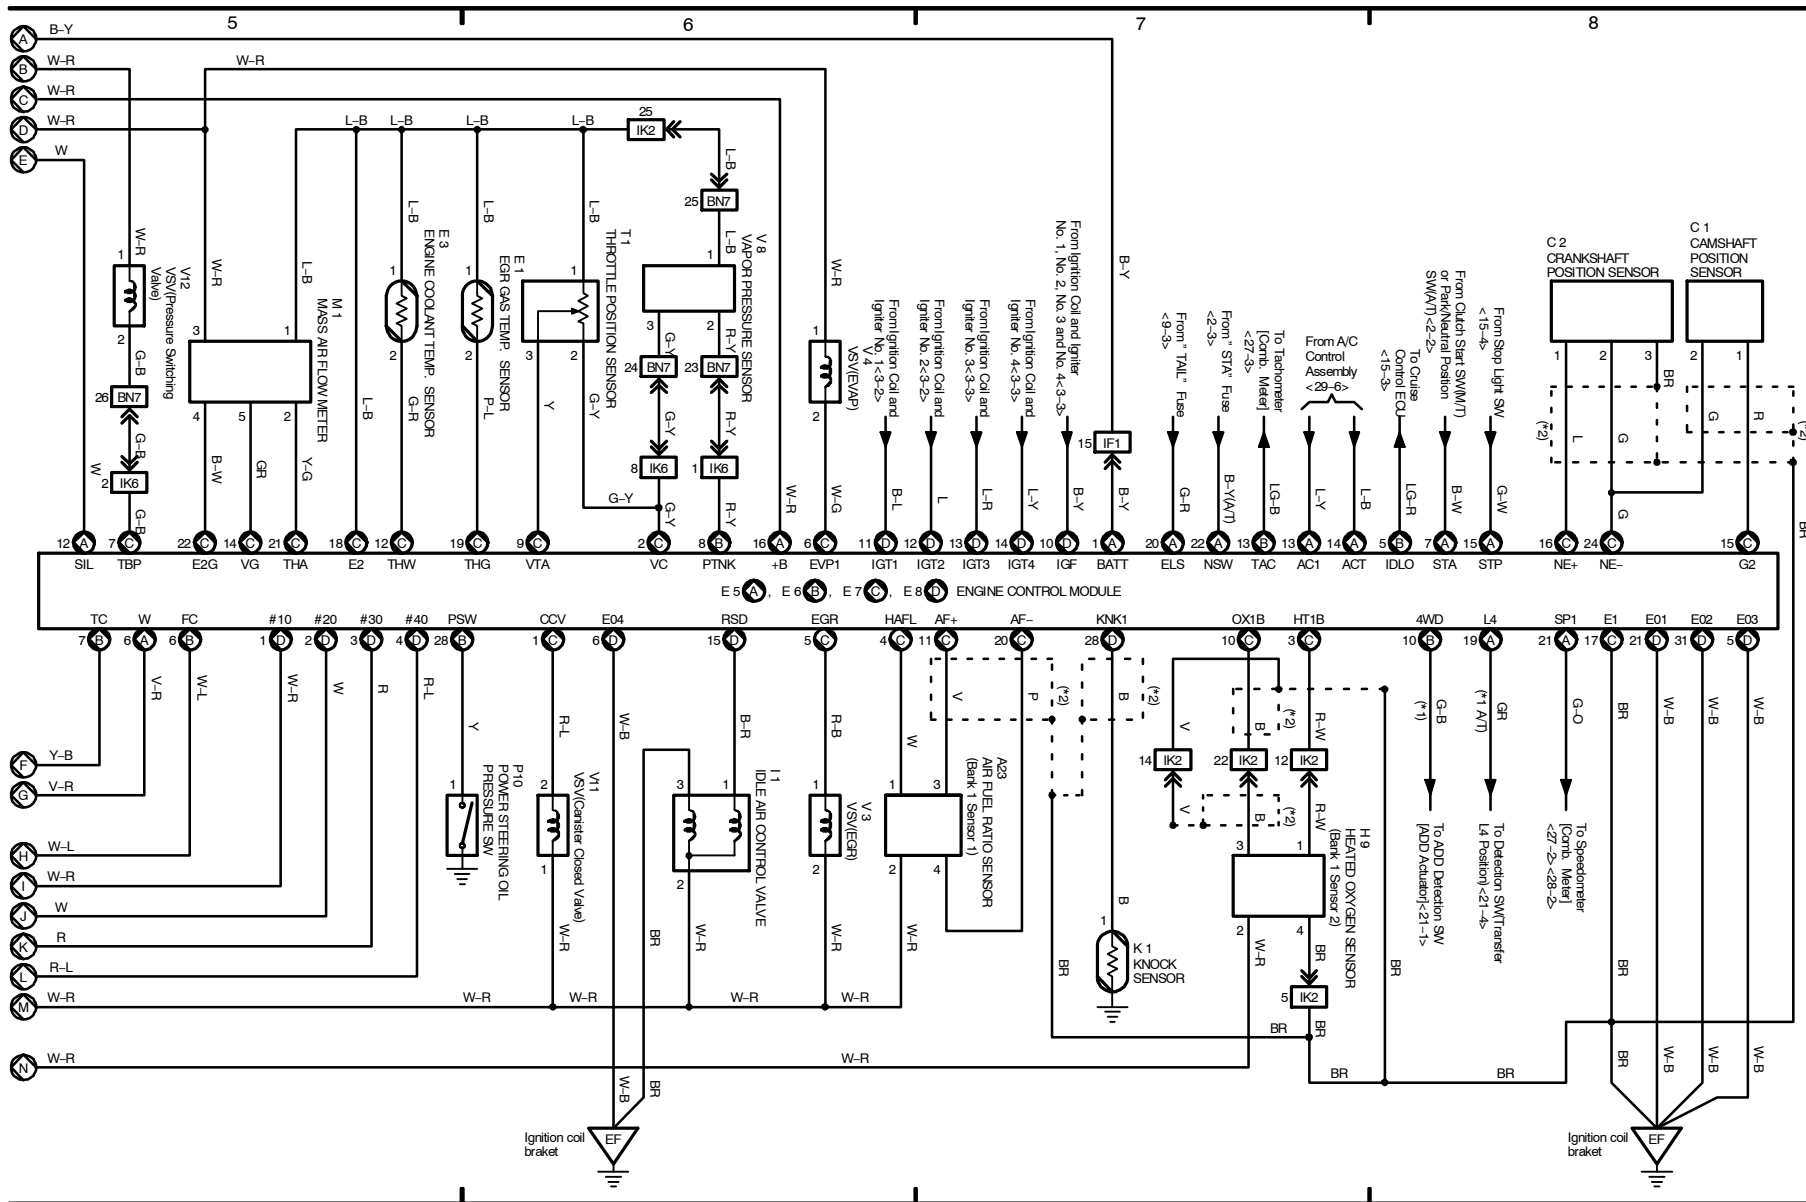

1 TOYOTA TACOMA ELECTRICAL WIRING DIAGRAM

2002 TOYOTA TACOMA (EWD478U)

M OVERALL ELECTRICAL WIRING DIAGRAM

2 TOYOTA TACOMA

2002 TOYOTA TACOMA (EWD478U)

3 TOYOTA TACOMA

2002 TOYOTA TACOMA (EWD478U)

4 TOYOTA TACOMA (Cont' d)

Engine Control (5VZ-FE)

- * 1: 4WD
- * 2: 4WD w/ 2-4 Select SW
- * 3: 4WD w/o 2-4 Select SW

2002 TOYOTA TACOMA (EWD478U)

M OVERALL ELECTRICAL WIRING DIAGRAM

2002 TOYOTA TACOMA (EWD478U)

Engine Control (3RZ-FE)

* 1 : 4WD
 * 2 : Shielded

M OVERALL ELECTRICAL WIRING DIAGRAM

2002 TOYOTA TACOMA (EWD478U)

Engine Control (2RZ-FE)

* 1 : Shielded

2002 TOYOTA TACOMA (EMD478U)

M OVERALL ELECTRICAL WIRING DIAGRAM

7 TOYOTA TACOMA

2002 TOYOTA TACOMA (EWD478U)

2002 TOYOTA TACOMA (EWD478U)

M OVERALL ELECTRICAL WIRING DIAGRAM

11 TOYOTA TACOMA

- * 1 : w/ Tachometer
- * 2 : w/o Tachometer
- * 3 : w/ Personal Light
- * 4 : Regular Cab
- * 5 : Double Cab, Extra Cab