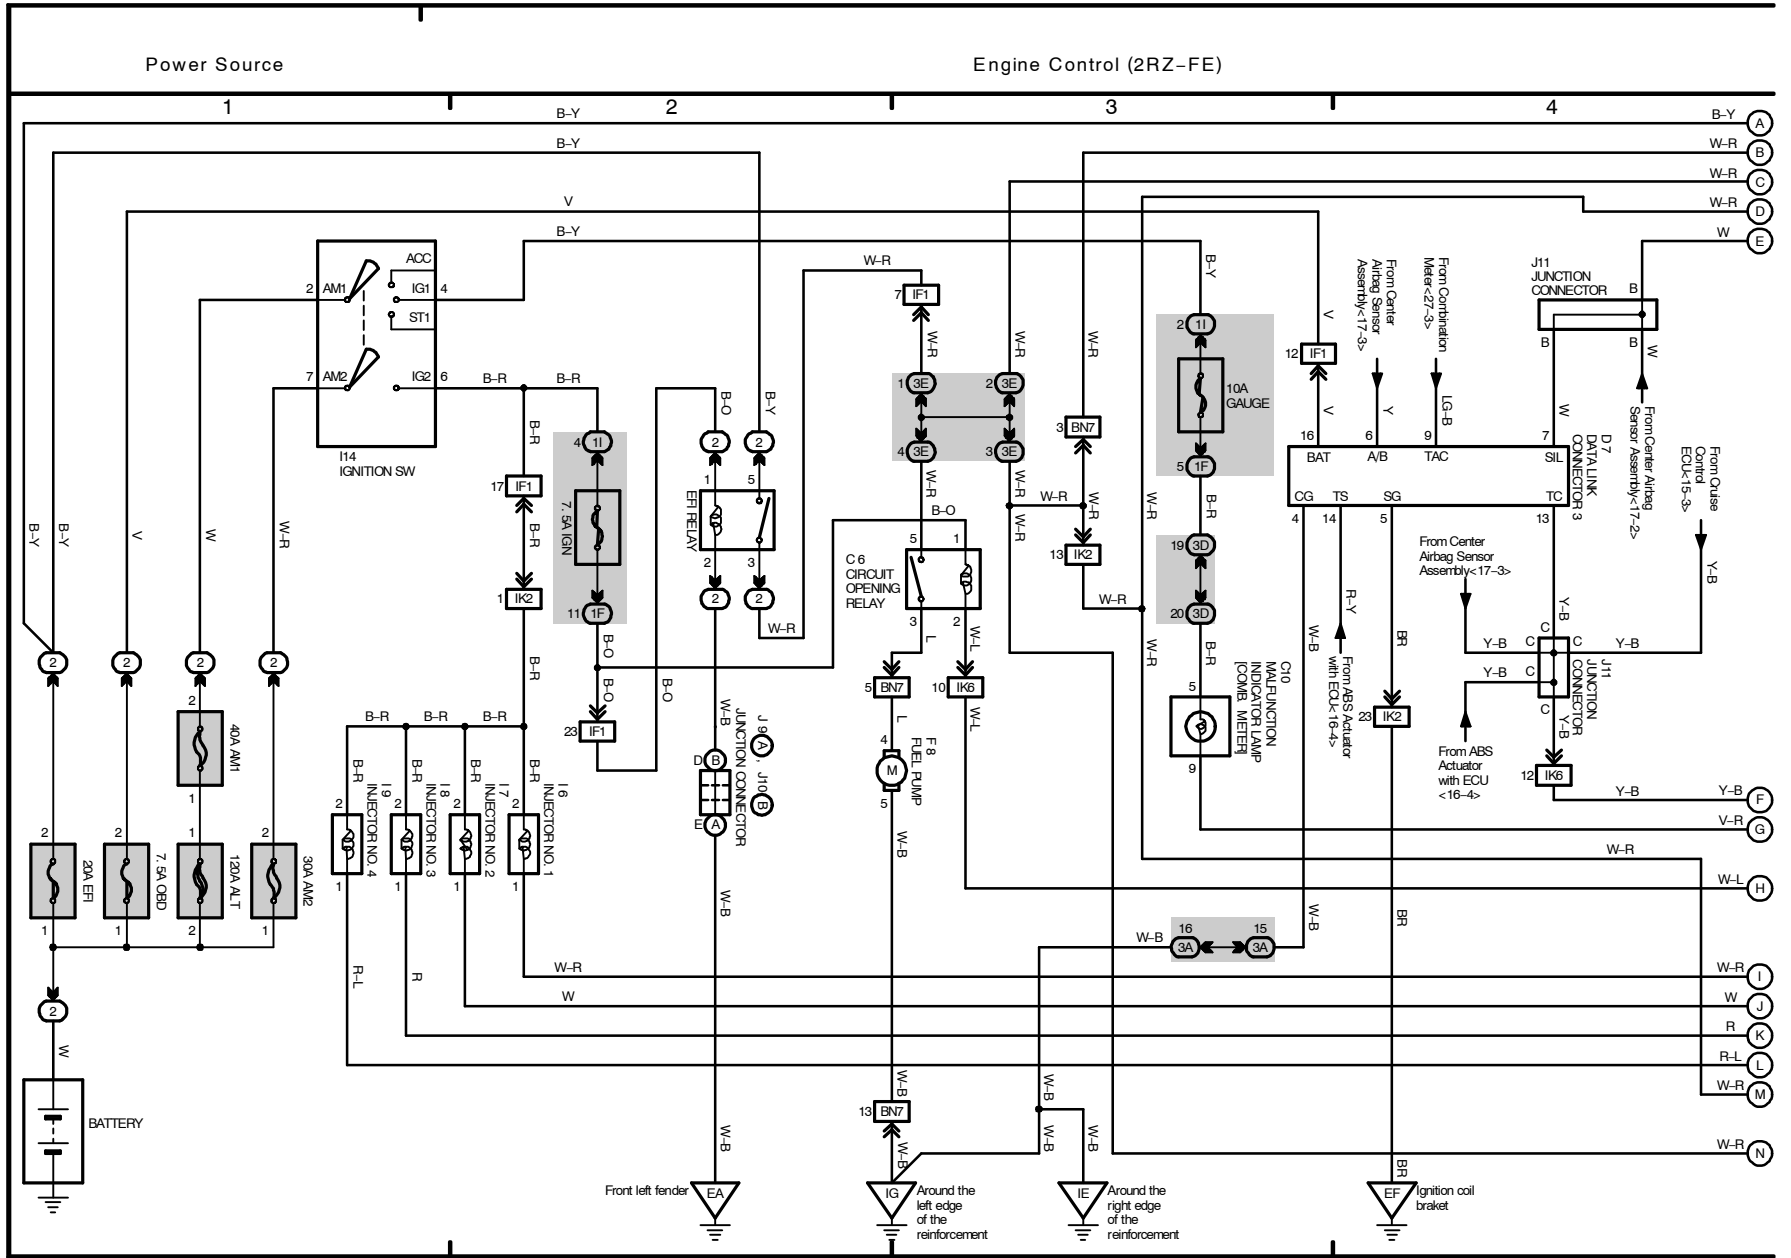

1 TOYOTA TACOMA ELECTRICAL WIRING DIAGRAM

2002 TOYOTA TACOMA (EWD478U)

M OVERALL ELECTRICAL WIRING DIAGRAM

2 TOYOTA TACOMA

2002 TOYOTA TACOMA (EWD478U)

3 TOYOTA TACOMA

2002 TOYOTA TACOMA (EWD478U)

4 TOYOTA TACOMA (Cont' d)

Engine Control (5VZ-FE)

- * 1: 4WD
- * 2: 4WD w/ 2-4 Select SW
- * 3: 4WD w/o 2-4 Select SW

2002 TOYOTA TACOMA (EWD478U)

M OVERALL ELECTRICAL WIRING DIAGRAM

2002 TOYOTA TACOMA (EWD478U)

Engine Control (3RZ-FE)

* 1 : 4WD
 * 2 : Shielded

M OVERALL ELECTRICAL WIRING DIAGRAM

2002 TOYOTA TACOMA (EWD478U)

Engine Control (2RZ-FE)

* 1 : Shielded

2002 TOYOTA TACOMA (EMD478U)

M OVERALL ELECTRICAL WIRING DIAGRAM

7 TOYOTA TACOMA

2002 TOYOTA TACOMA (EWD478U)

2002 TOYOTA TACOMA (EWD478U)

M OVERALL ELECTRICAL WIRING DIAGRAM

11 TOYOTA TACOMA

- * 1 : w/ Tachometer
- * 2 : w/o Tachometer
- * 3 : w/ Personal Light
- * 4 : Regular Cab
- * 5 : Double Cab, Extra Cab