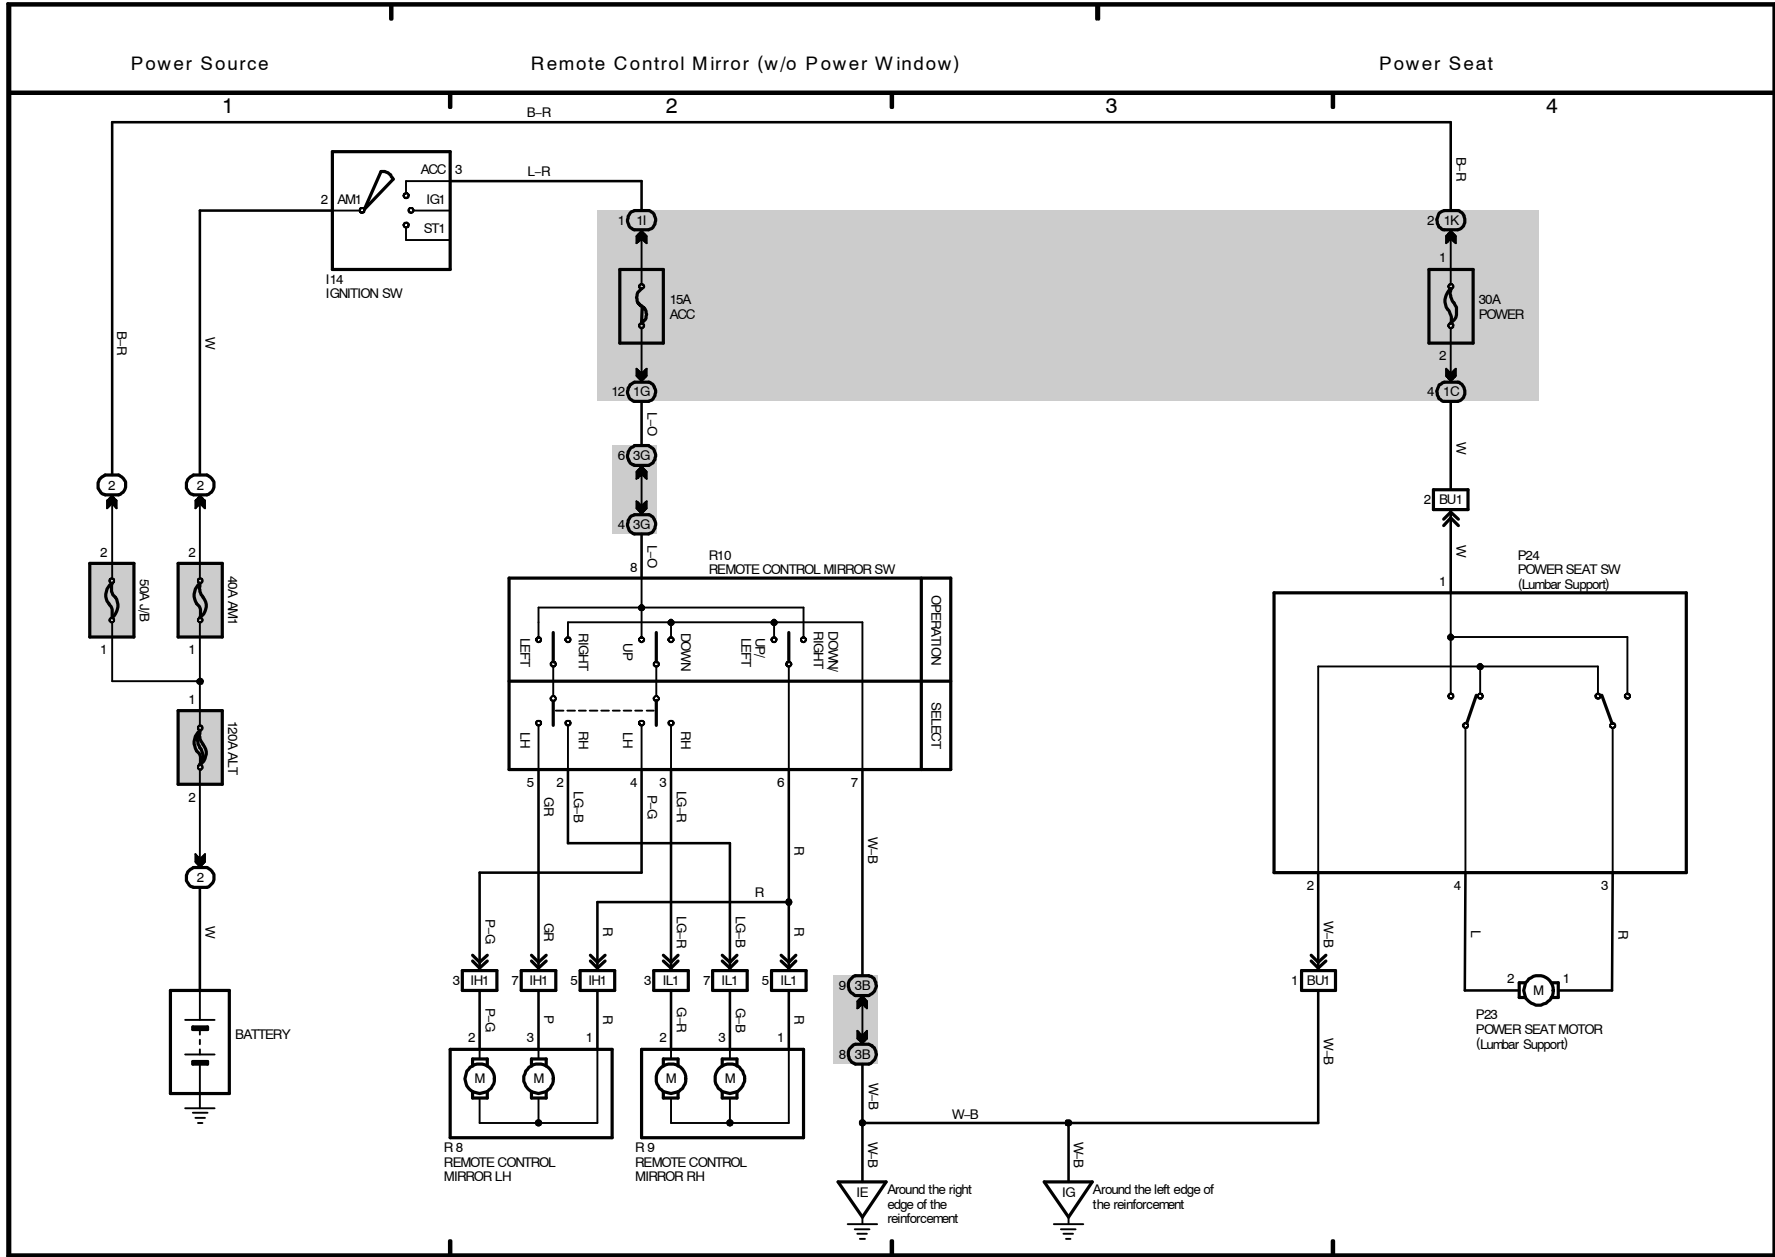

14 TOYOTA TACOMA

2002 TOYOTA TACOMA (EWD478U)

2002 TOYOTA TACOMA (EMD478U)

M OVERALL ELECTRICAL WIRING DIAGRAM

2002 TOYOTA TACOMA (EMD478U)

2002 TOYOTA TACOMA (EWD478U)

2002 TOYOTA TACOMA (EWD478U)

2002 TOYOTA TACOMA (EWD478U)

2002 TOYOTA TACOMA (EWD478U)

M OVERALL ELECTRICAL WIRING DIAGRAM

Combination Meter (w/ Tachometer)

- * 4 : w/ Daytime Running Light
- * 5 : w/o Daytime Running Light
- * 6 : Cold Area Spec.

Combination Meter (w/o Tachometer)