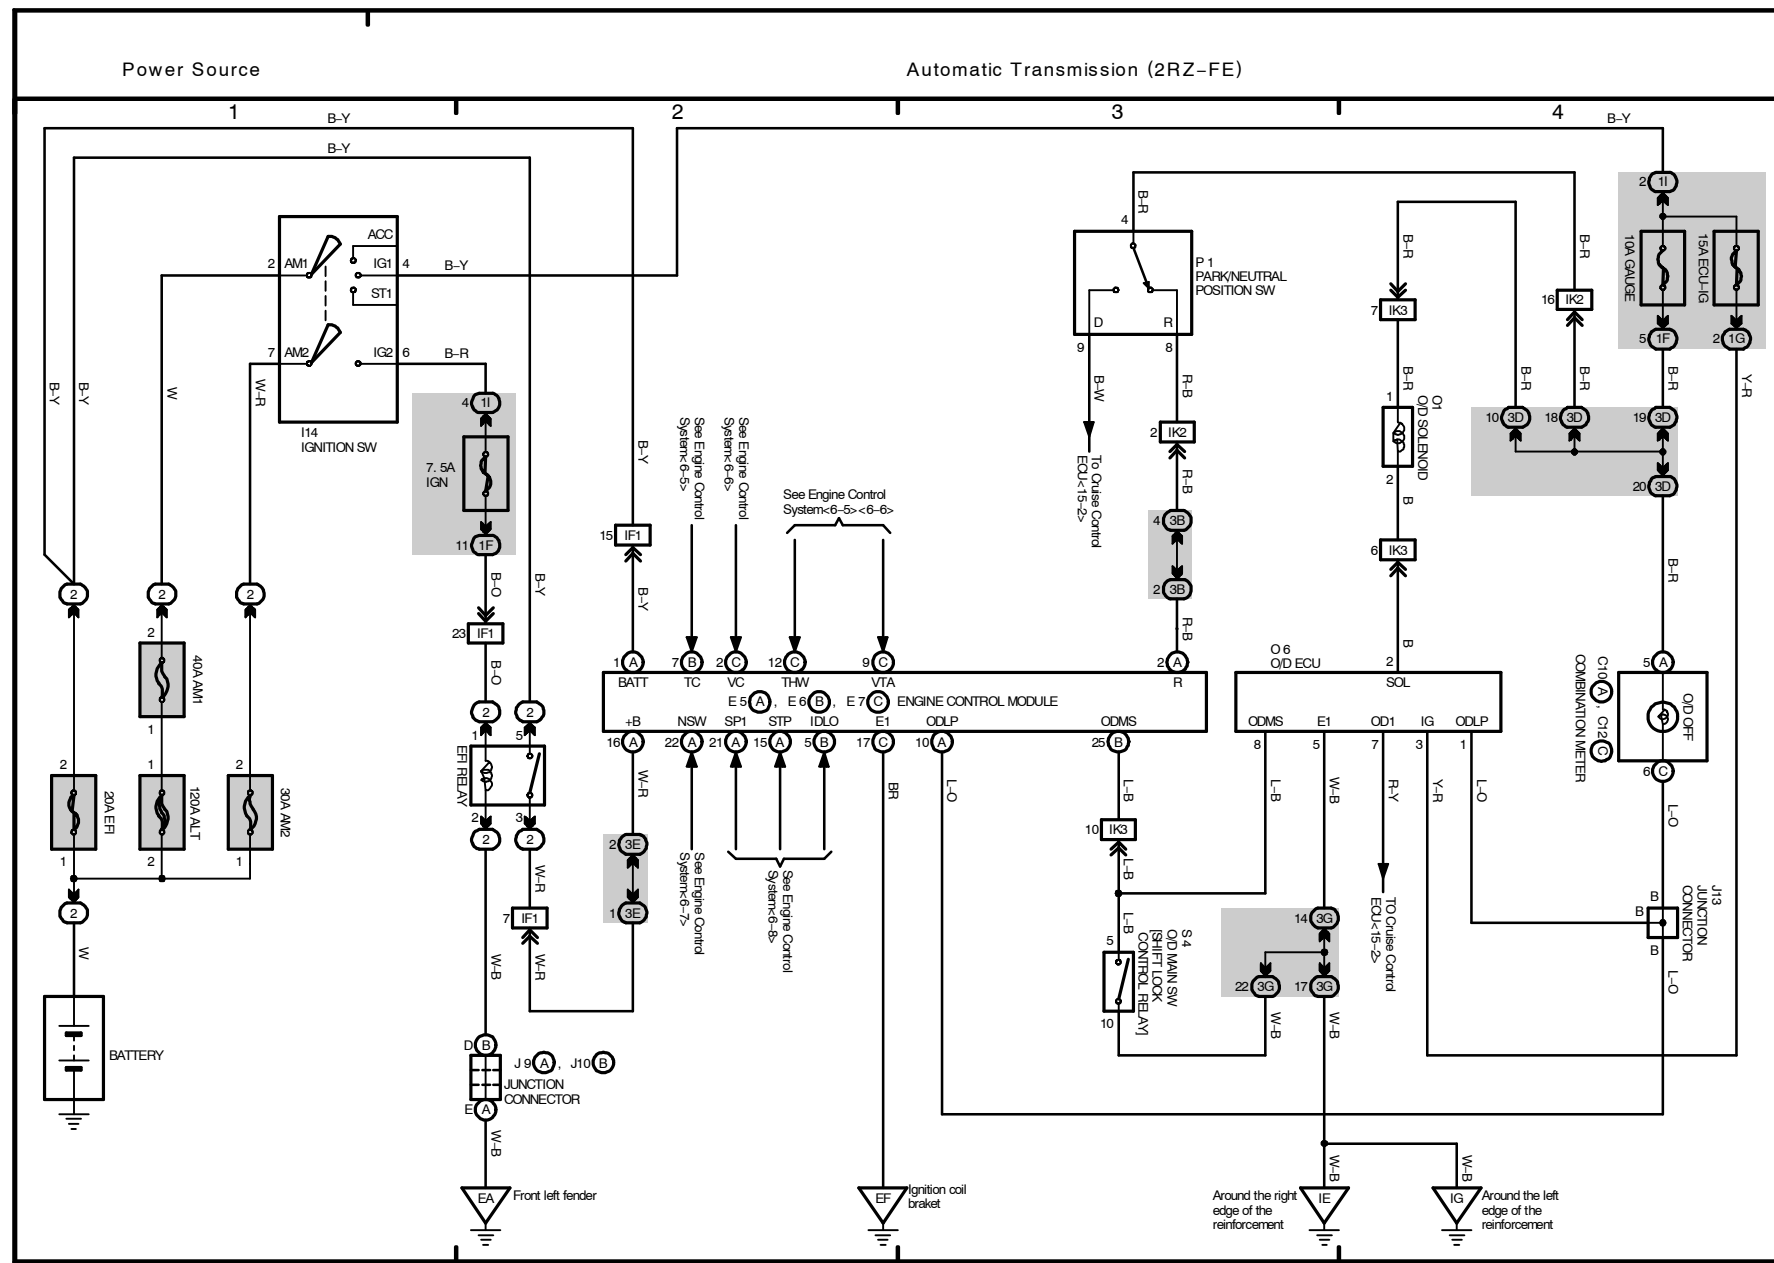

14 TOYOTA TACOMA

2002 TOYOTA TACOMA (EWD478U)