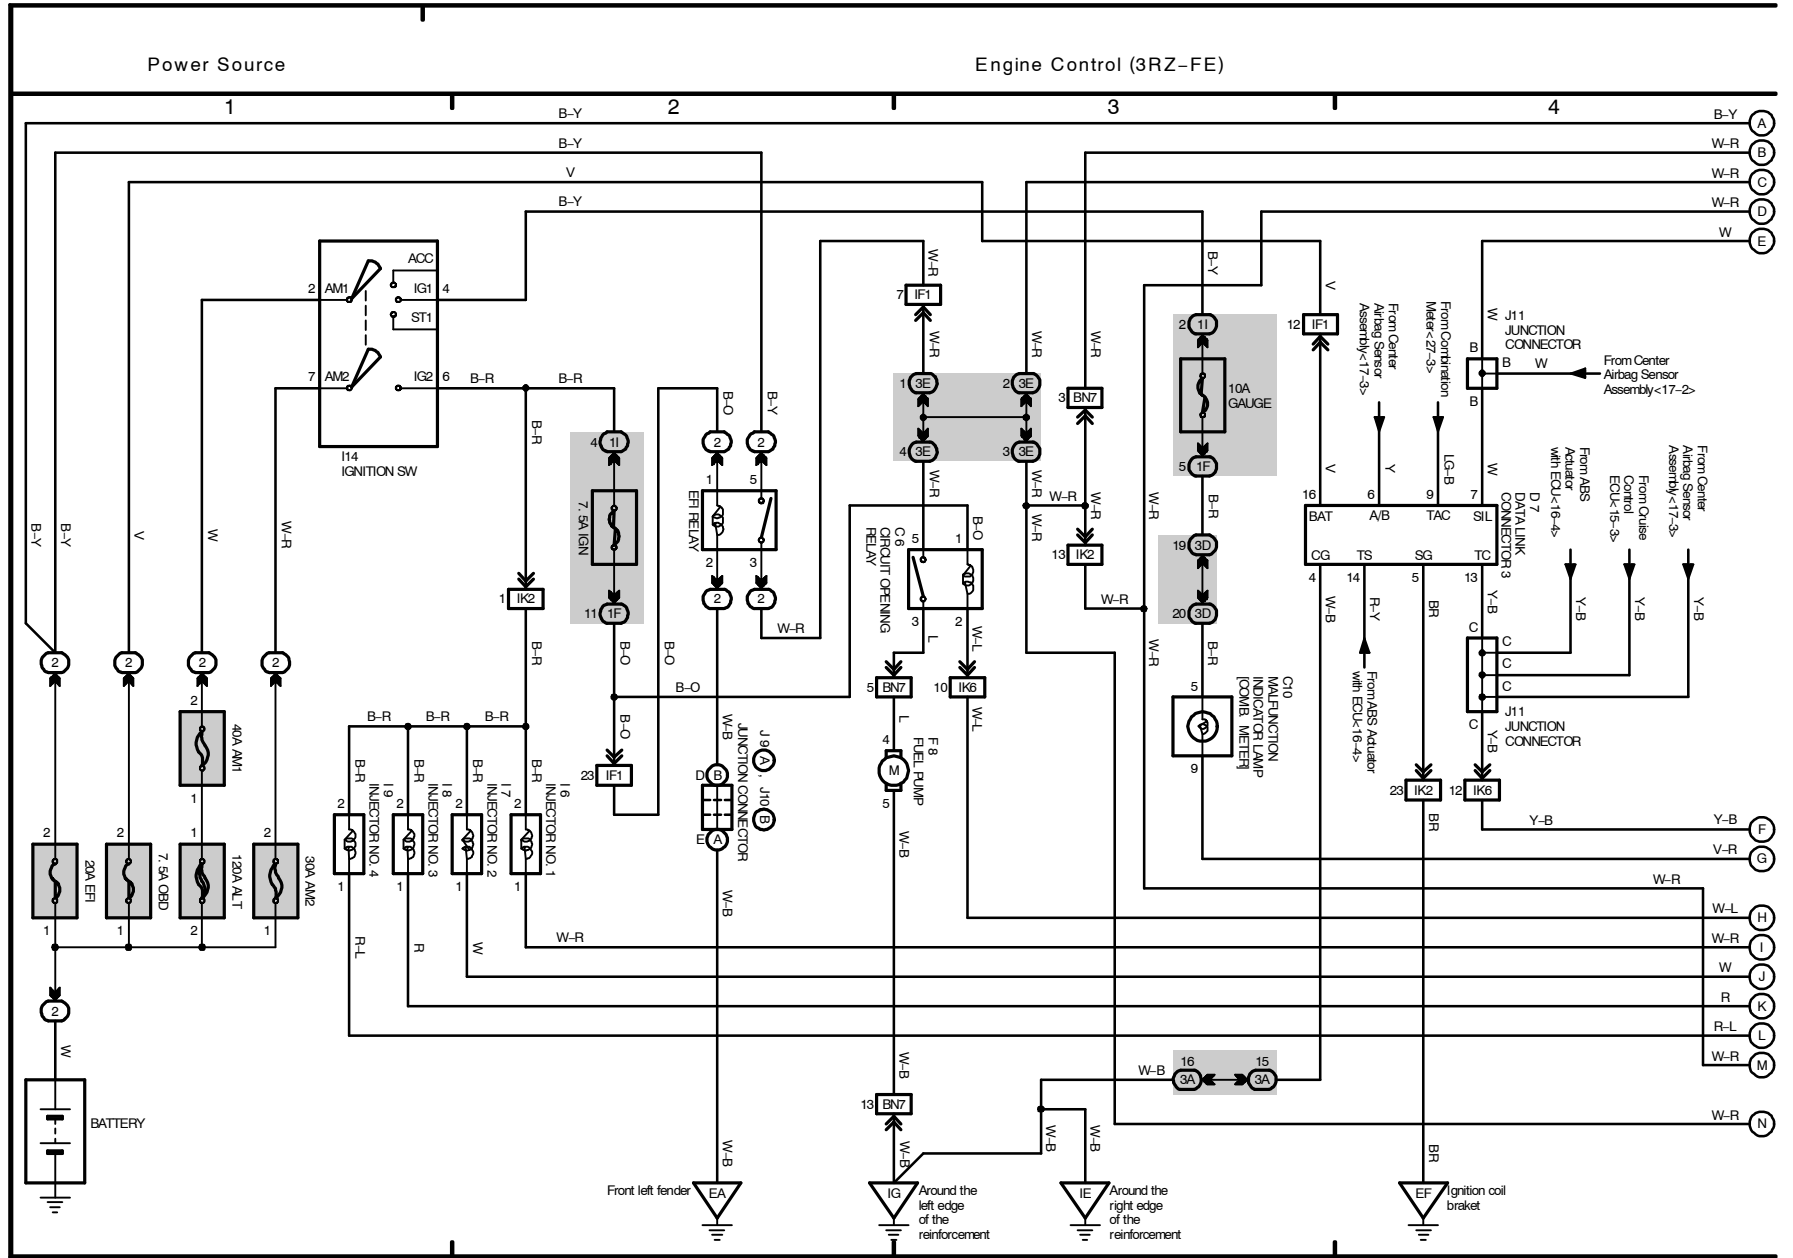

1 TOYOTA TACOMA ELECTRICAL WIRING DIAGRAM

2002 TOYOTA TACOMA (EWD478U)

M OVERALL ELECTRICAL WIRING DIAGRAM

2 TOYOTA TACOMA

2002 TOYOTA TACOMA (EWD478U)

3 TOYOTA TACOMA

2002 TOYOTA TACOMA (EWD478U)

4 TOYOTA TACOMA (Cont' d)

Engine Control (5VZ-FE)

- * 1: 4WD
- * 2: 4WD w/ 2-4 Select SW
- * 3: 4WD w/o 2-4 Select SW

2002 TOYOTA TACOMA (EWD478U)

M OVERALL ELECTRICAL WIRING DIAGRAM

2002 TOYOTA TACOMA (EWD478U)

Engine Control (3RZ-FE)

* 1 : 4WD
 * 2 : Shielded

M OVERALL ELECTRICAL WIRING DIAGRAM

2002 TOYOTA TACOMA (EWD478U)

Engine Control (2RZ-FE)

* 1 : Shielded

2002 TOYOTA TACOMA (EMD478U)

M OVERALL ELECTRICAL WIRING DIAGRAM

7 TOYOTA TACOMA

2002 TOYOTA TACOMA (EWD478U)

2002 TOYOTA TACOMA (EWD478U)

M OVERALL ELECTRICAL WIRING DIAGRAM

11 TOYOTA TACOMA

- * 1 : w/ Tachometer
- * 2 : w/o Tachometer
- * 3 : w/ Personal Light
- * 4 : Regular Cab
- * 5 : Double Cab, Extra Cab