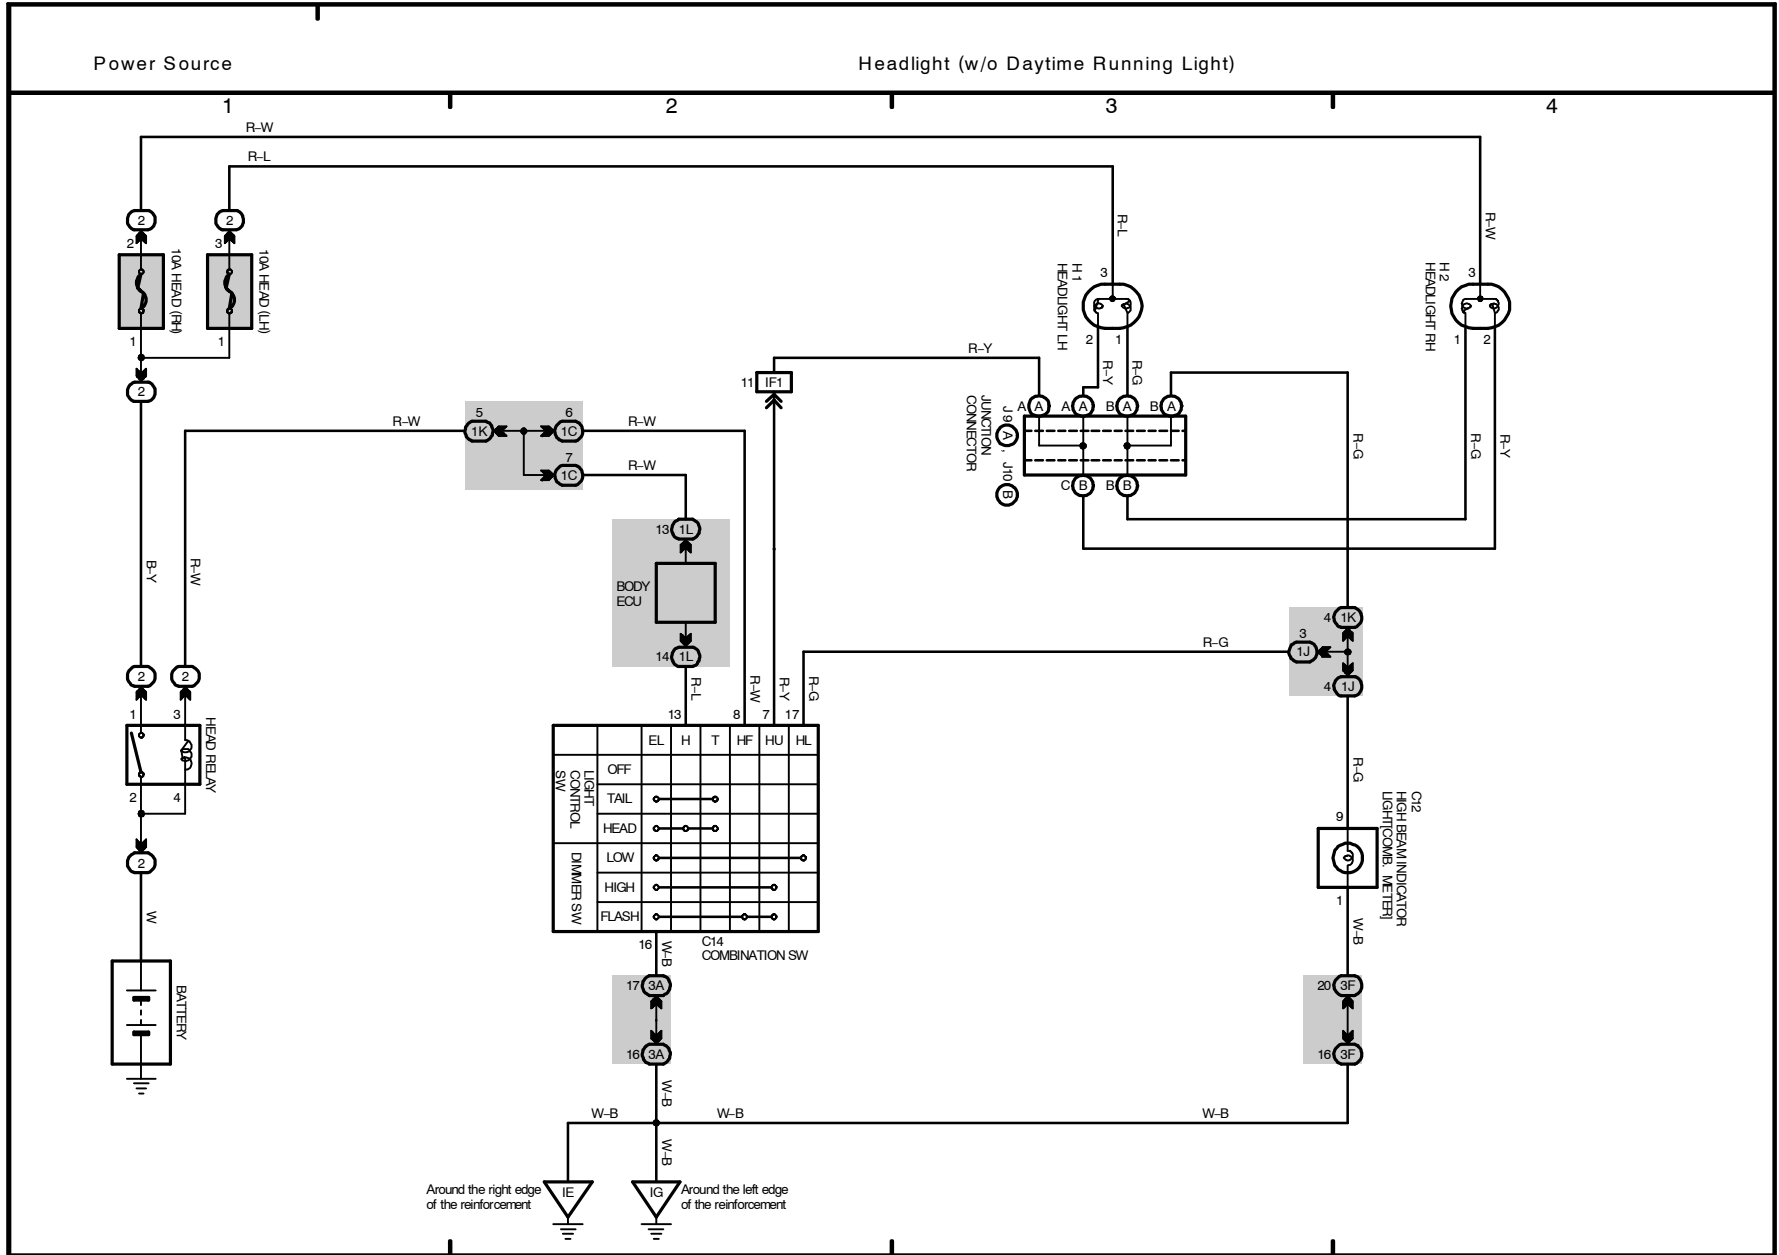

* 1 : 4WD
 * 2 : Shielded

M OVERALL ELECTRICAL WIRING DIAGRAM

2002 TOYOTA TACOMA (EWD478U)

Engine Control (2RZ-FE)

* 1 : Shielded

2002 TOYOTA TACOMA (EMD478U)

M OVERALL ELECTRICAL WIRING DIAGRAM

7 TOYOTA TACOMA

2002 TOYOTA TACOMA (EWD478U)

2002 TOYOTA TACOMA (EWD478U)

M OVERALL ELECTRICAL WIRING DIAGRAM

11 TOYOTA TACOMA

- * 1 : w/ Tachometer
- * 2 : w/o Tachometer
- * 3 : w/ Personal Light
- * 4 : Regular Cab
- * 5 : Double Cab, Extra Cab