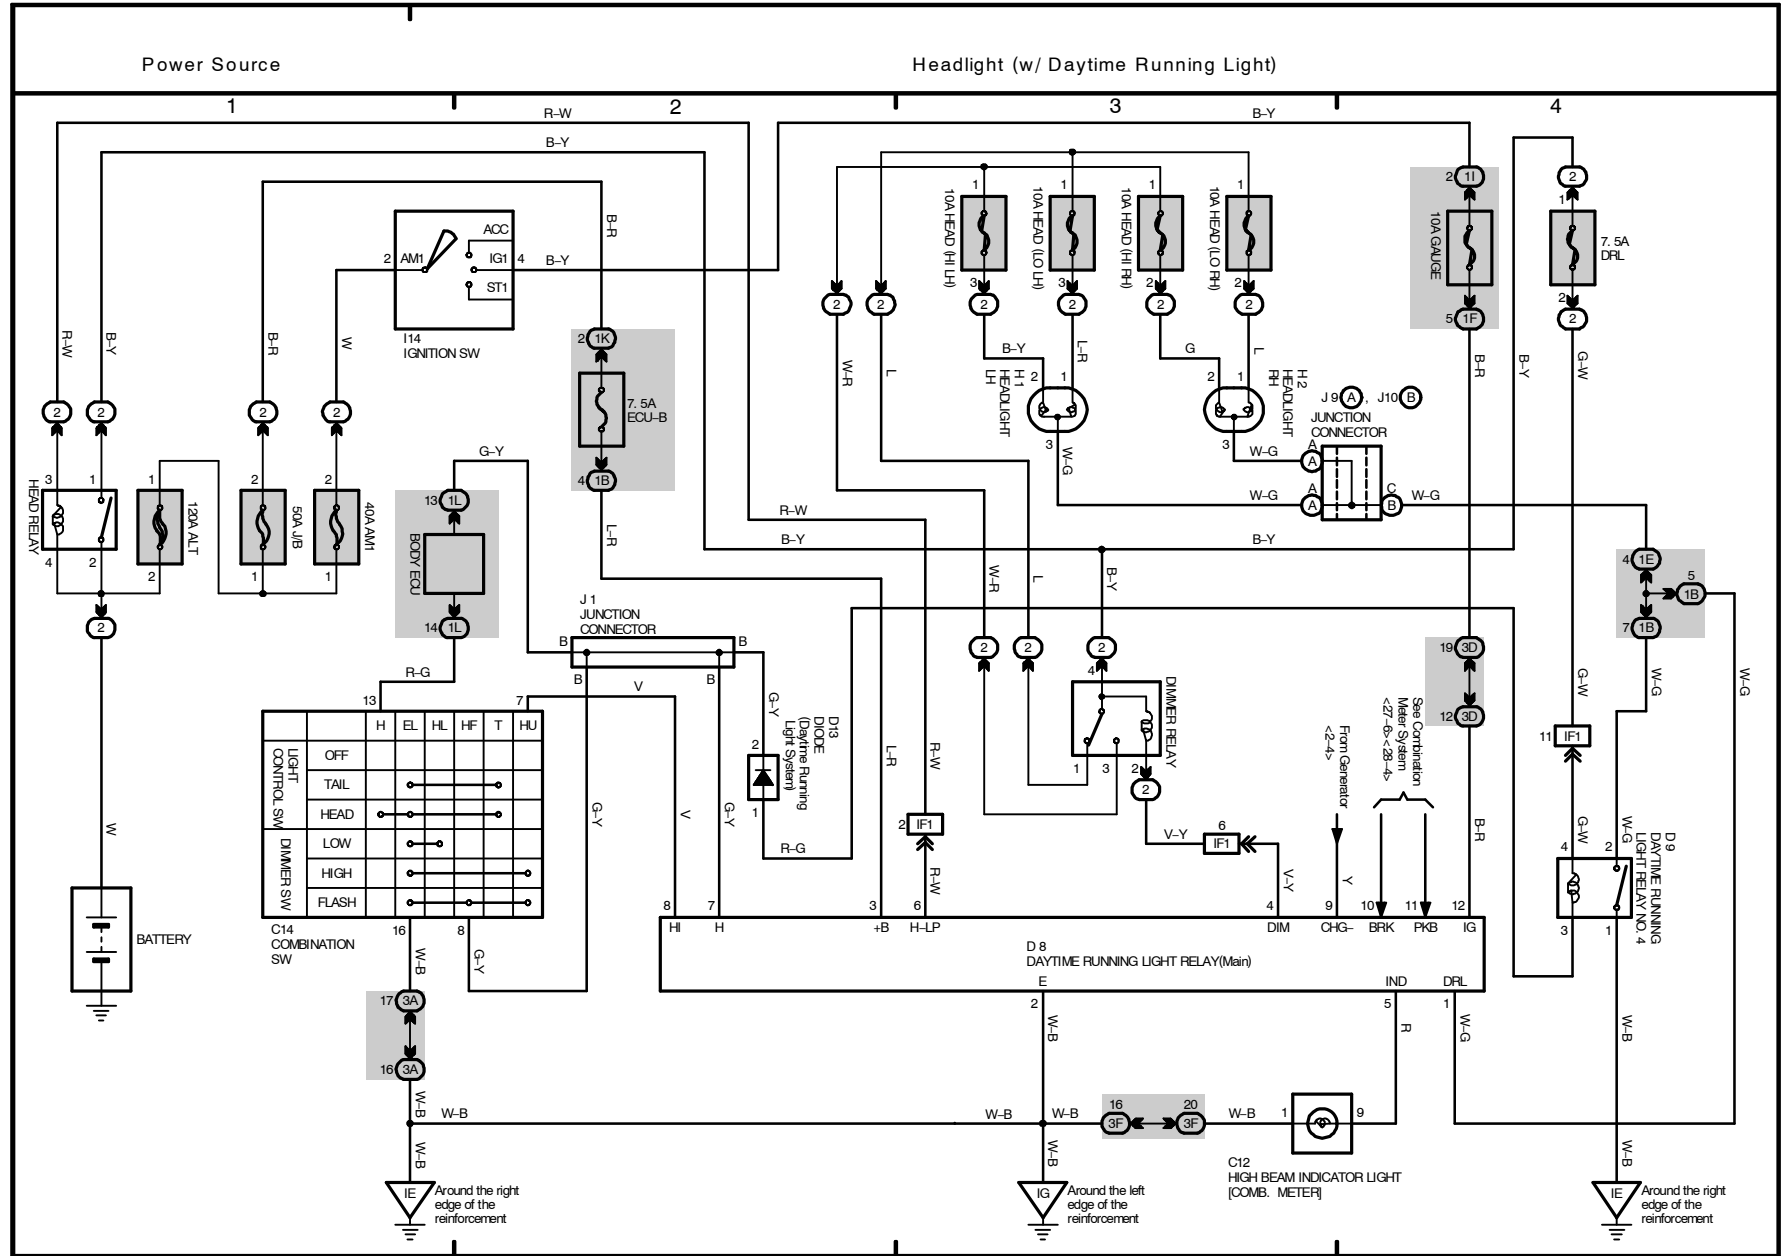

Engine Control (5VZ-FE)

- * 1: 4WD
- * 2: 4WD w/ 2-4 Select SW
- * 3: 4WD w/o 2-4 Select SW

2002 TOYOTA TACOMA (EWD478U)

M OVERALL ELECTRICAL WIRING DIAGRAM

2002 TOYOTA TACOMA (EWD478U)

Engine Control (3RZ-FE)

* 1 : 4WD
 * 2 : Shielded

M OVERALL ELECTRICAL WIRING DIAGRAM

2002 TOYOTA TACOMA (EWD478U)

Engine Control (2RZ-FE)

* 1 : Shielded

2002 TOYOTA TACOMA (EMD478U)

M OVERALL ELECTRICAL WIRING DIAGRAM

7 TOYOTA TACOMA

2002 TOYOTA TACOMA (EWD478U)

2002 TOYOTA TACOMA (EWD478U)

M OVERALL ELECTRICAL WIRING DIAGRAM

11 TOYOTA TACOMA

- * 1 : w/ Tachometer
- * 2 : w/o Tachometer
- * 3 : w/ Personal Light
- * 4 : Regular Cab
- * 5 : Double Cab, Extra Cab