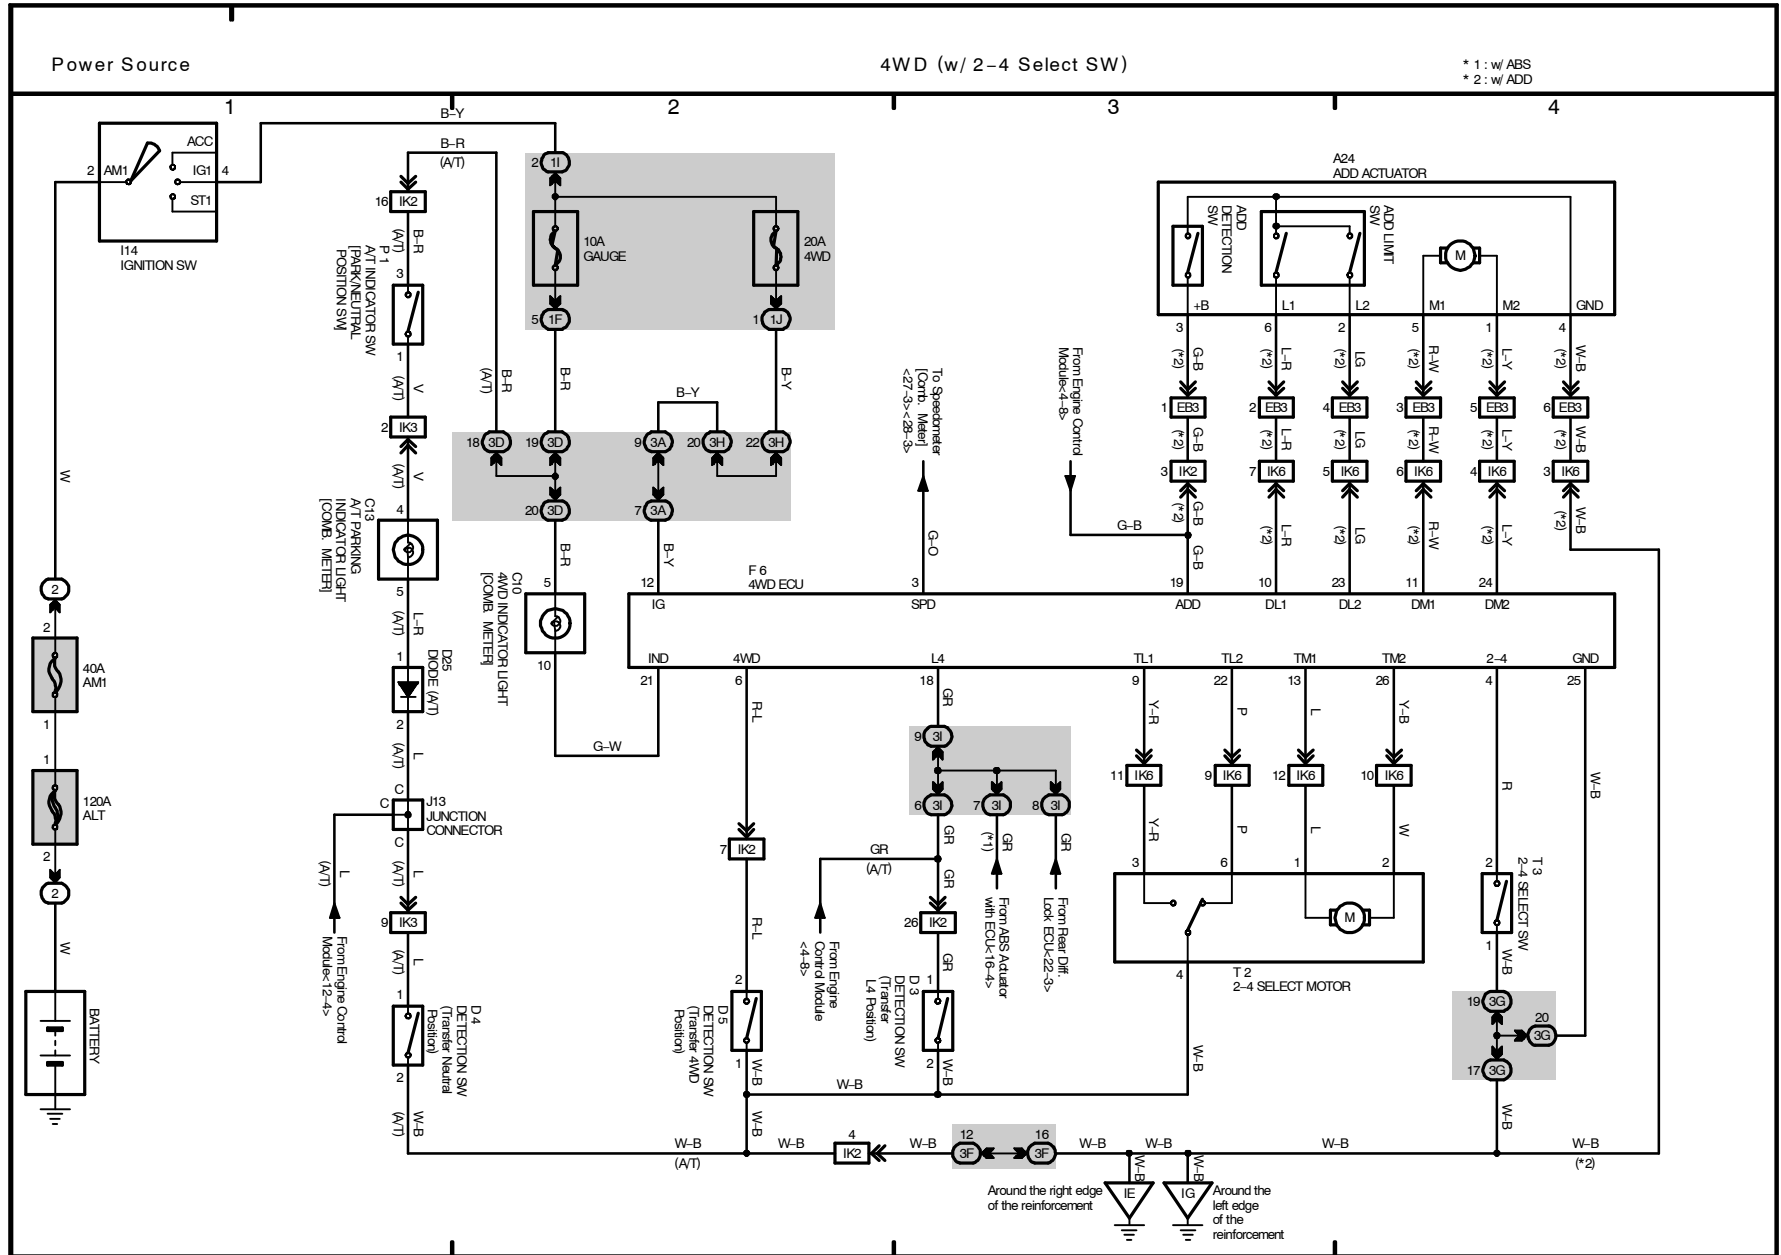

14 TOYOTA TACOMA

2002 TOYOTA TACOMA (EWD478U)

2002 TOYOTA TACOMA (EMD478U)

M OVERALL ELECTRICAL WIRING DIAGRAM

2002 TOYOTA TACOMA (EMD478U)

2002 TOYOTA TACOMA (EWD478U)

2002 TOYOTA TACOMA (EWD478U)

2002 TOYOTA TACOMA (EWD478U)

2002 TOYOTA TACOMA (EWD478U)

M OVERALL ELECTRICAL WIRING DIAGRAM

Combination Meter (w/ Tachometer)

- * 4 : w/ Daytime Running Light
- * 5 : w/o Daytime Running Light
- * 6 : Cold Area Spec.

Combination Meter (w/o Tachometer)