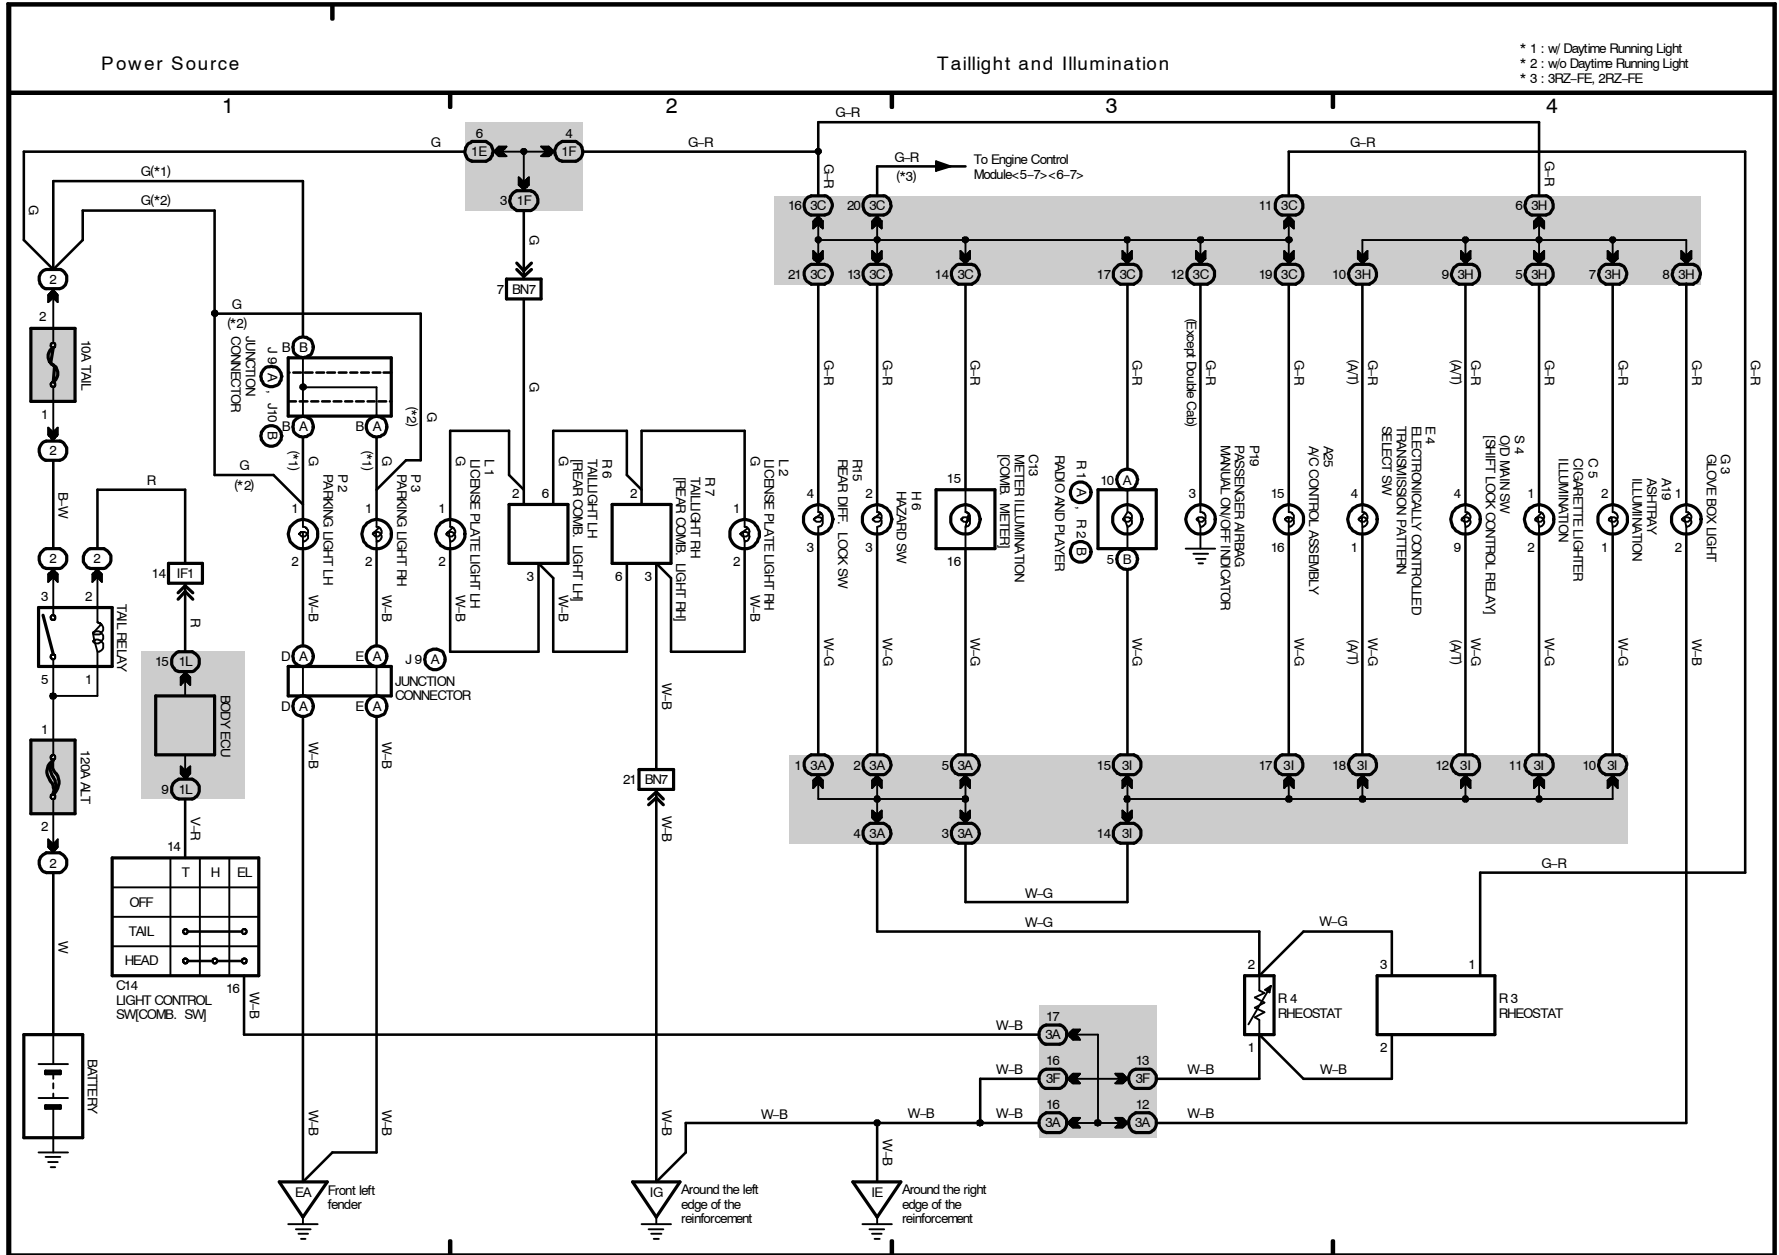

Engine Control (5VZ-FE)

- * 1: 4WD
- * 2: 4WD w/ 2-4 Select SW
- * 3: 4WD w/o 2-4 Select SW

2002 TOYOTA TACOMA (EWD478U)

M OVERALL ELECTRICAL WIRING DIAGRAM

2002 TOYOTA TACOMA (EWD478U)

Engine Control (3RZ-FE)

* 1 : 4WD
 * 2 : Shielded

M OVERALL ELECTRICAL WIRING DIAGRAM

2002 TOYOTA TACOMA (EWD478U)

Engine Control (2RZ-FE)

* 1 : Shielded

2002 TOYOTA TACOMA (EMD478U)

M OVERALL ELECTRICAL WIRING DIAGRAM

7 TOYOTA TACOMA

2002 TOYOTA TACOMA (EWD478U)

2002 TOYOTA TACOMA (EWD478U)

M OVERALL ELECTRICAL WIRING DIAGRAM

11 TOYOTA TACOMA

- * 1 : w/ Tachometer
- * 2 : w/o Tachometer
- * 3 : w/ Personal Light
- * 4 : Regular Cab
- * 5 : Double Cab, Extra Cab