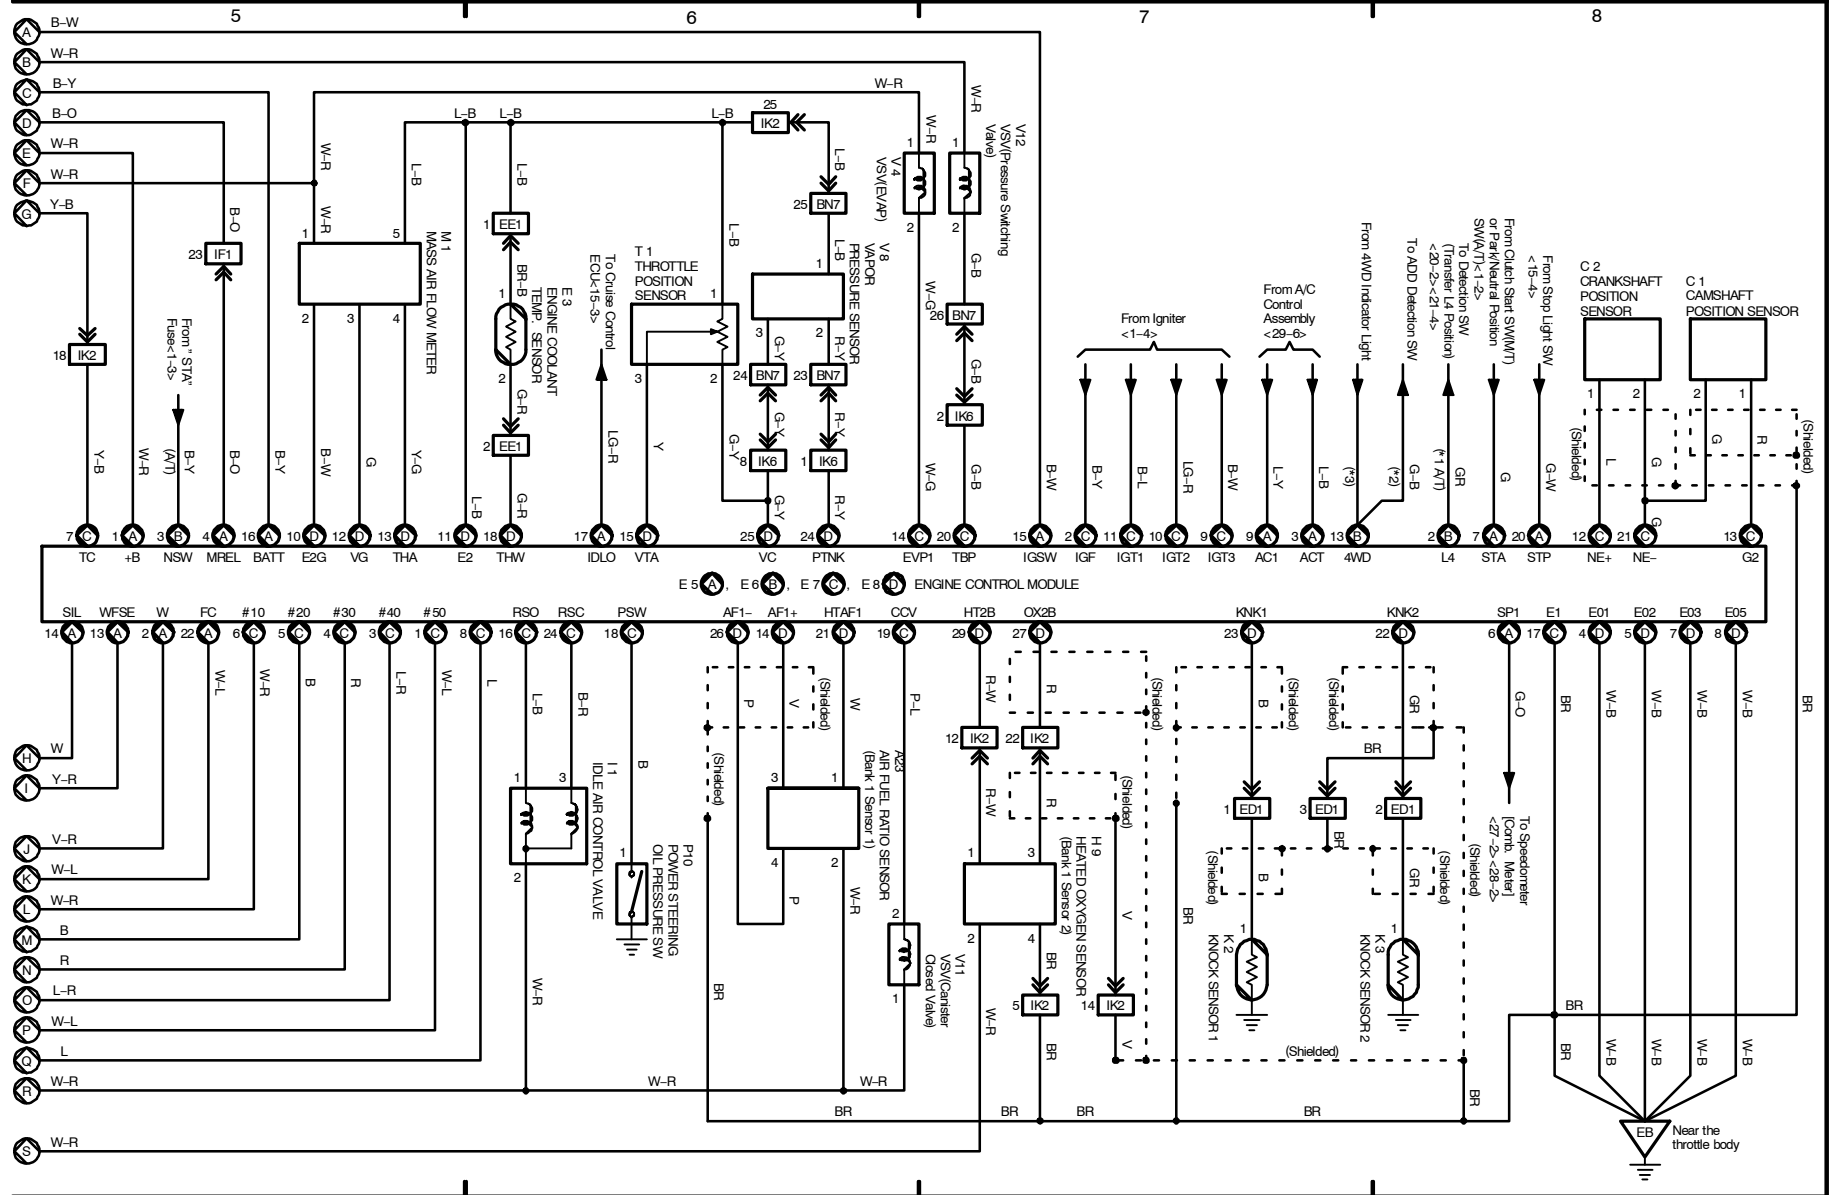

1 TOYOTA TACOMA ELECTRICAL WIRING DIAGRAM

2002 TOYOTA TACOMA (EWD478U)

M OVERALL ELECTRICAL WIRING DIAGRAM

2 TOYOTA TACOMA

2002 TOYOTA TACOMA (EWD478U)

3 TOYOTA TACOMA

2002 TOYOTA TACOMA (EWD478U)

4 TOYOTA TACOMA (Cont' d)

Engine Control (5VZ-FE)

- * 1: 4WD
- * 2: 4WD w/ 2-4 Select SW
- * 3: 4WD w/o 2-4 Select SW

2002 TOYOTA TACOMA (EWD478U)

M OVERALL ELECTRICAL WIRING DIAGRAM

2002 TOYOTA TACOMA (EWD478U)

Engine Control (3RZ-FE)

* 1 : 4WD
 * 2 : Shielded

M OVERALL ELECTRICAL WIRING DIAGRAM

2002 TOYOTA TACOMA (EWD478U)

Engine Control (2RZ-FE)

* 1 : Shielded

2002 TOYOTA TACOMA (EMD478U)

M OVERALL ELECTRICAL WIRING DIAGRAM

7 TOYOTA TACOMA

2002 TOYOTA TACOMA (EWD478U)

2002 TOYOTA TACOMA (EWD478U)

M OVERALL ELECTRICAL WIRING DIAGRAM

11 TOYOTA TACOMA

- * 1 : w/ Tachometer
- * 2 : w/o Tachometer
- * 3 : w/ Personal Light
- * 4 : Regular Cab
- * 5 : Double Cab, Extra Cab