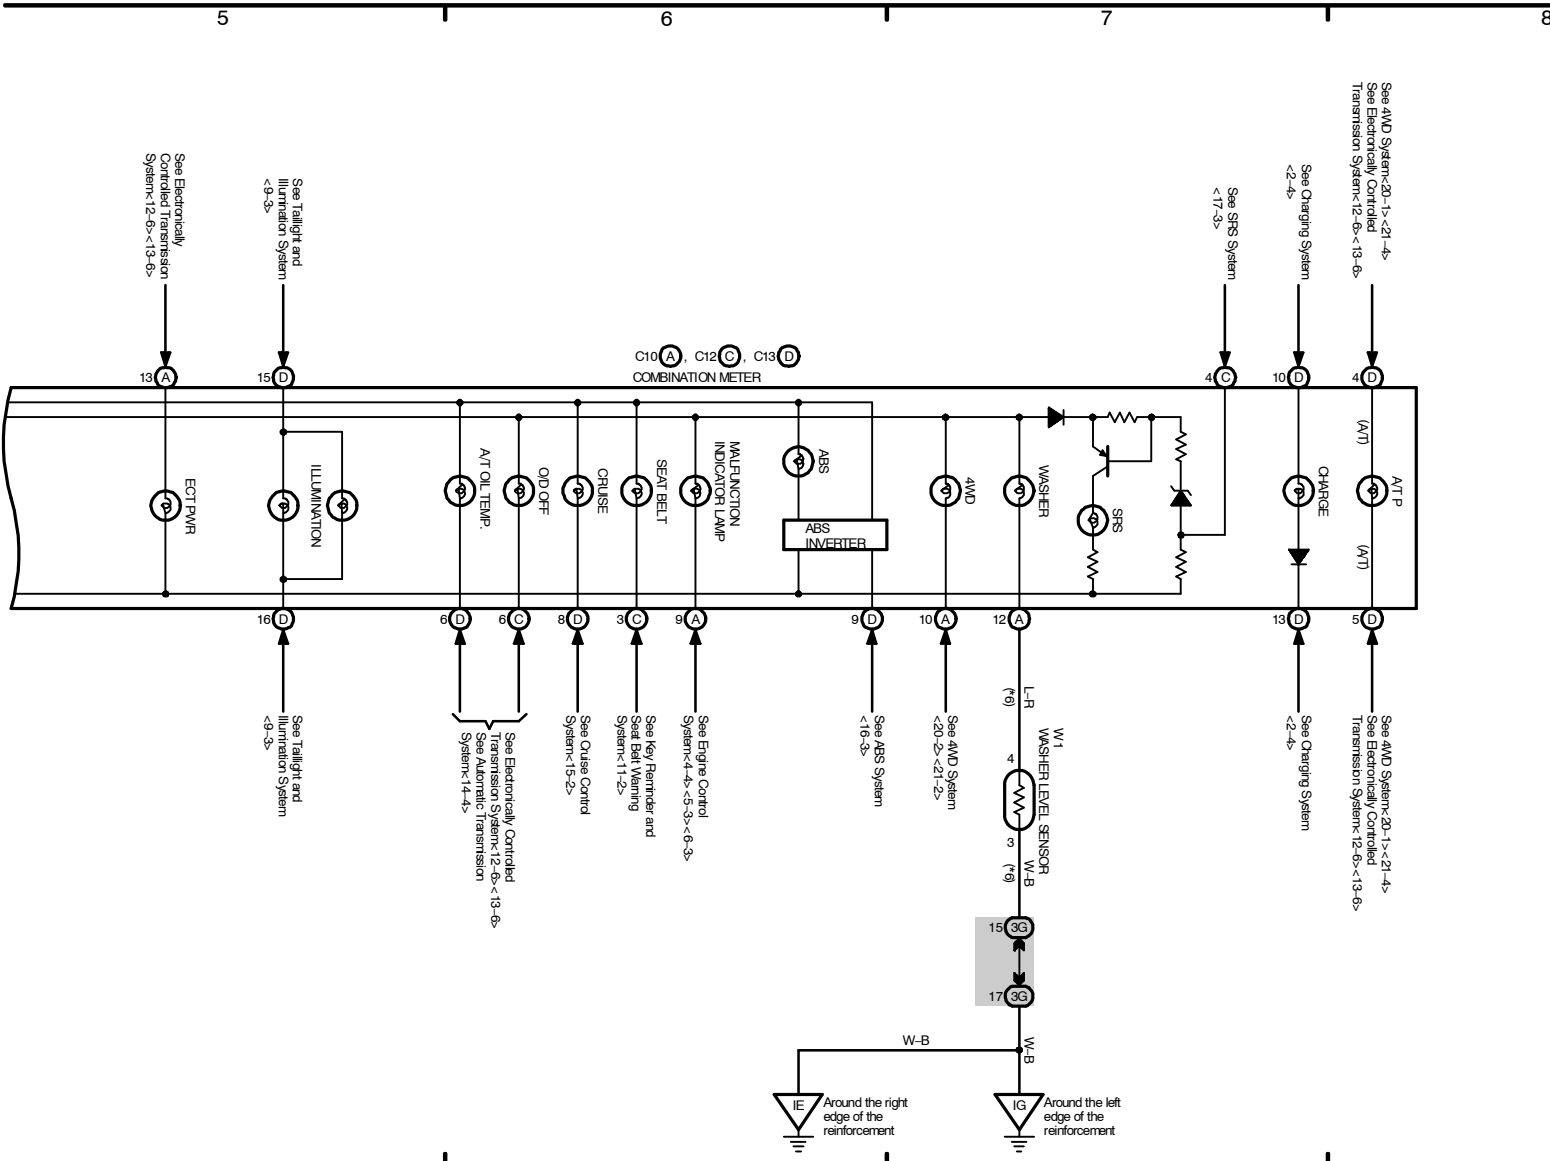

Combination Meter (w/o Tachometer)

* 6 : Cold Area Spec.