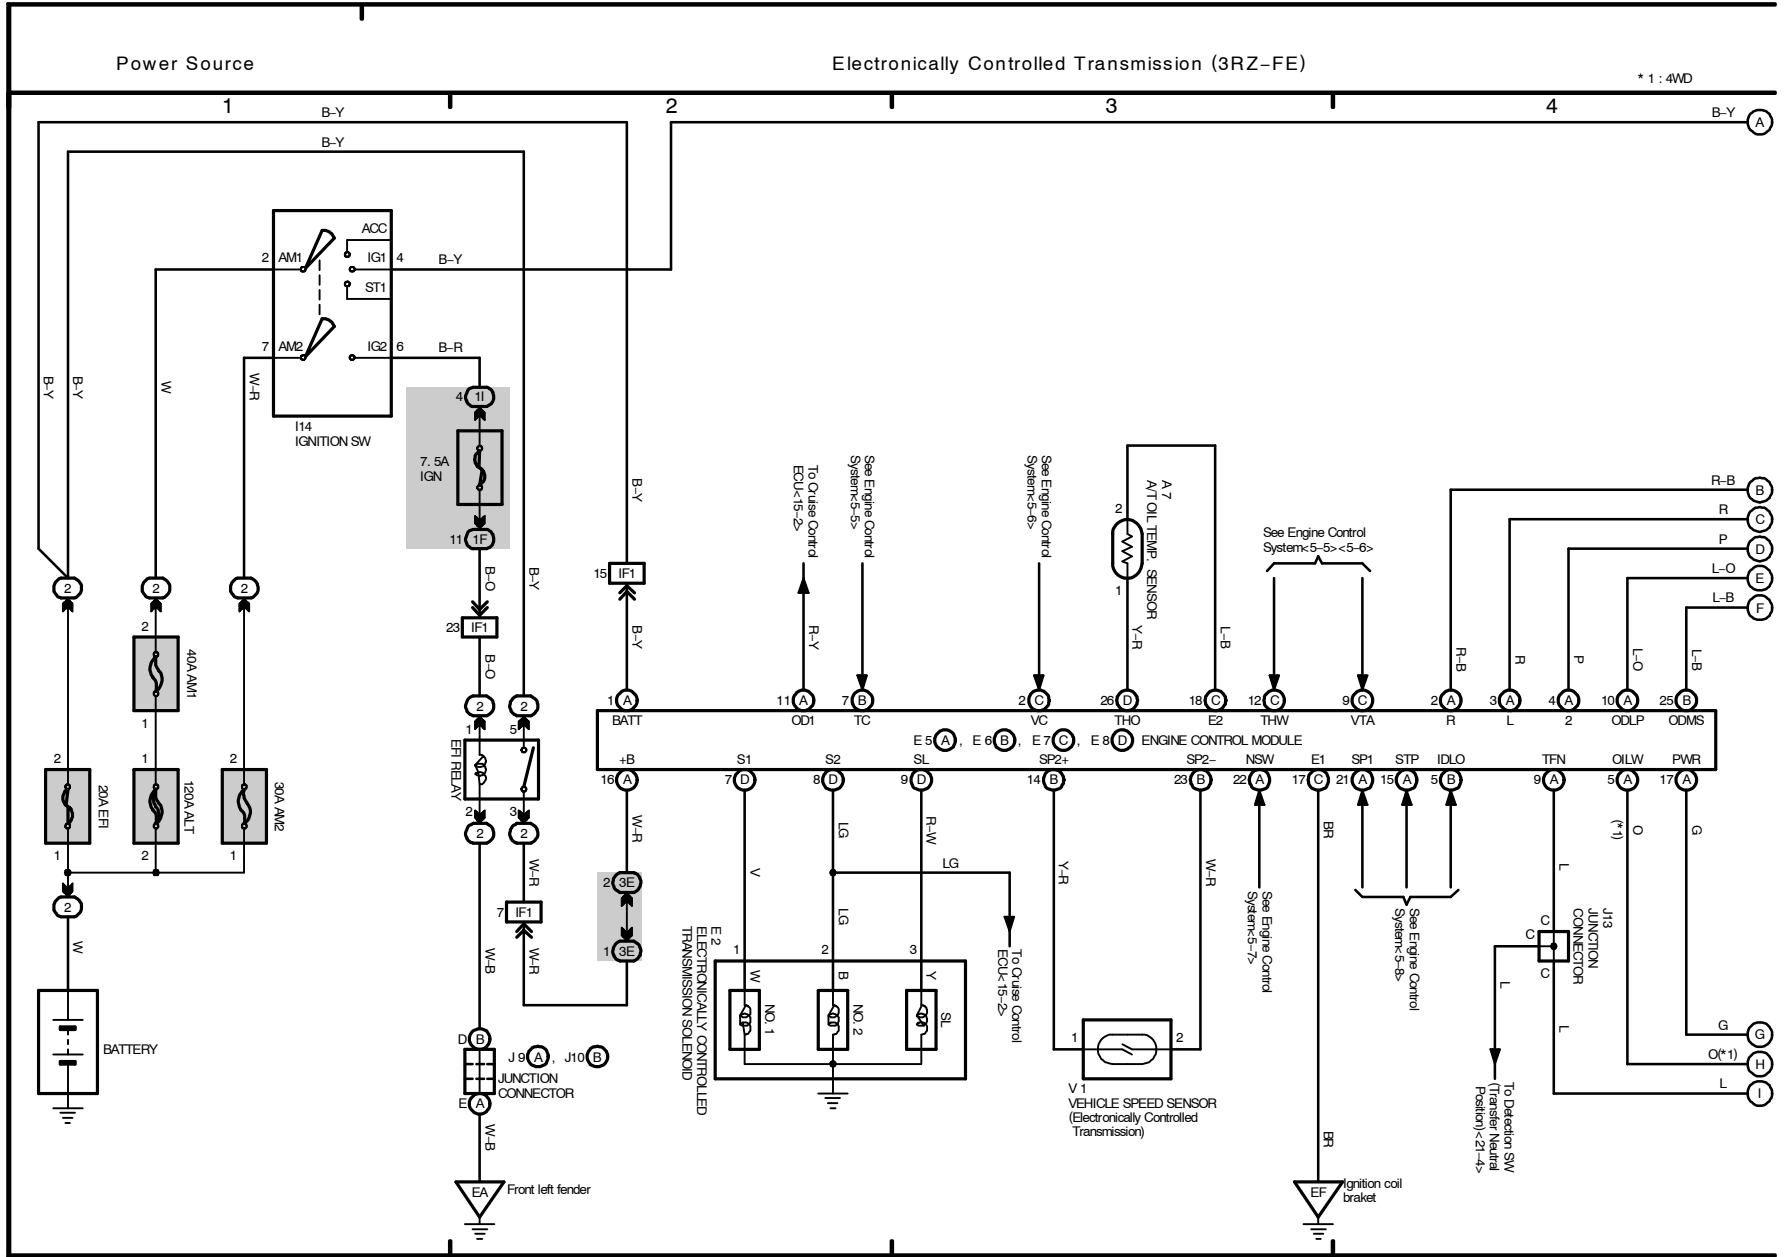

M OVERALL ELECTRICAL WIRING DIAGRAM

2002 TOYOTA TACOMA (EWD478U)

Electronically Controlled Transmission (5VZ-FE)

2002 TOYOTA TACOMA (EWD478U)

Electronically Controlled Transmission (3RZ-FE)

* 1: 4WD

2002 TOYOTA TACOMA (EWD478U)