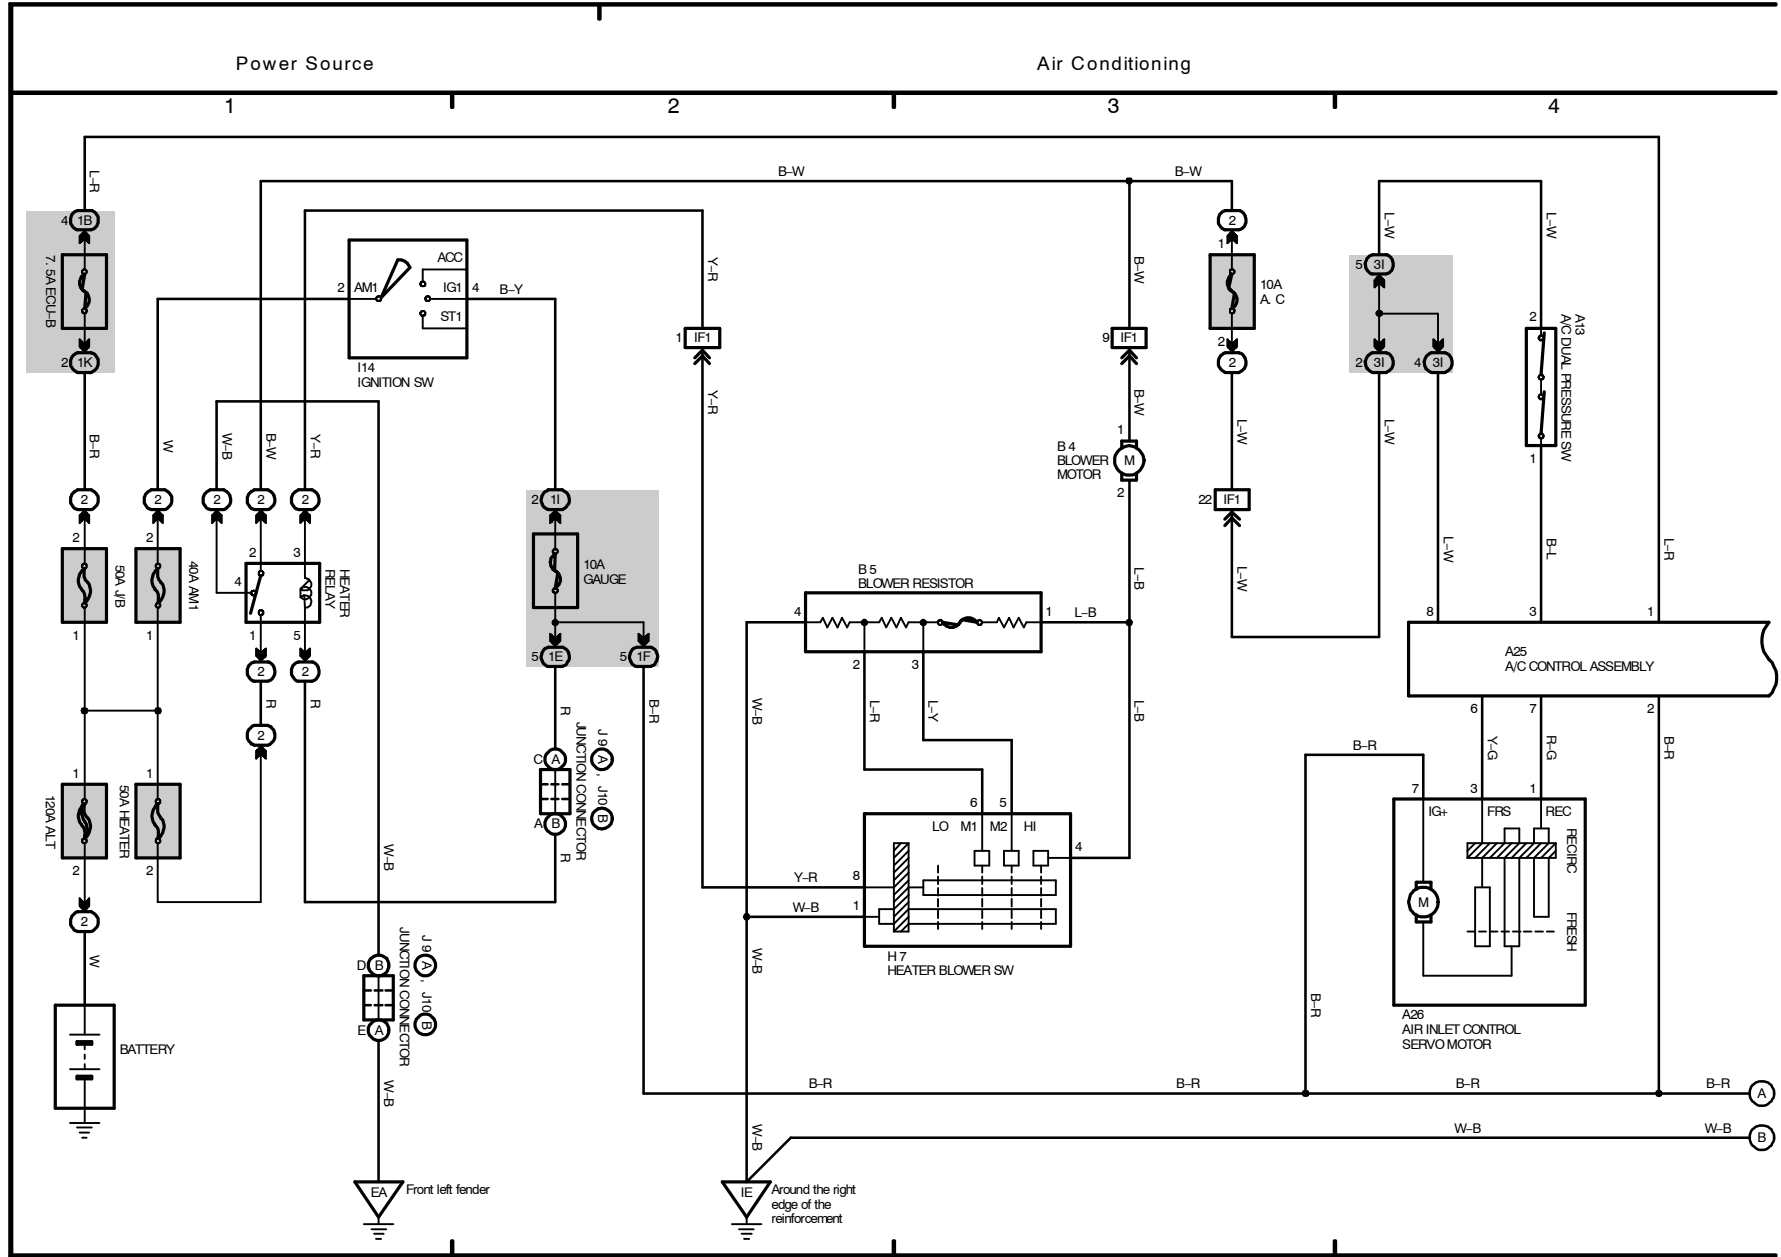

M OVERALL ELECTRICAL WIRING DIAGRAM

2002 TOYOTA TACOMA (EWD478U)