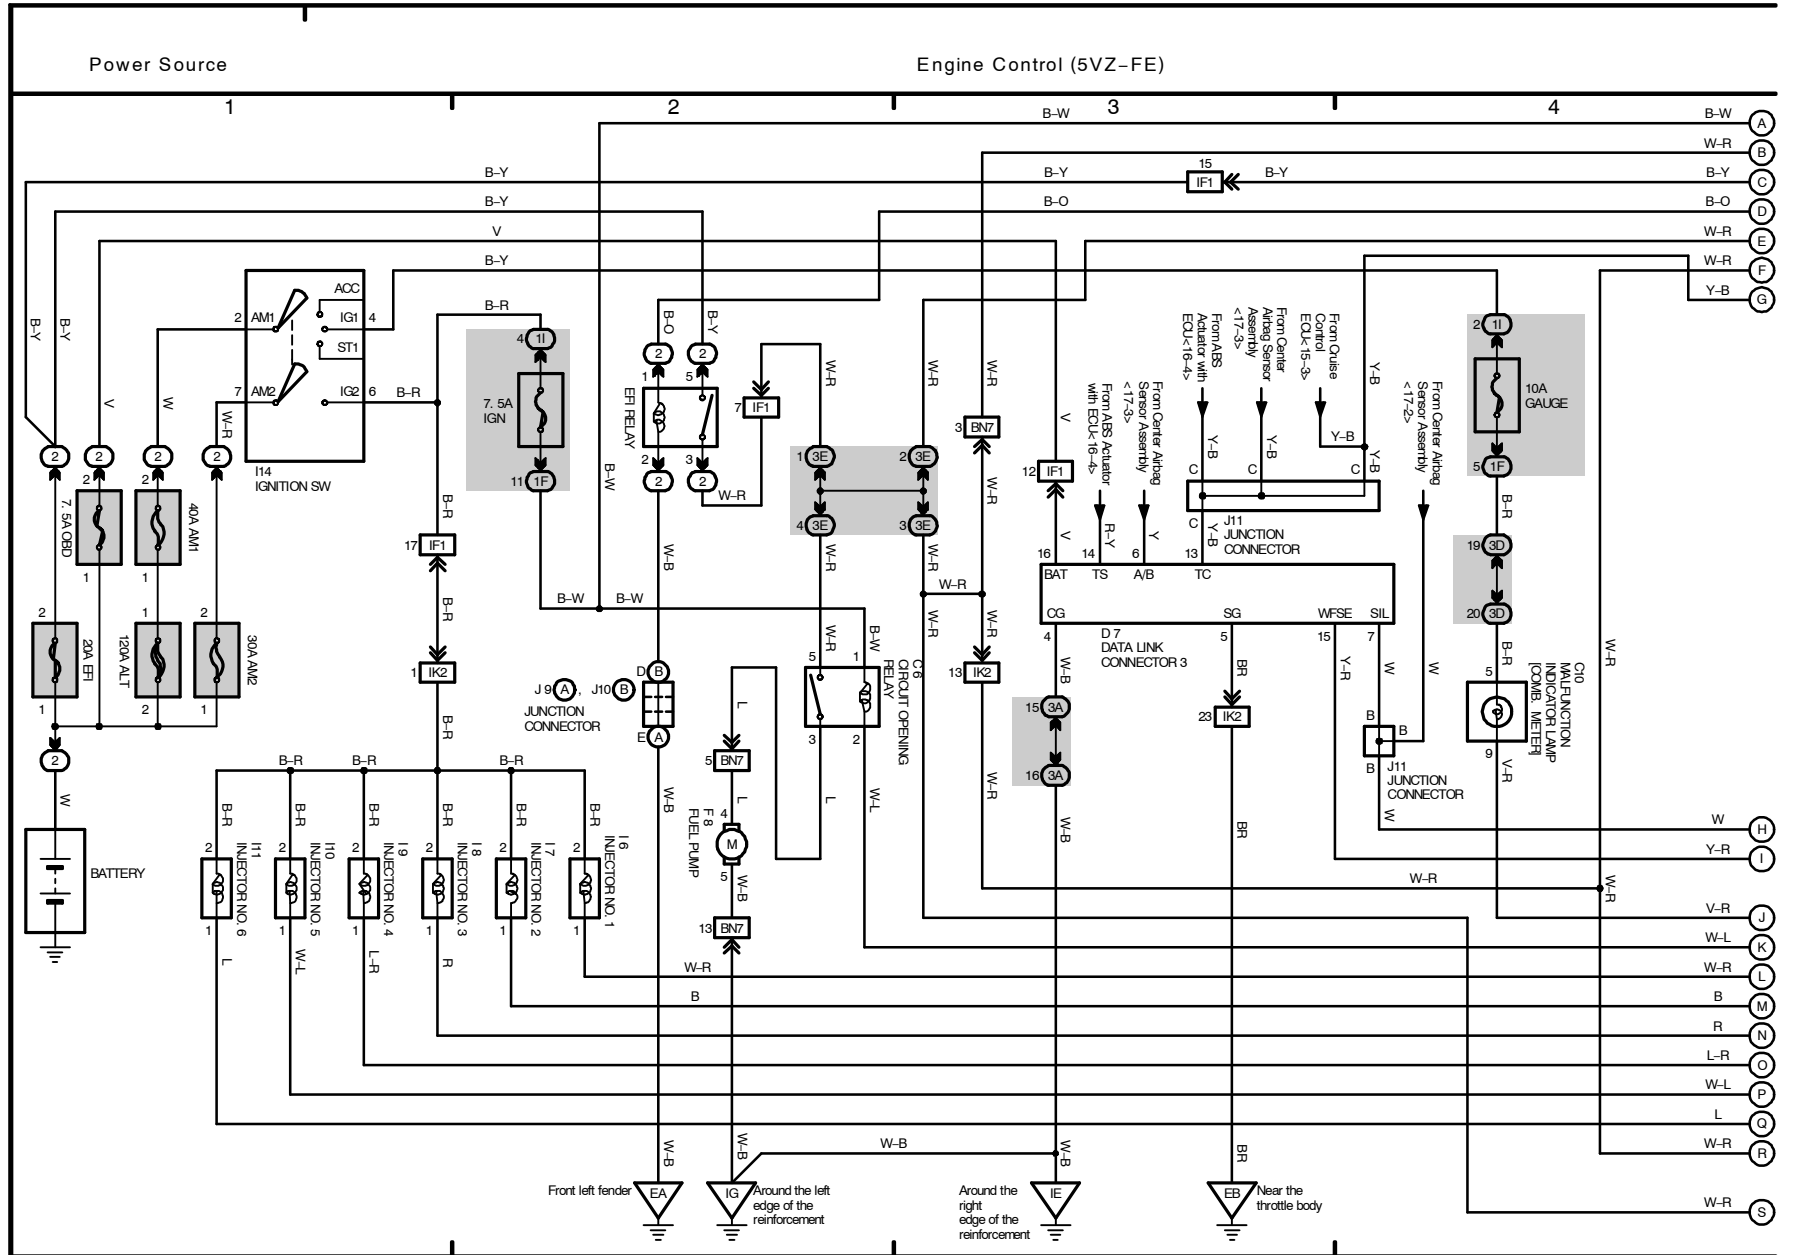

1 TOYOTA TACOMA ELECTRICAL WIRING DIAGRAM

2002 TOYOTA TACOMA (EWD478U)

M OVERALL ELECTRICAL WIRING DIAGRAM

2 TOYOTA TACOMA

2002 TOYOTA TACOMA (EWD478U)

3 TOYOTA TACOMA

2002 TOYOTA TACOMA (EWD478U)

4 TOYOTA TACOMA (Cont' d)

Engine Control (5VZ-FE)

- * 1: 4WD
- * 2: 4WD w/ 2-4 Select SW
- * 3: 4WD w/o 2-4 Select SW

2002 TOYOTA TACOMA (EWD478U)

M OVERALL ELECTRICAL WIRING DIAGRAM

2002 TOYOTA TACOMA (EWD478U)

Engine Control (3RZ-FE)

* 1 : 4WD
 * 2 : Shielded

M OVERALL ELECTRICAL WIRING DIAGRAM

2002 TOYOTA TACOMA (EWD478U)

Engine Control (2RZ-FE)

* 1 : Shielded

2002 TOYOTA TACOMA (EMD478U)

M OVERALL ELECTRICAL WIRING DIAGRAM

7 TOYOTA TACOMA

2002 TOYOTA TACOMA (EWD478U)

2002 TOYOTA TACOMA (EWD478U)

M OVERALL ELECTRICAL WIRING DIAGRAM

11 TOYOTA TACOMA

- * 1 : w/ Tachometer
- * 2 : w/o Tachometer
- * 3 : w/ Personal Light
- * 4 : Regular Cab
- * 5 : Double Cab, Extra Cab