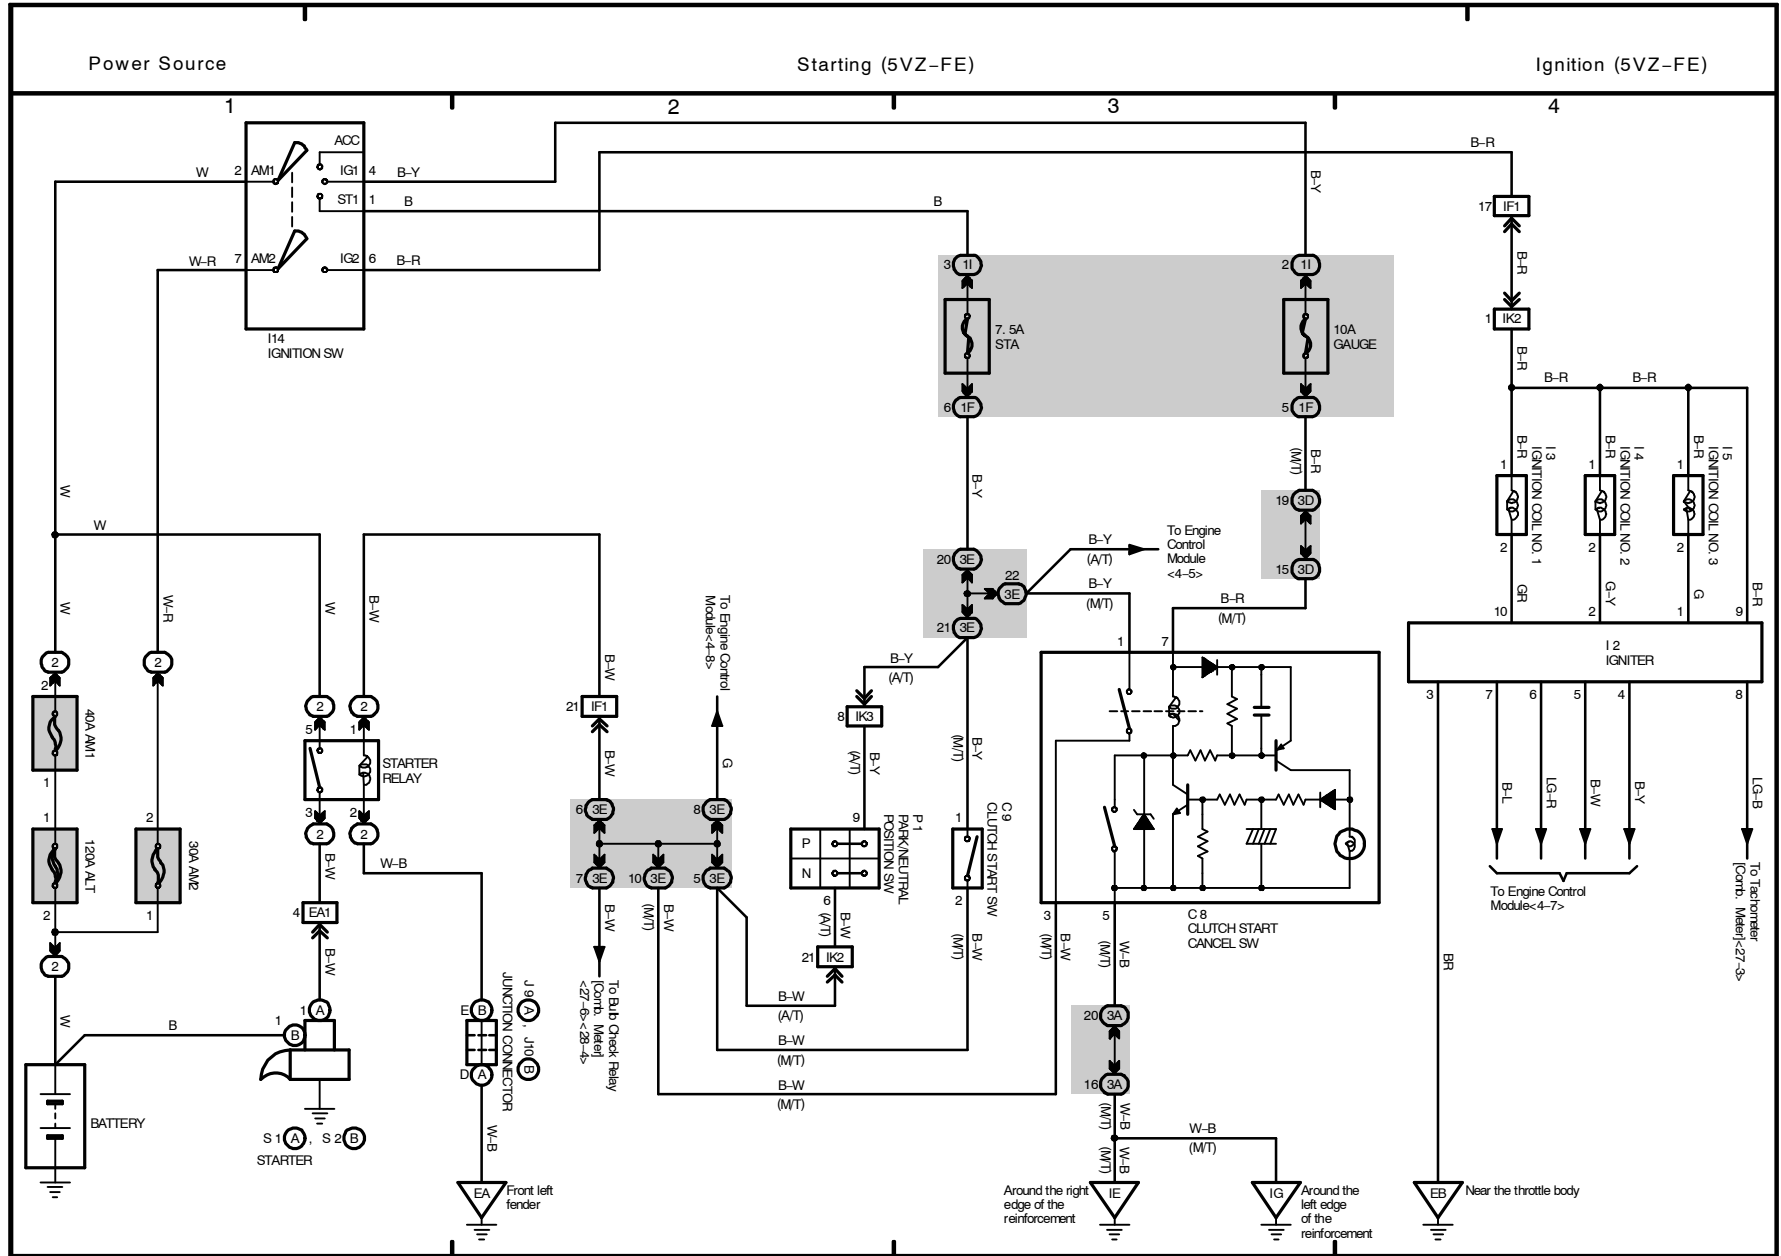

1 TOYOTA TACOMA ELECTRICAL WIRING DIAGRAM

2002 TOYOTA TACOMA (EWD478U)

M OVERALL ELECTRICAL WIRING DIAGRAM

2 TOYOTA TACOMA

2002 TOYOTA TACOMA (EWD478U)

3 TOYOTA TACOMA

2002 TOYOTA TACOMA (EWD478U)

4 TOYOTA TACOMA (Cont' d)

Engine Control (5VZ-FE)

- * 1: 4WD
- * 2: 4WD w/ 2-4 Select SW
- * 3: 4WD w/o 2-4 Select SW

2002 TOYOTA TACOMA (EWD478U)

M OVERALL ELECTRICAL WIRING DIAGRAM

2002 TOYOTA TACOMA (EWD478U)

Engine Control (3RZ-FE)

* 1 : 4WD
 * 2 : Shielded

M OVERALL ELECTRICAL WIRING DIAGRAM

2002 TOYOTA TACOMA (EWD478U)

Engine Control (2RZ-FE)

* 1 : Shielded

2002 TOYOTA TACOMA (EMD478U)

M OVERALL ELECTRICAL WIRING DIAGRAM

7 TOYOTA TACOMA

2002 TOYOTA TACOMA (EWD478U)

2002 TOYOTA TACOMA (EWD478U)

M OVERALL ELECTRICAL WIRING DIAGRAM

11 TOYOTA TACOMA

- * 1 : w/ Tachometer
- * 2 : w/o Tachometer
- * 3 : w/ Personal Light
- * 4 : Regular Cab
- * 5 : Double Cab, Extra Cab