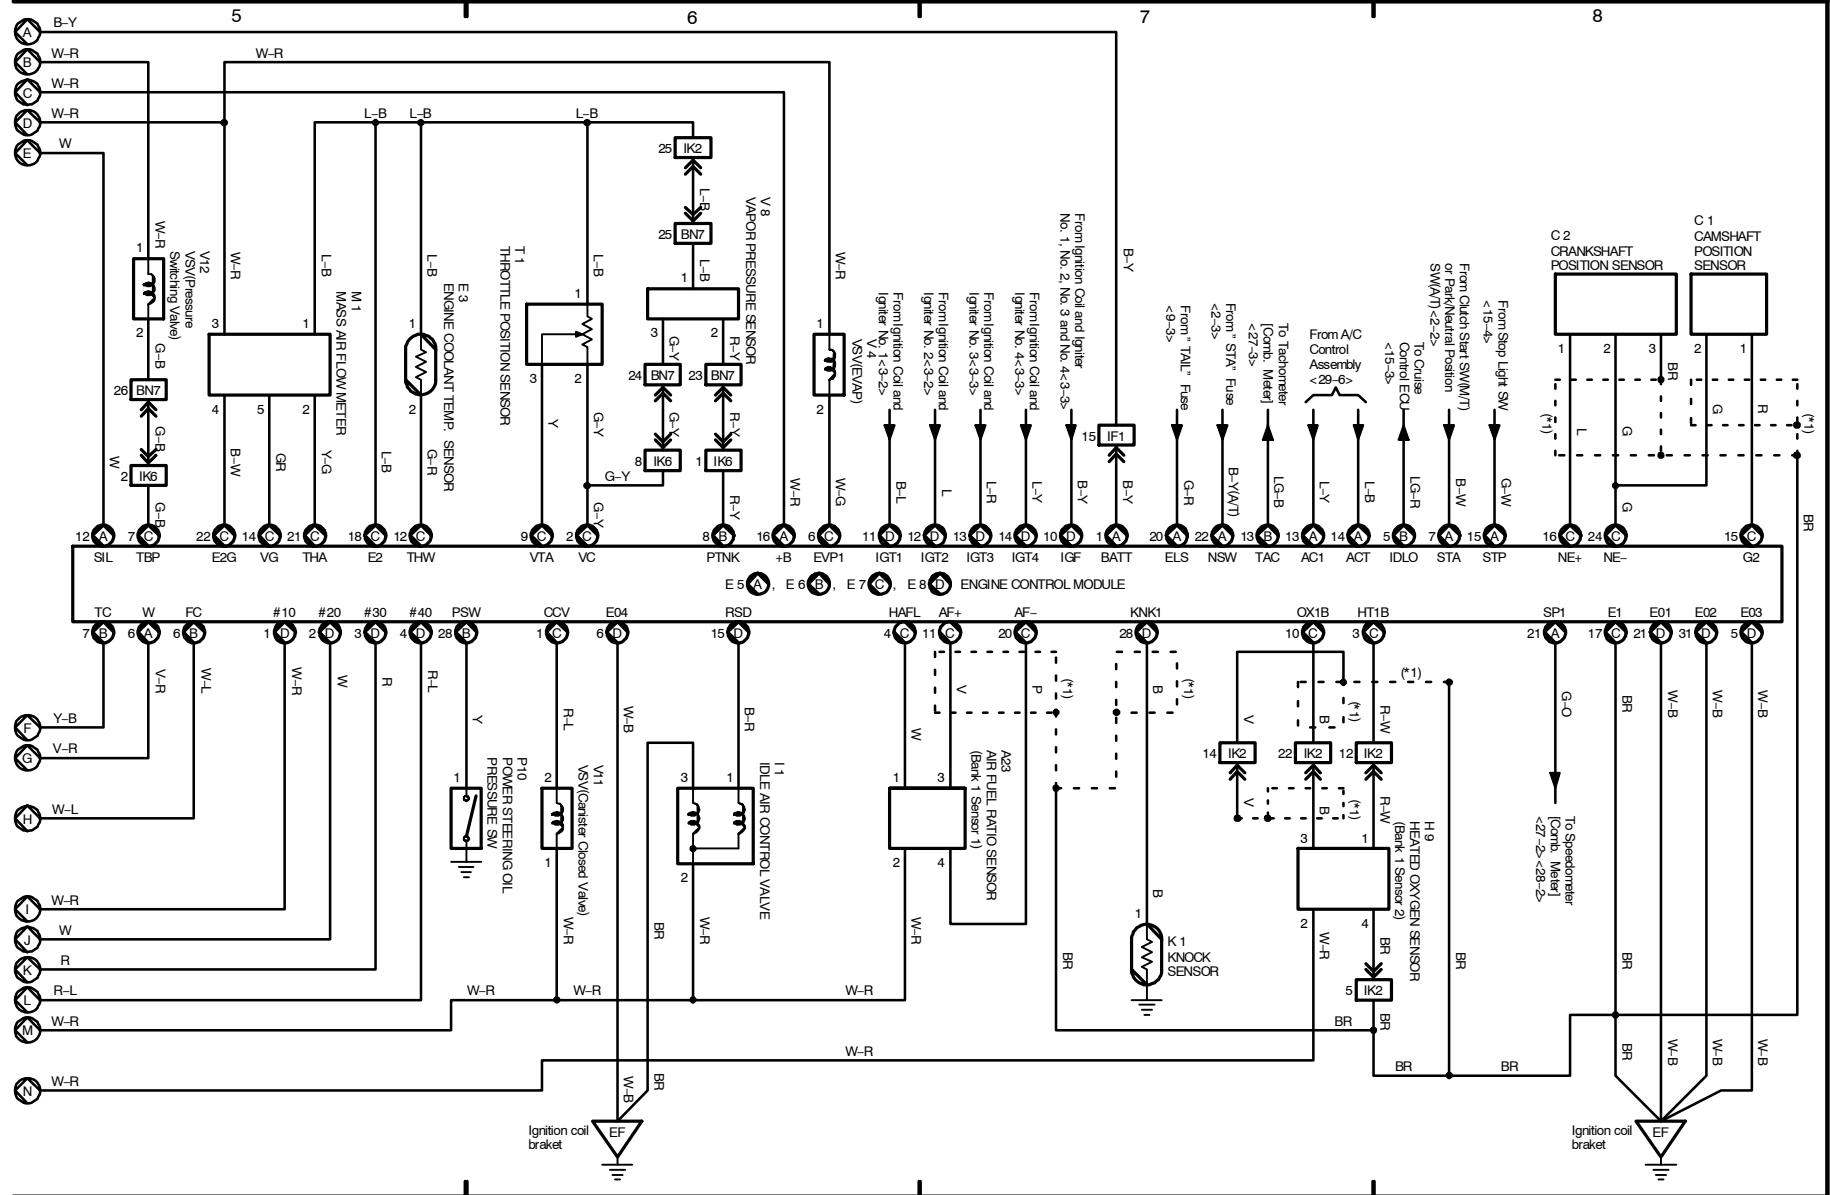

Engine Control (5VZ-FE)

- * 1: 4WD
- * 2: 4WD w/ 2-4 Select SW
- * 3: 4WD w/o 2-4 Select SW

2002 TOYOTA TACOMA (EWD478U)

M OVERALL ELECTRICAL WIRING DIAGRAM

2002 TOYOTA TACOMA (EWD478U)

Engine Control (3RZ-FE)

* 1 : 4WD
 * 2 : Shielded

M OVERALL ELECTRICAL WIRING DIAGRAM

2002 TOYOTA TACOMA (EWD478U)

Engine Control (2RZ-FE)

* 1 : Shielded

2002 TOYOTA TACOMA (EMD478U)

M OVERALL ELECTRICAL WIRING DIAGRAM

7 TOYOTA TACOMA

2002 TOYOTA TACOMA (EWD478U)

2002 TOYOTA TACOMA (EWD478U)

M OVERALL ELECTRICAL WIRING DIAGRAM

11 TOYOTA TACOMA

- * 1 : w/ Tachometer
- * 2 : w/o Tachometer
- * 3 : w/ Personal Light
- * 4 : Regular Cab
- * 5 : Double Cab, Extra Cab

M OVERALL ELECTRICAL WIRING DIAGRAM

2002 TOYOTA TACOMA (EWD478U)

Electronically Controlled Transmission (5VZ-FE)

2002 TOYOTA TACOMA (EWD478U)

Electronically Controlled Transmission (3RZ-FE)

* 1: 4WD

2002 TOYOTA TACOMA (EWD478U)