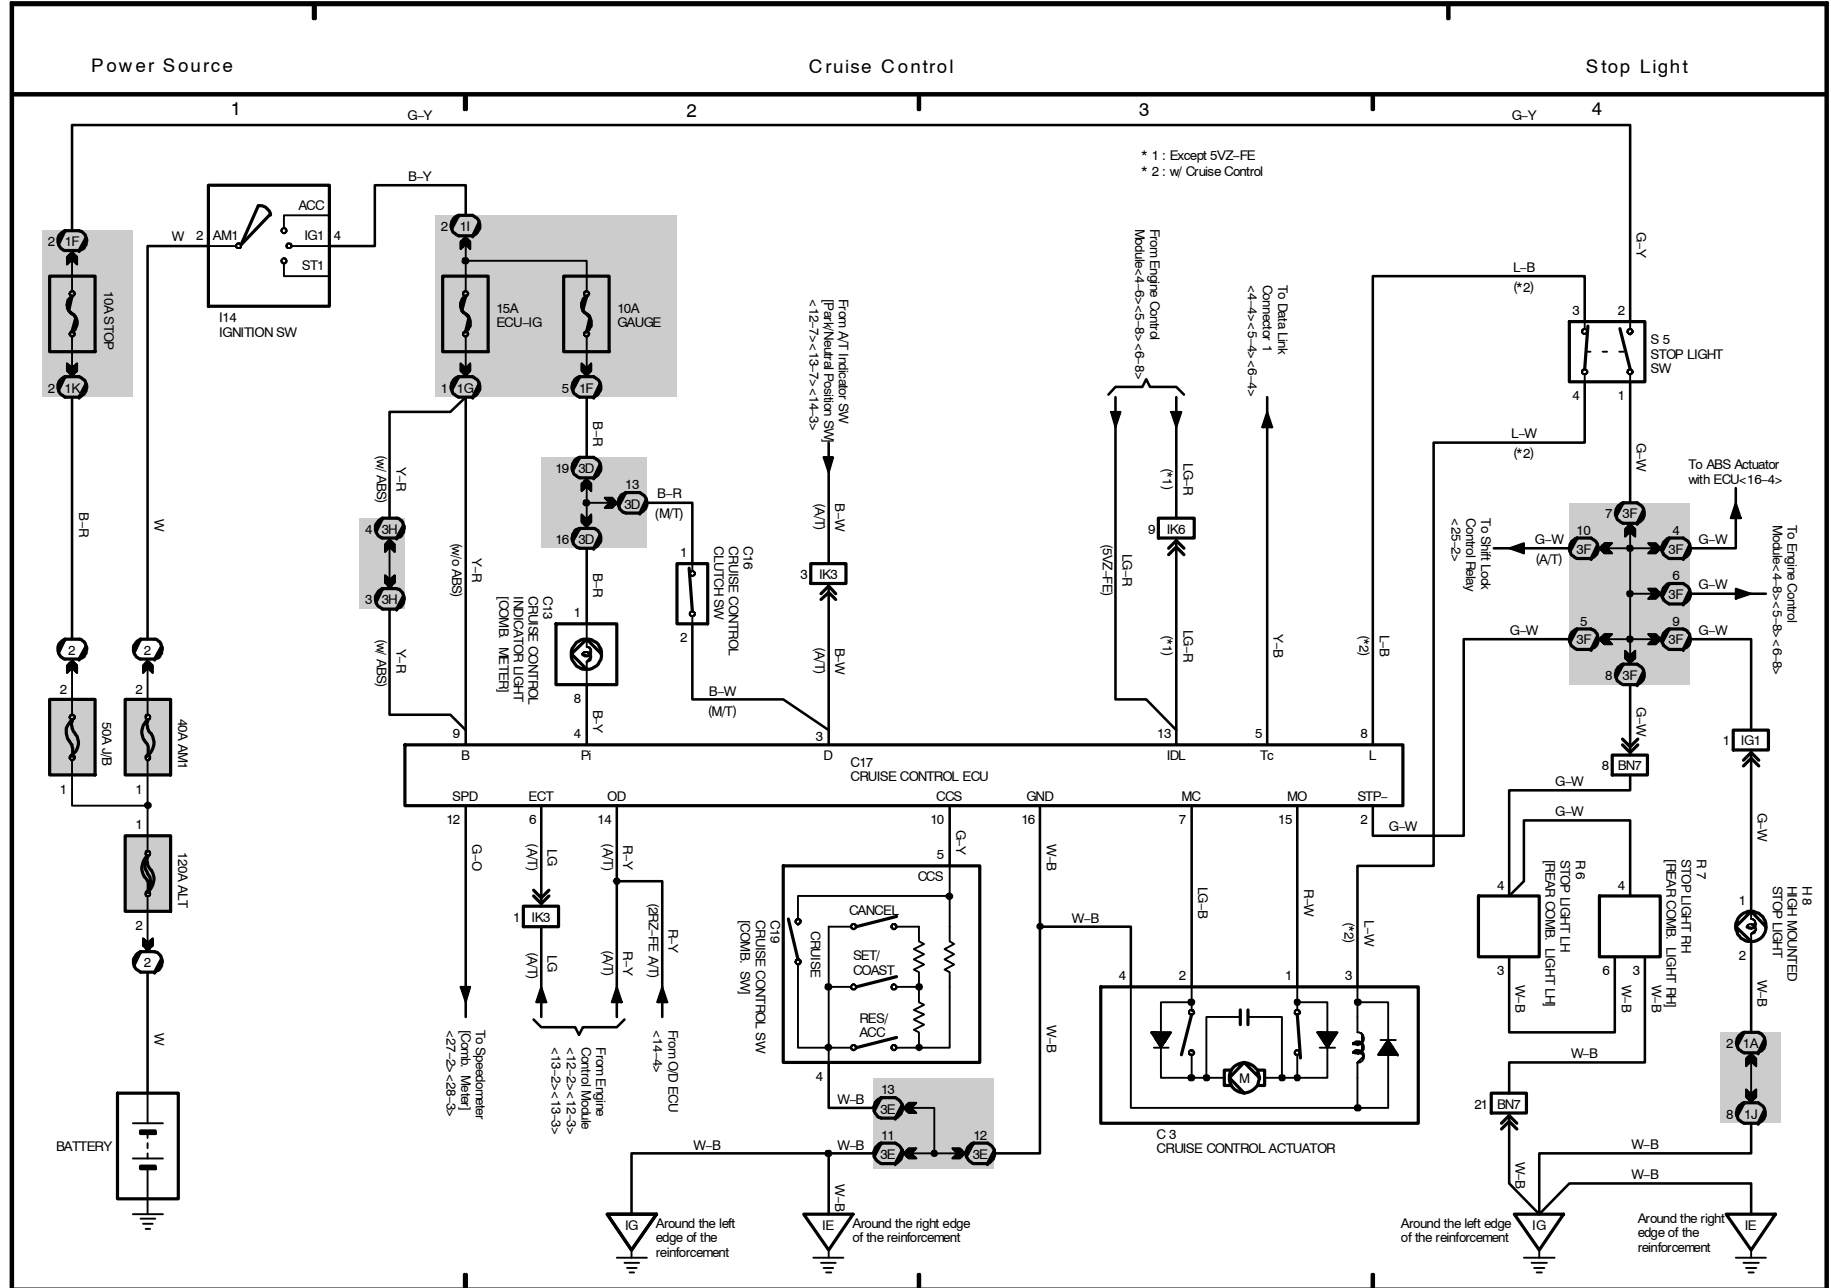

M OVERALL ELECTRICAL WIRING DIAGRAM

2002 TOYOTA TACOMA (EWD478U)

Electronically Controlled Transmission (5VZ-FE)

2002 TOYOTA TACOMA (EWD478U)

Electronically Controlled Transmission (3RZ-FE)

* 1: 4WD

2002 TOYOTA TACOMA (EWD478U)

14 TOYOTA TACOMA

2002 TOYOTA TACOMA (EWD478U)

2002 TOYOTA TACOMA (EMD478U)

M OVERALL ELECTRICAL WIRING DIAGRAM

2002 TOYOTA TACOMA (EMD478U)

2002 TOYOTA TACOMA (EWD478U)

2002 TOYOTA TACOMA (EWD478U)

2002 TOYOTA TACOMA (EWD478U)

2002 TOYOTA TACOMA (EWD478U)

M OVERALL ELECTRICAL WIRING DIAGRAM

Combination Meter (w/ Tachometer)

- * 4 : w/ Daytime Running Light
- * 5 : w/o Daytime Running Light
- * 6 : Cold Area Spec.

Combination Meter (w/o Tachometer)