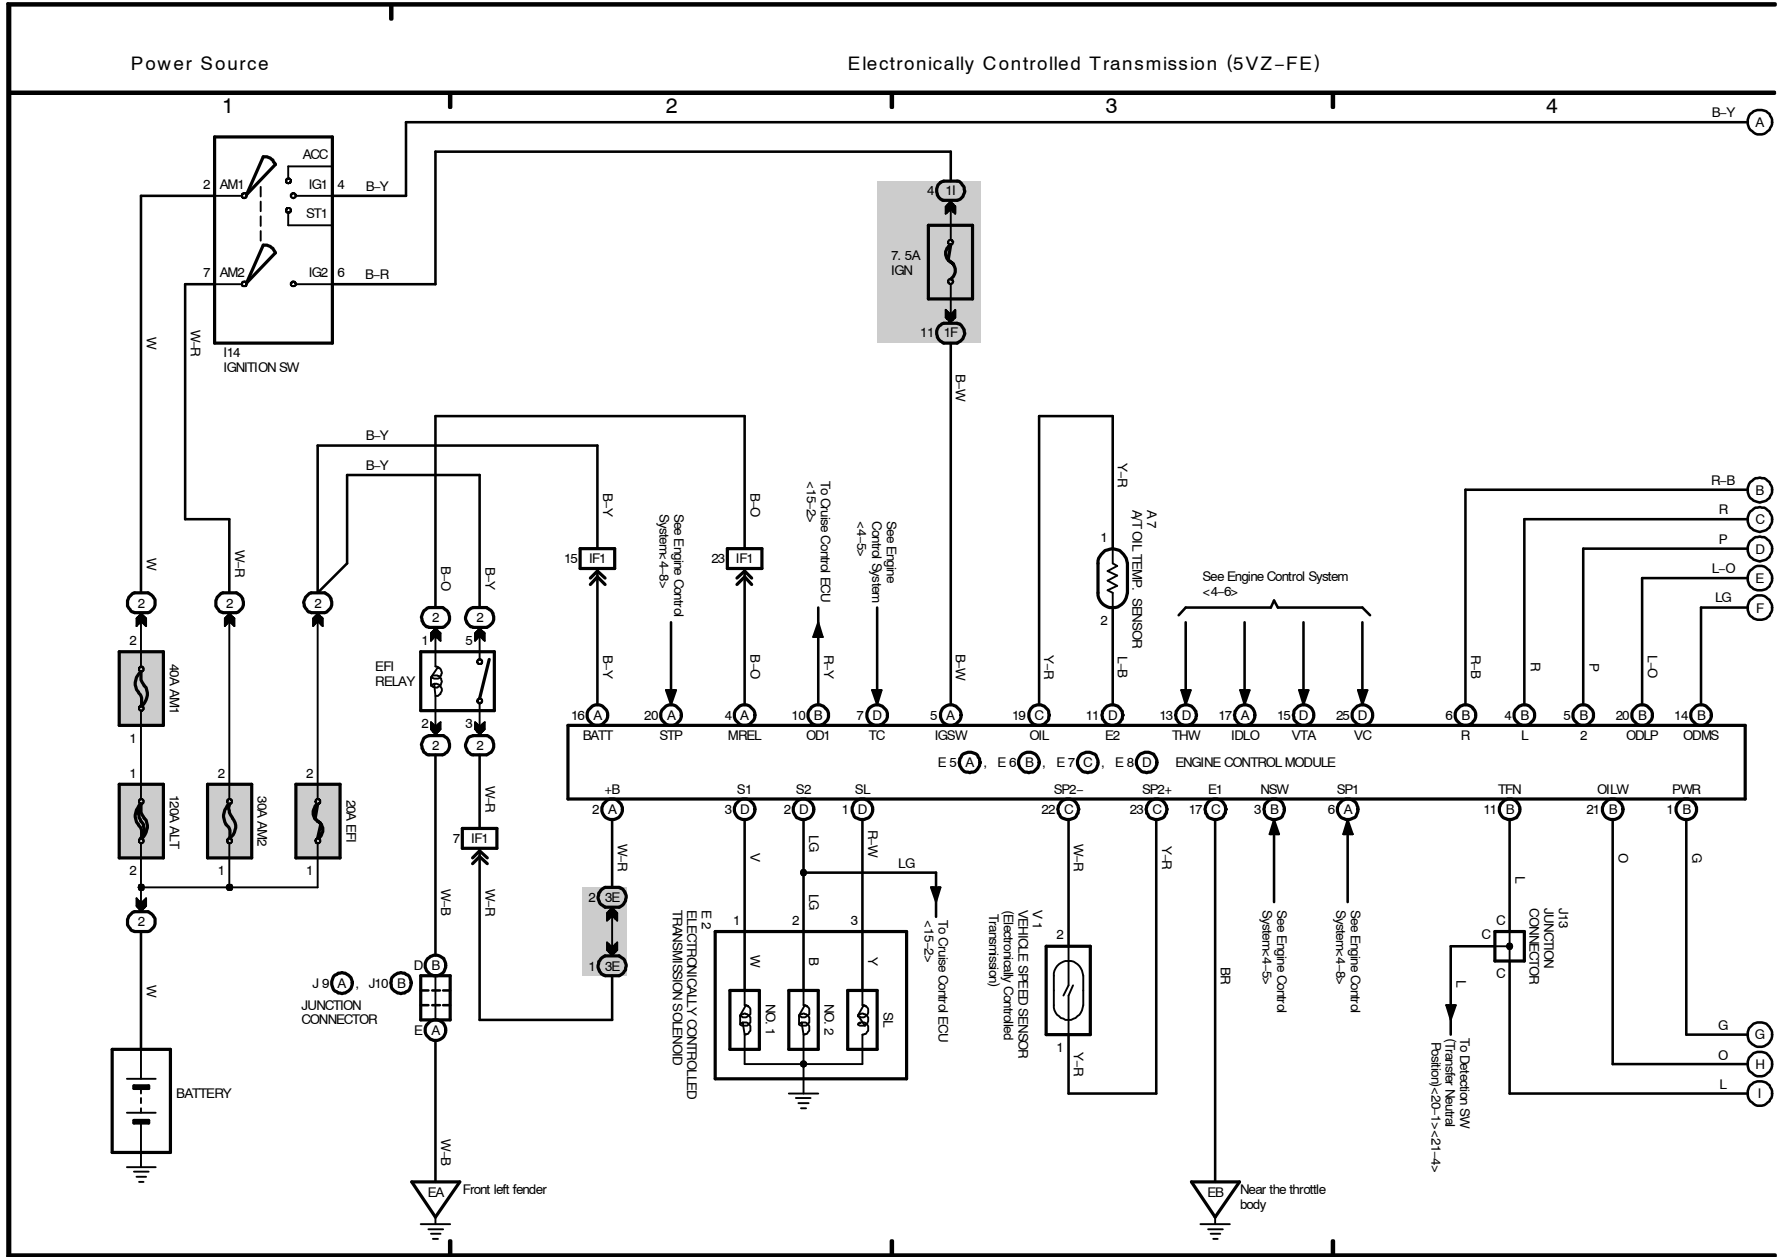

2002 TOYOTA TACOMA (EWD478U)

2002 TOYOTA TACOMA (EWD478U)

M OVERALL ELECTRICAL WIRING DIAGRAM

11 TOYOTA TACOMA

- * 1 : w/ Tachometer
- * 2 : w/o Tachometer
- * 3 : w/ Personal Light
- * 4 : Regular Cab
- * 5 : Double Cab, Extra Cab

M OVERALL ELECTRICAL WIRING DIAGRAM

2002 TOYOTA TACOMA (EWD478U)

Electronically Controlled Transmission (5VZ-FE)

2002 TOYOTA TACOMA (EWD478U)

Electronically Controlled Transmission (3RZ-FE)

* 1: 4WD

2002 TOYOTA TACOMA (EWD478U)