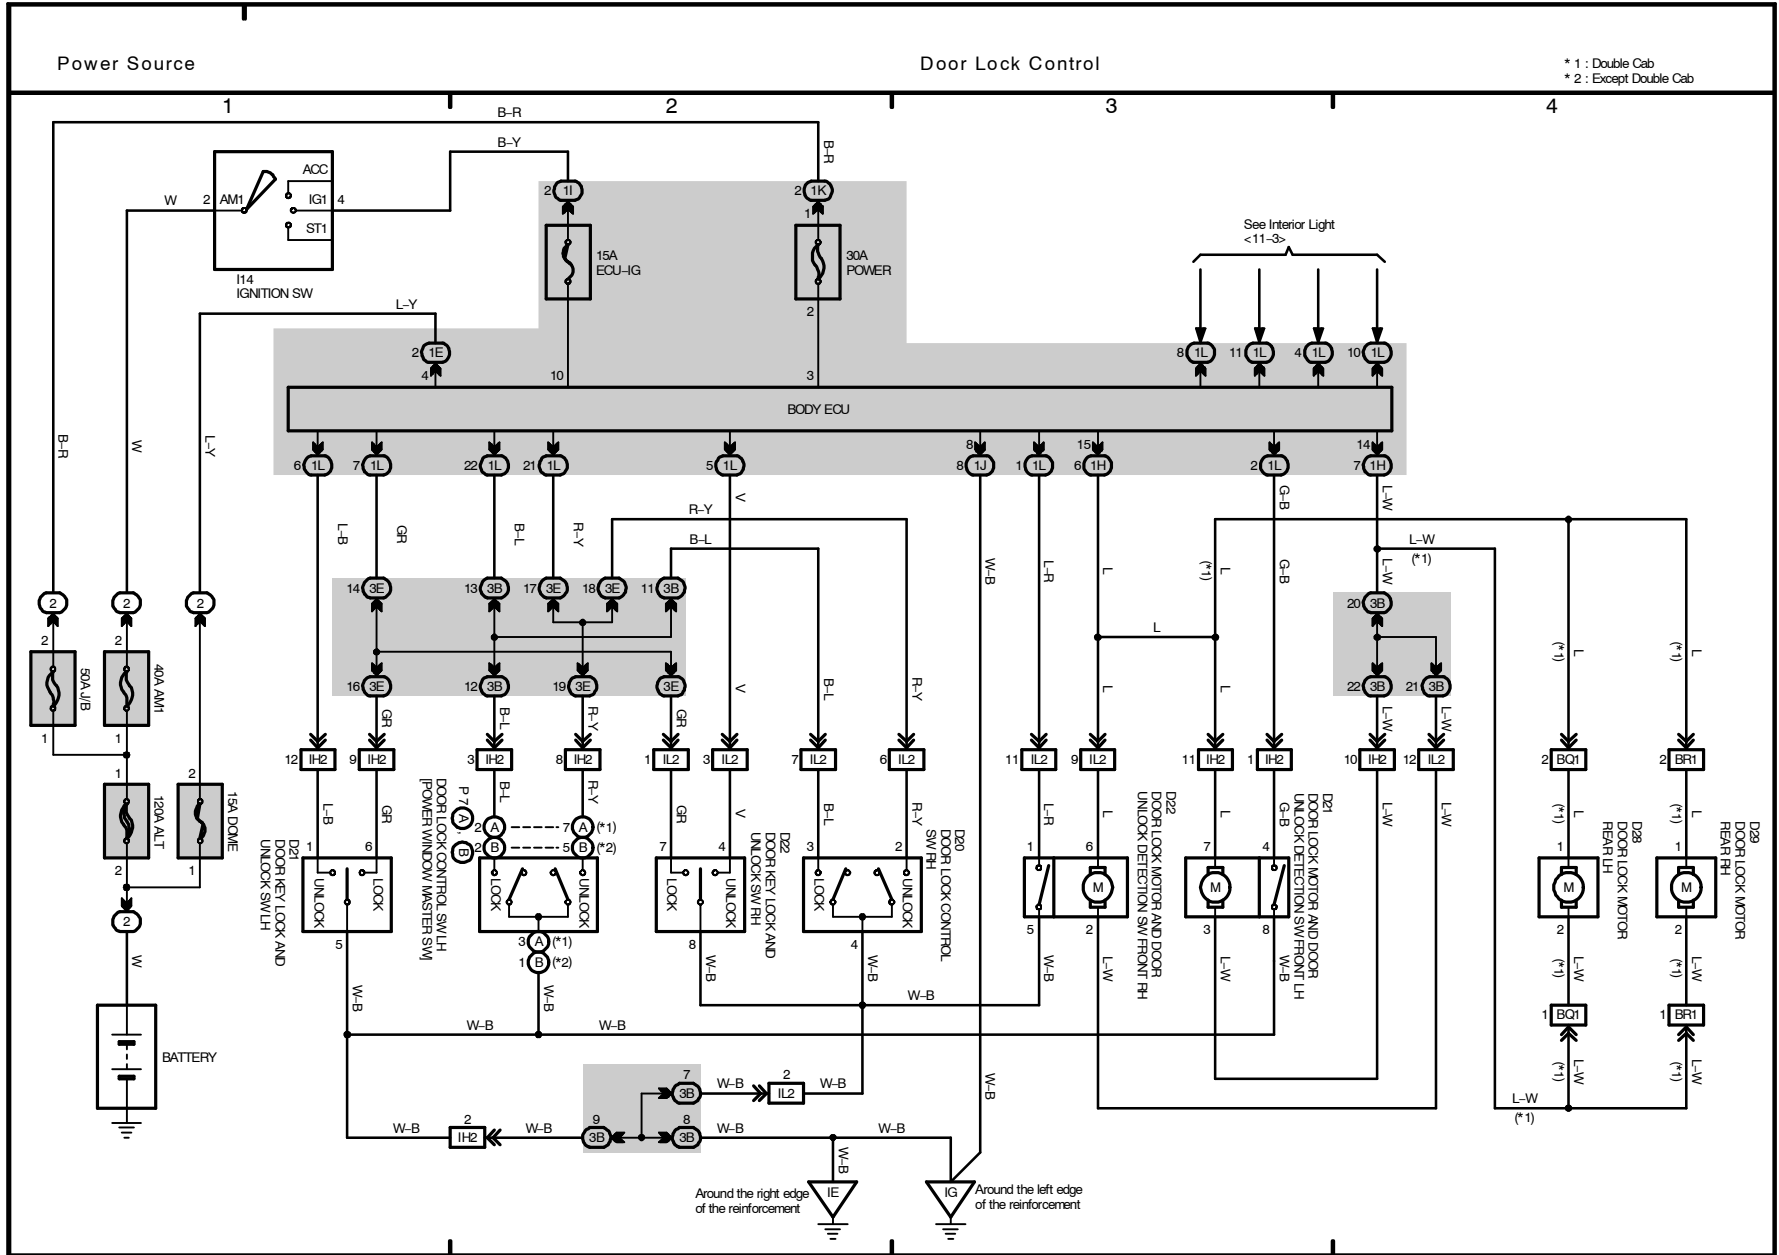

14 TOYOTA TACOMA

2002 TOYOTA TACOMA (EWD478U)

2002 TOYOTA TACOMA (EMD478U)

M OVERALL ELECTRICAL WIRING DIAGRAM

2002 TOYOTA TACOMA (EMD478U)

2002 TOYOTA TACOMA (EWD478U)

2002 TOYOTA TACOMA (EWD478U)

2002 TOYOTA TACOMA (EWD478U)

2002 TOYOTA TACOMA (EWD478U)

M OVERALL ELECTRICAL WIRING DIAGRAM

Combination Meter (w/ Tachometer)

- * 4 : w/ Daytime Running Light
- * 5 : w/o Daytime Running Light
- * 6 : Cold Area Spec.

Combination Meter (w/o Tachometer)