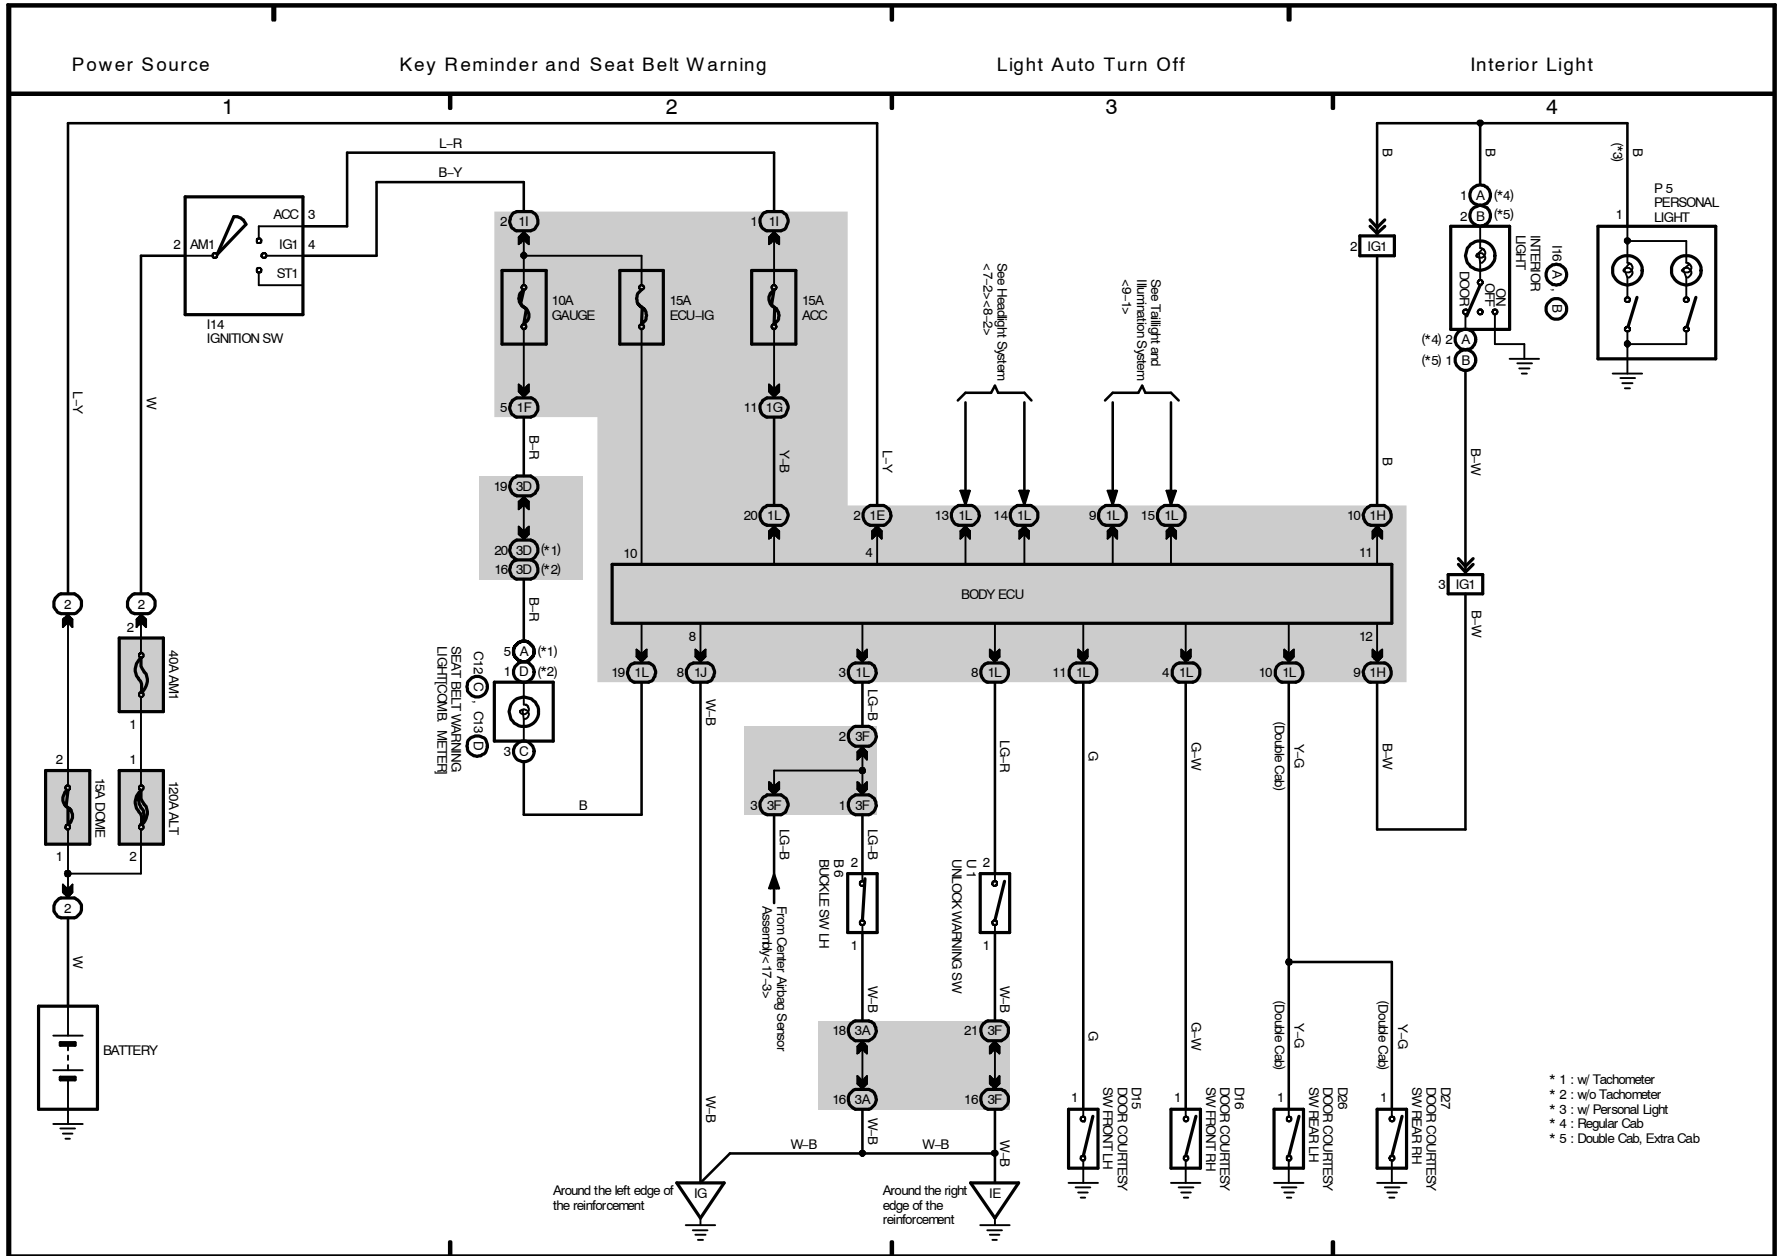

2002 TOYOTA TACOMA (EWD478U)

2002 TOYOTA TACOMA (EWD478U)

M OVERALL ELECTRICAL WIRING DIAGRAM

11 TOYOTA TACOMA

- * 1 : w/ Tachometer
- * 2 : w/o Tachometer
- * 3 : w/ Personal Light
- * 4 : Regular Cab
- * 5 : Double Cab, Extra Cab

M OVERALL ELECTRICAL WIRING DIAGRAM

2002 TOYOTA TACOMA (EWD478U)

Electronically Controlled Transmission (5VZ-FE)

2002 TOYOTA TACOMA (EWD478U)

Electronically Controlled Transmission (3RZ-FE)

* 1: 4WD

2002 TOYOTA TACOMA (EWD478U)