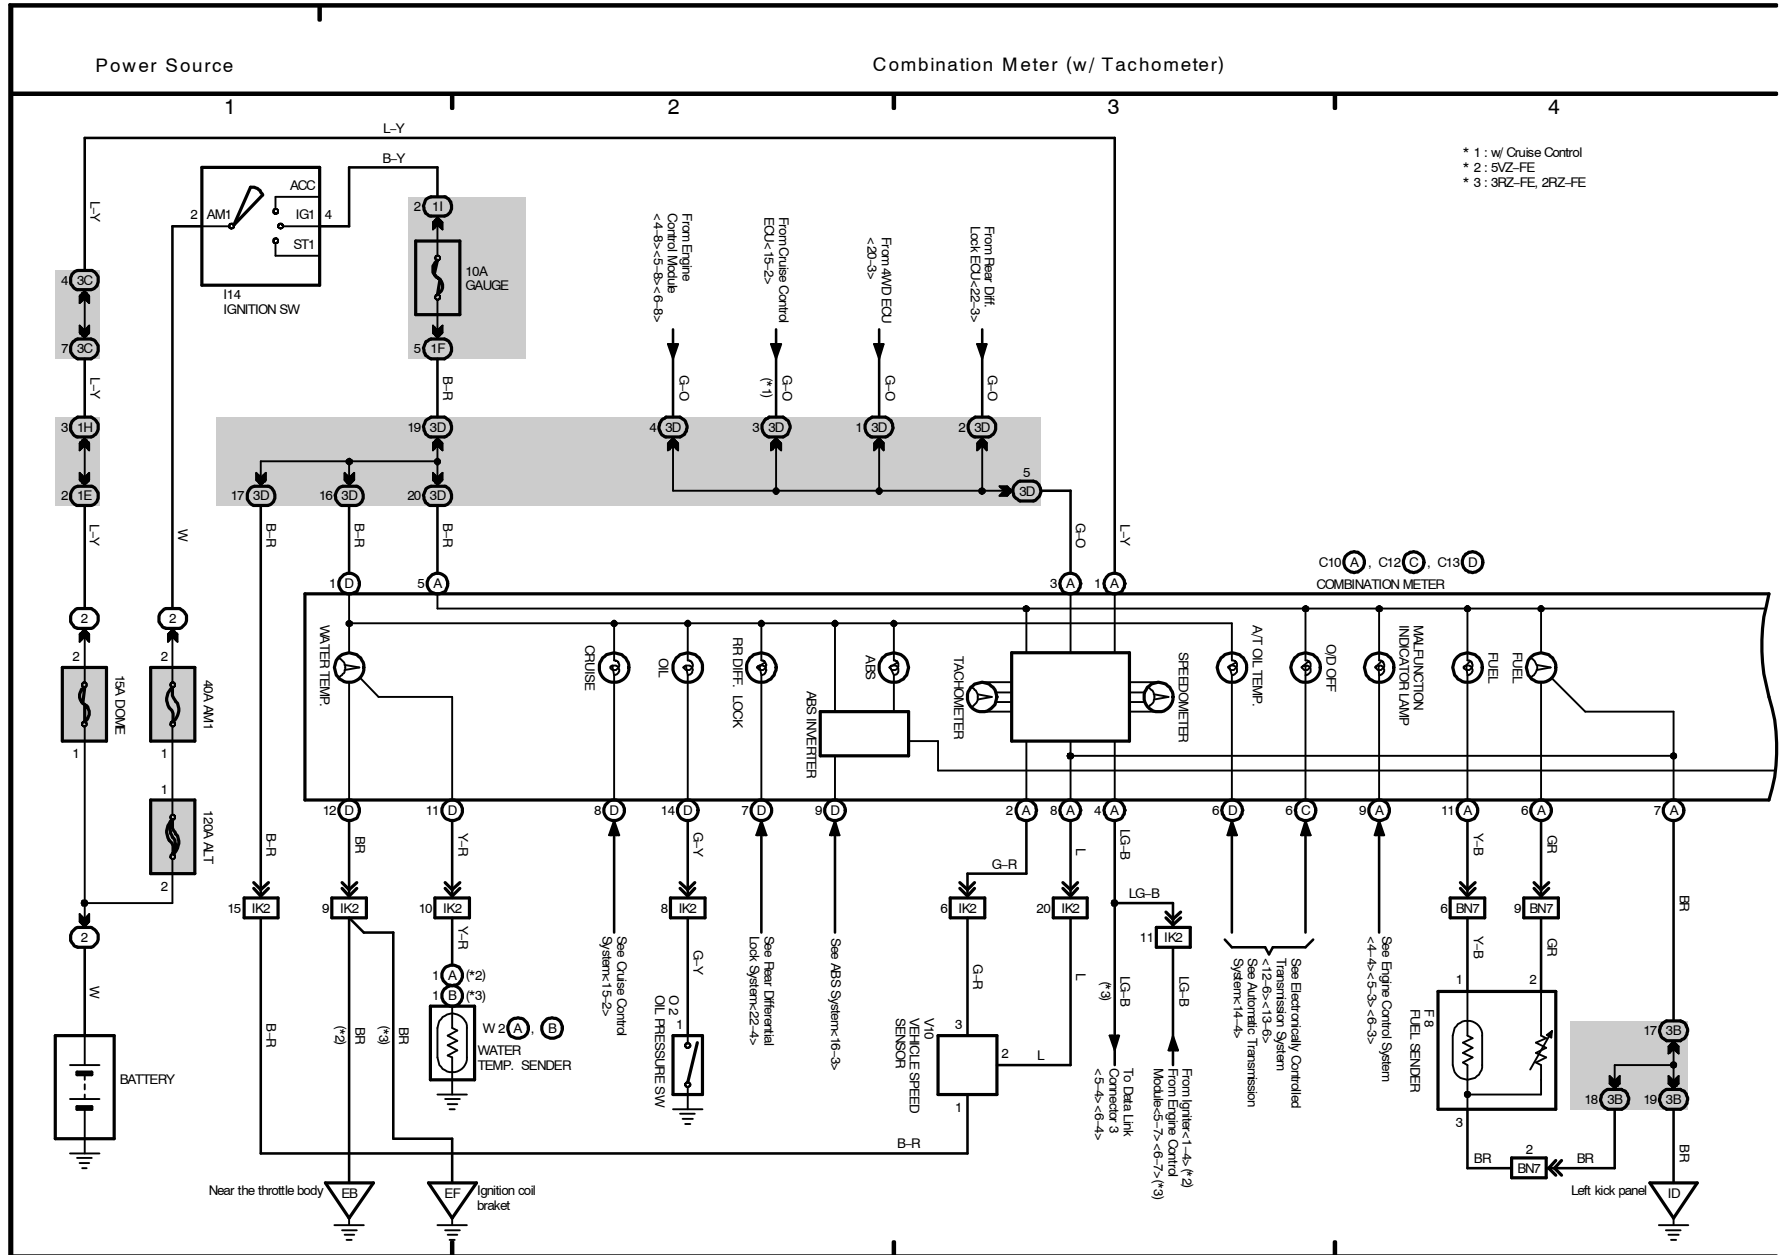

14 TOYOTA TACOMA

2002 TOYOTA TACOMA (EWD478U)

2002 TOYOTA TACOMA (EMD478U)

M OVERALL ELECTRICAL WIRING DIAGRAM

2002 TOYOTA TACOMA (EMD478U)

2002 TOYOTA TACOMA (EWD478U)

2002 TOYOTA TACOMA (EWD478U)

2002 TOYOTA TACOMA (EWD478U)

2002 TOYOTA TACOMA (EWD478U)

M OVERALL ELECTRICAL WIRING DIAGRAM

Combination Meter (w/ Tachometer)

- * 4 : w/ Daytime Running Light
- * 5 : w/o Daytime Running Light
- * 6 : Cold Area Spec.

Combination Meter (w/o Tachometer)