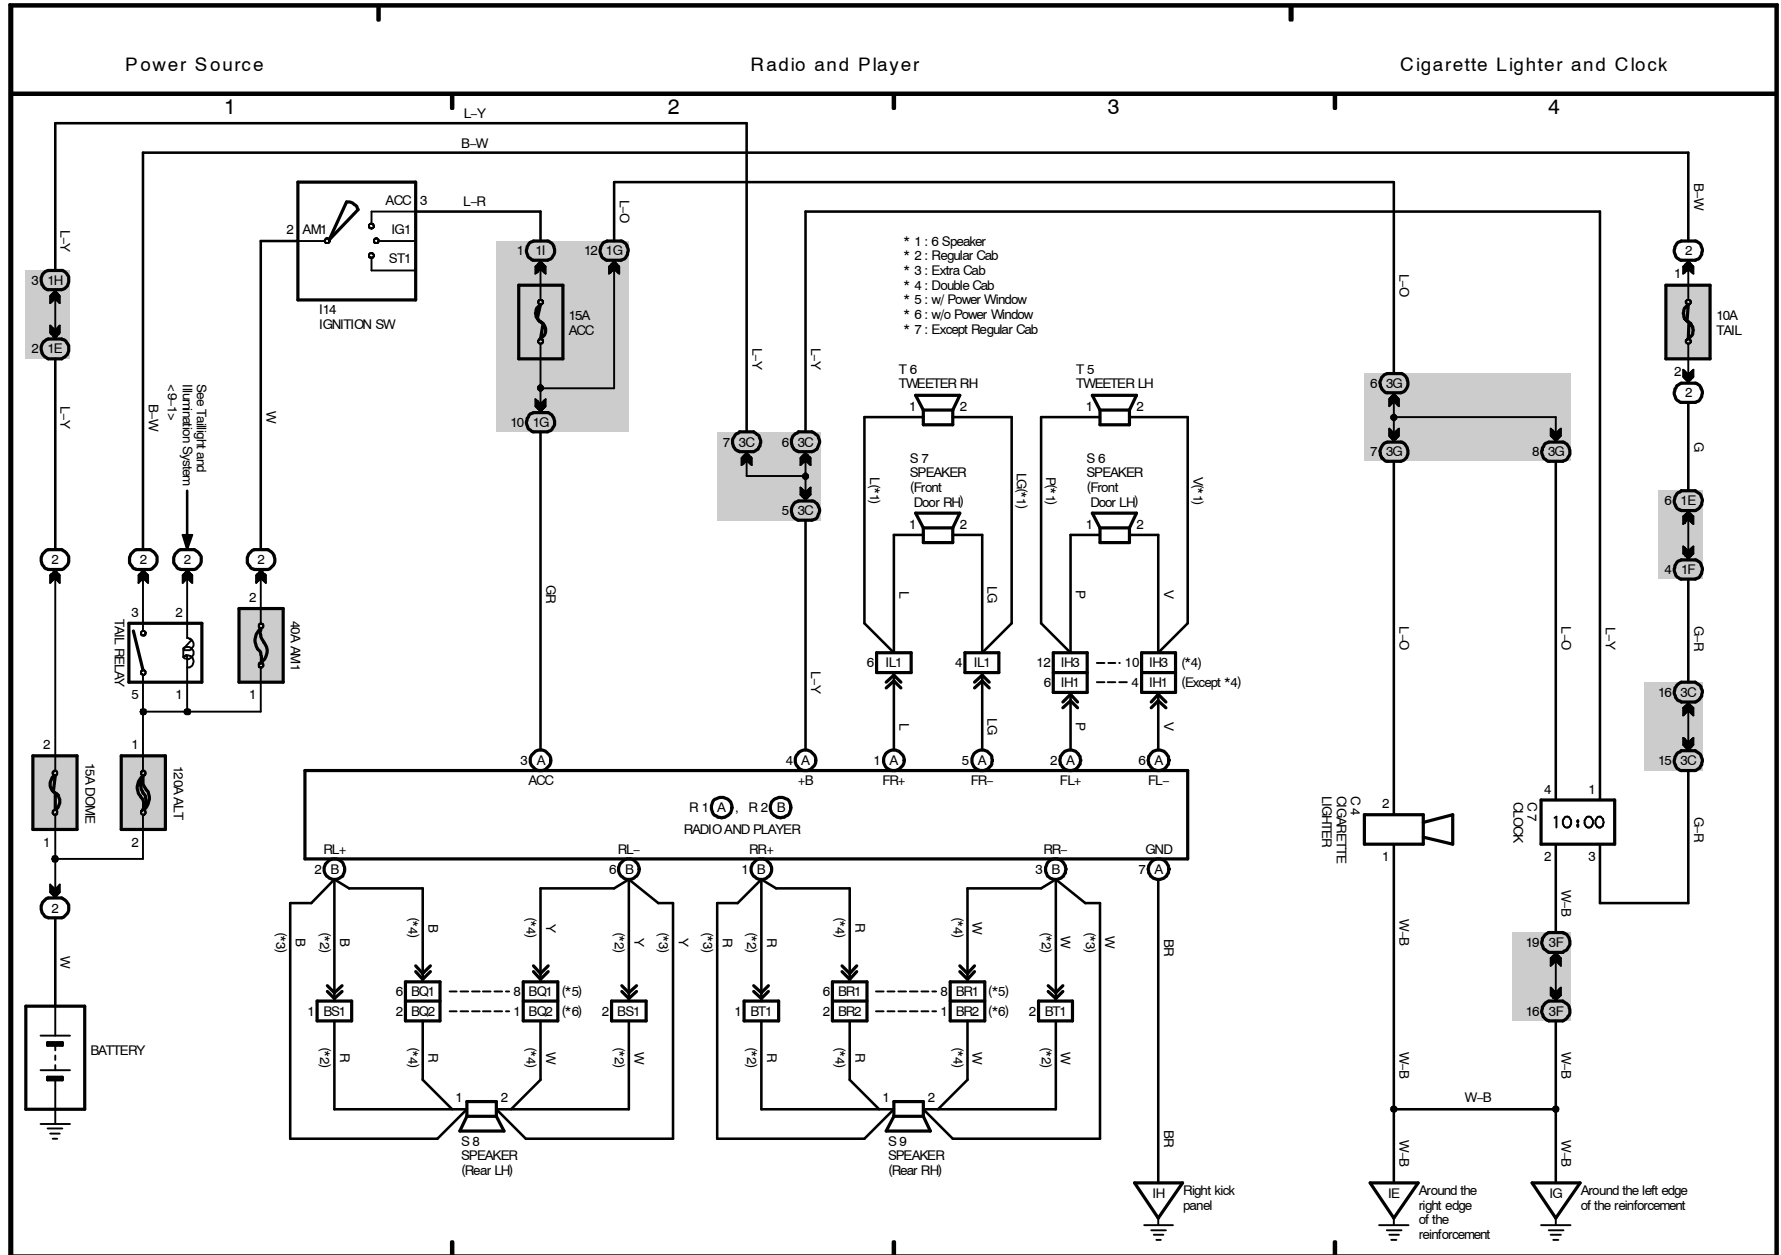

14 TOYOTA TACOMA

2002 TOYOTA TACOMA (EWD478U)

2002 TOYOTA TACOMA (EMD478U)

M OVERALL ELECTRICAL WIRING DIAGRAM

2002 TOYOTA TACOMA (EMD478U)

2002 TOYOTA TACOMA (EWD478U)

2002 TOYOTA TACOMA (EWD478U)

2002 TOYOTA TACOMA (EWD478U)

2002 TOYOTA TACOMA (EWD478U)

M OVERALL ELECTRICAL WIRING DIAGRAM

Combination Meter (w/ Tachometer)

- * 4 : w/ Daytime Running Light
- * 5 : w/o Daytime Running Light
- * 6 : Cold Area Spec.

Combination Meter (w/o Tachometer)