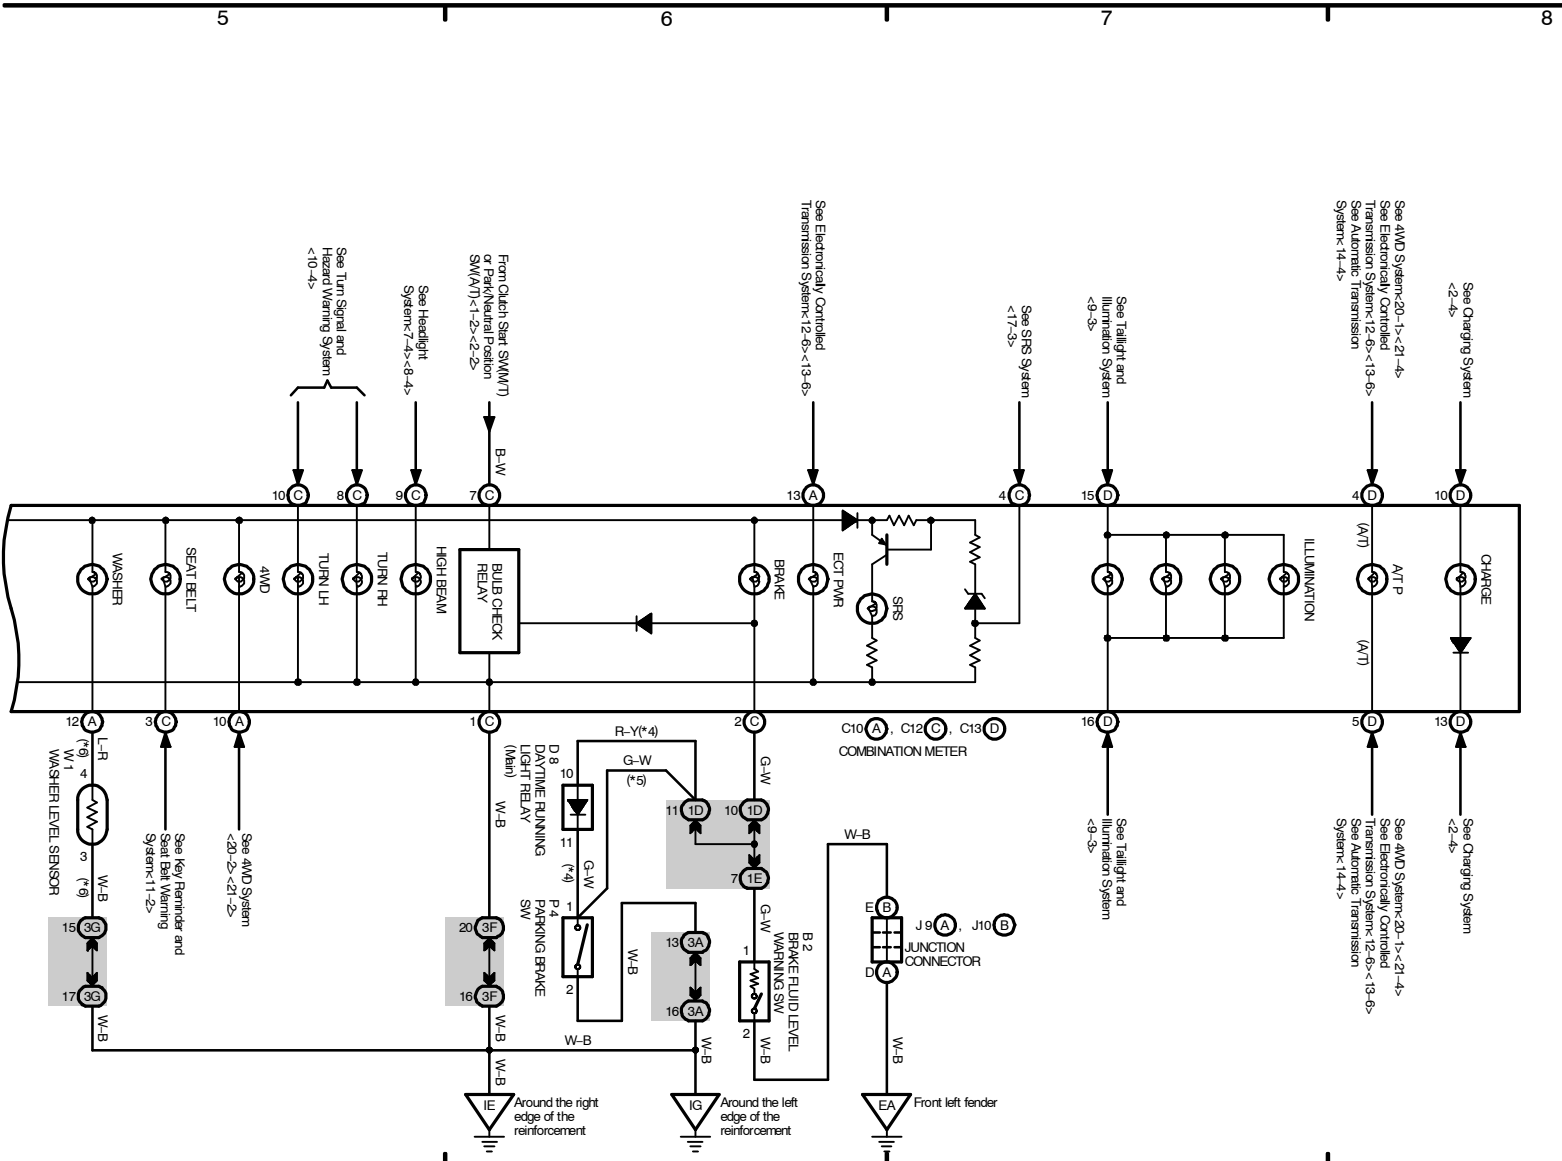

2002 TOYOTA TACOMA (EWD478U)

M OVERALL ELECTRICAL WIRING DIAGRAM

Combination Meter (w/ Tachometer)

- * 4 : w/ Daytime Running Light
- * 5 : w/o Daytime Running Light
- * 6 : Cold Area Spec.

Combination Meter (w/o Tachometer)

* 6 : Cold Area Spec.

M OVERALL ELECTRICAL WIRING DIAGRAM

2002 TOYOTA TACOMA (EWD478U)

Air Conditioning

2002 TOYOTA TACOMA (EWD478U)