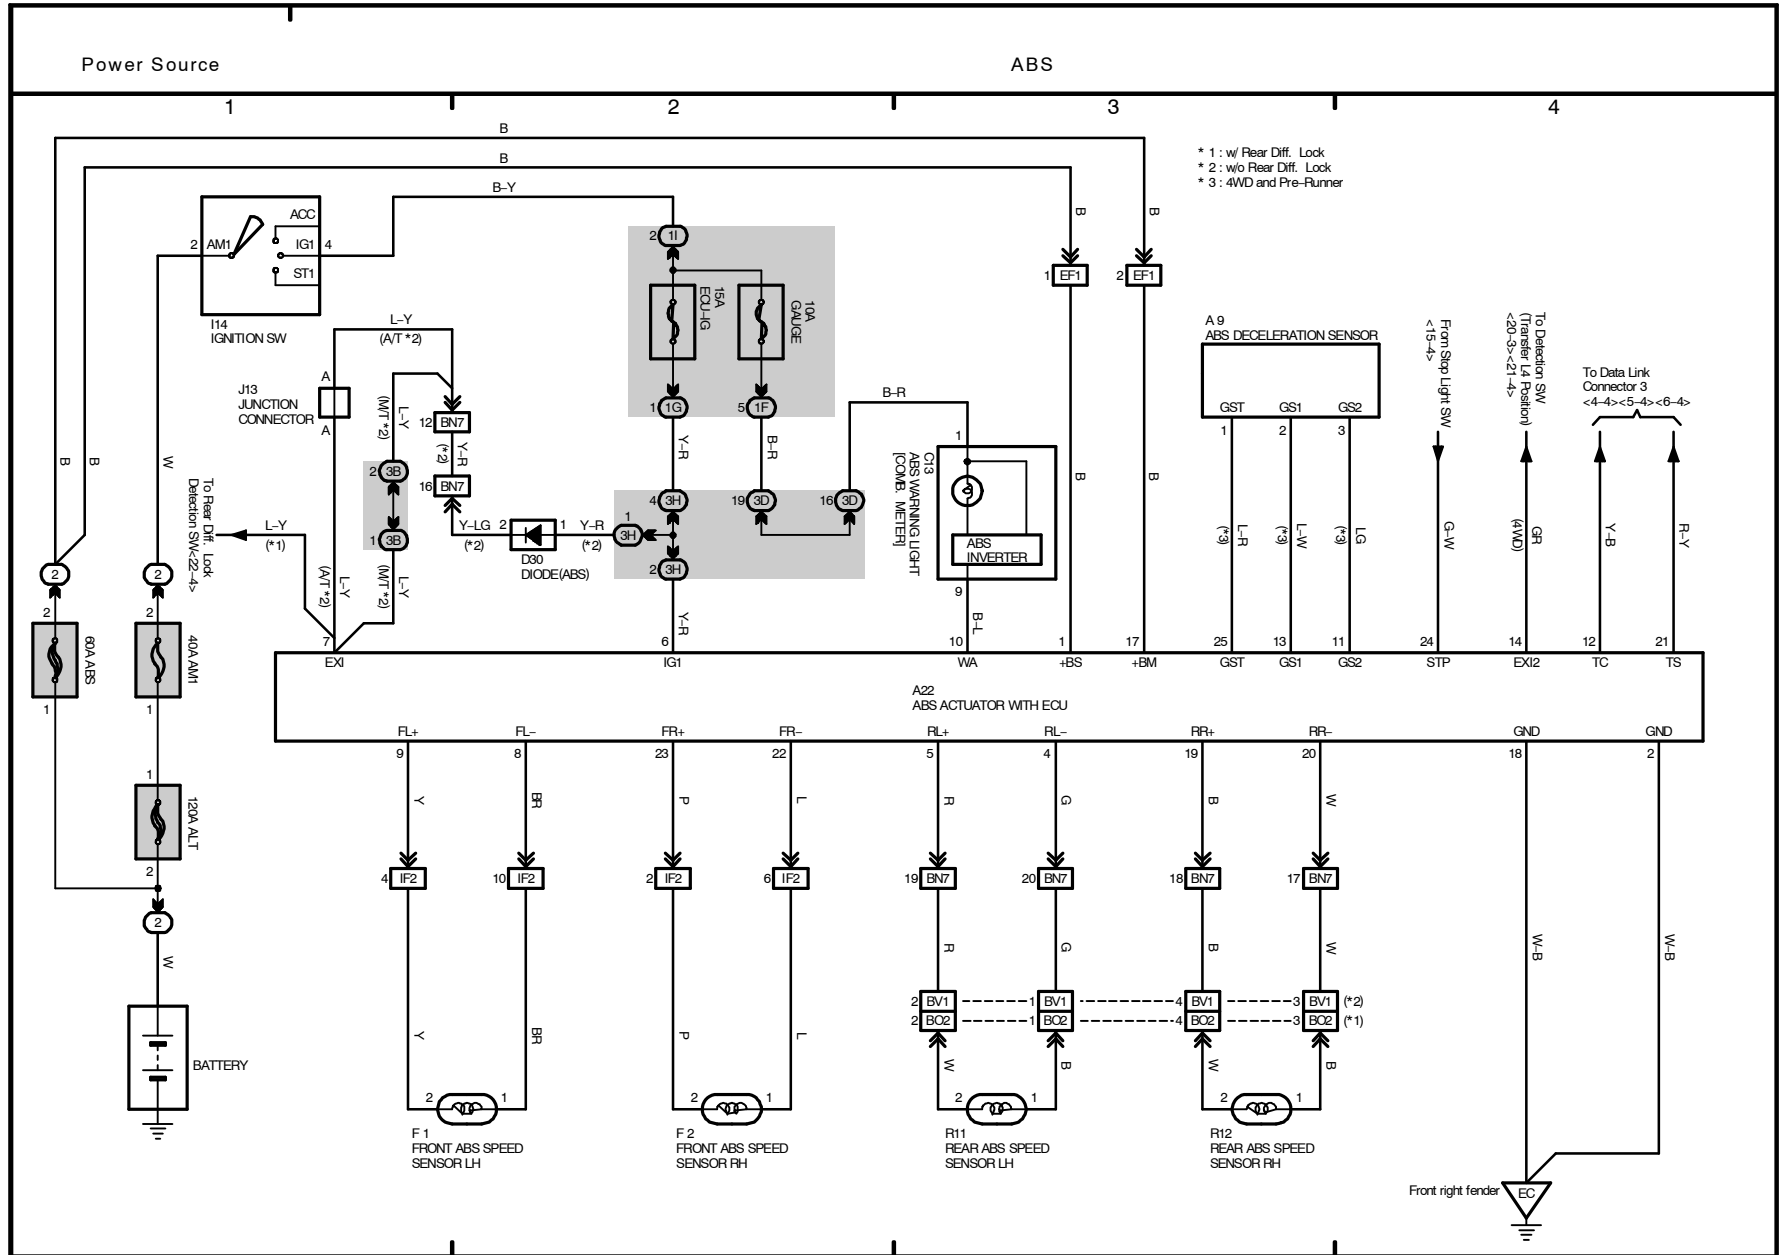

M OVERALL ELECTRICAL WIRING DIAGRAM