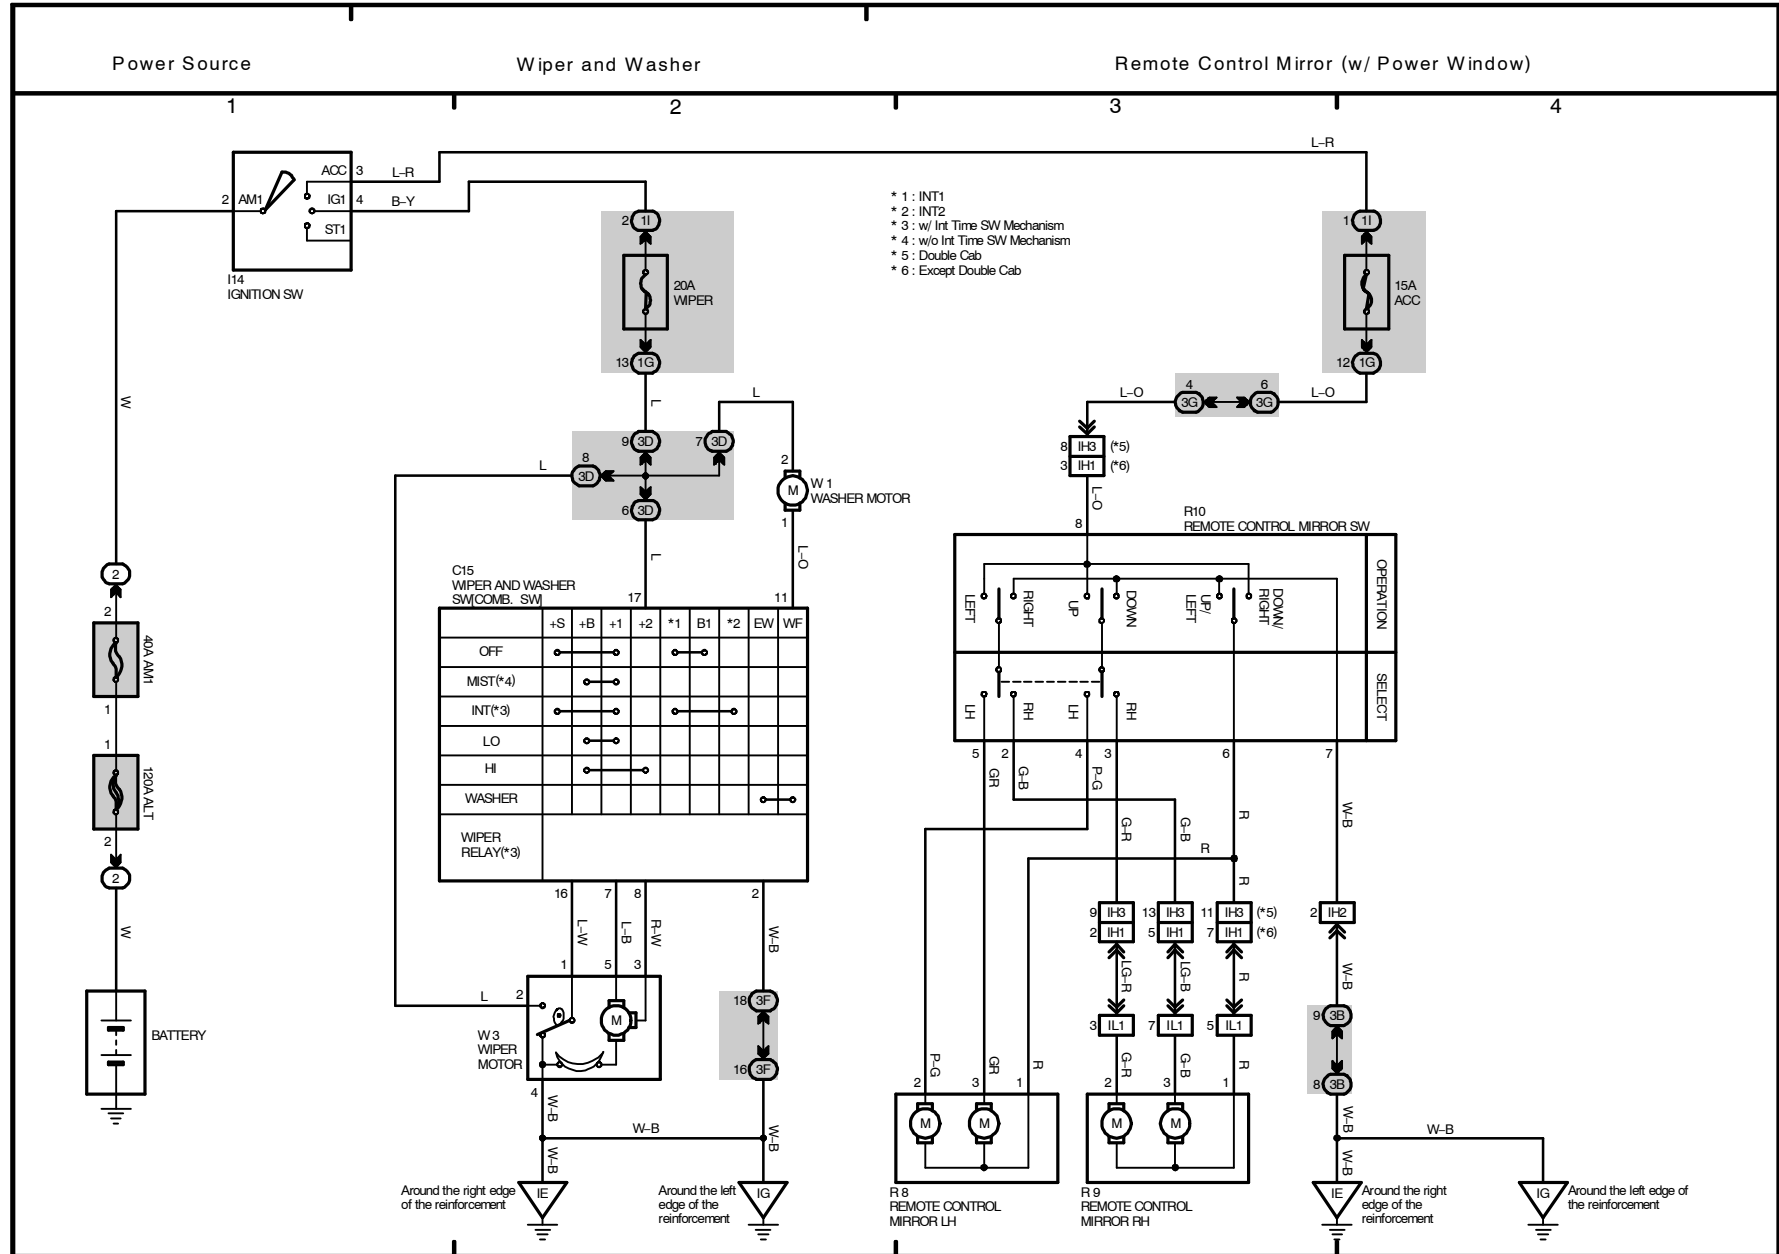

14 TOYOTA TACOMA

2002 TOYOTA TACOMA (EWD478U)

2002 TOYOTA TACOMA (EMD478U)

M OVERALL ELECTRICAL WIRING DIAGRAM

2002 TOYOTA TACOMA (EMD478U)

2002 TOYOTA TACOMA (EWD478U)

2002 TOYOTA TACOMA (EWD478U)

2002 TOYOTA TACOMA (EWD478U)

2002 TOYOTA TACOMA (EWD478U)

M OVERALL ELECTRICAL WIRING DIAGRAM

Combination Meter (w/ Tachometer)

- * 4 : w/ Daytime Running Light
- * 5 : w/o Daytime Running Light
- * 6 : Cold Area Spec.

Combination Meter (w/o Tachometer)