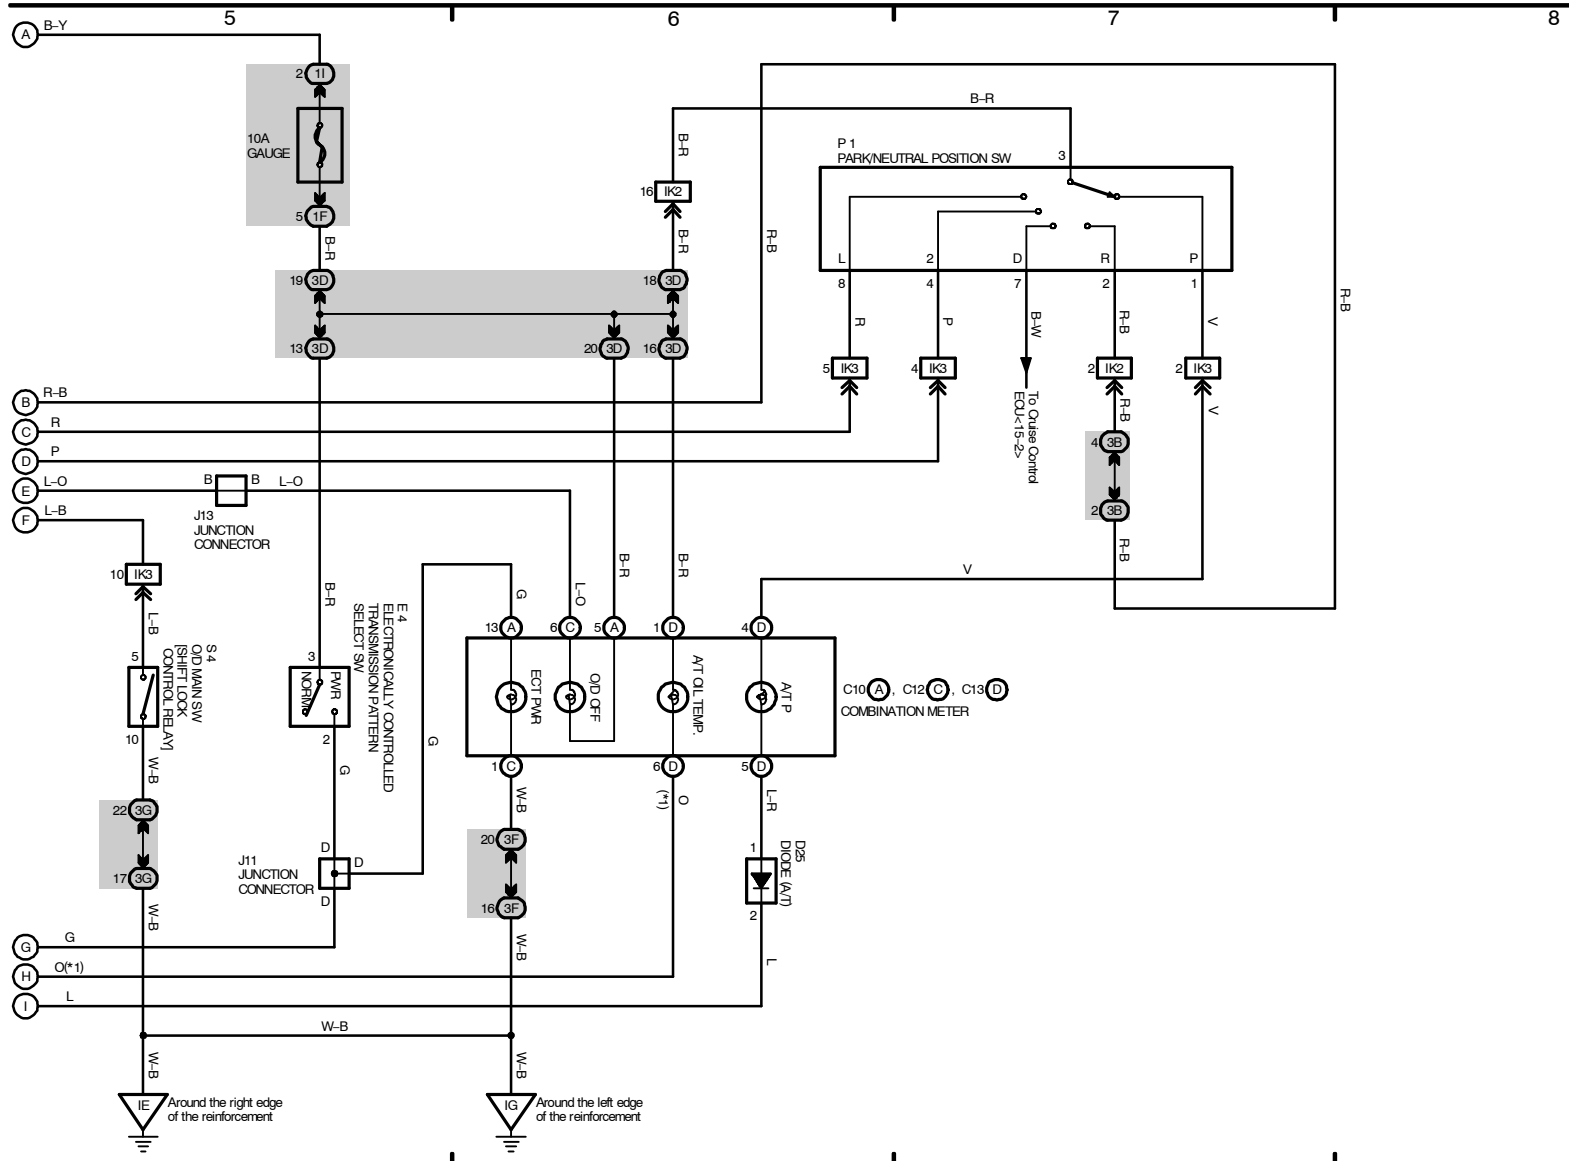

2002 TOYOTA TACOMA (EWD478U)

2002 TOYOTA TACOMA (EWD478U)

M OVERALL ELECTRICAL WIRING DIAGRAM

11 TOYOTA TACOMA

- * 1 : w/ Tachometer
- * 2 : w/o Tachometer
- * 3 : w/ Personal Light
- * 4 : Regular Cab
- * 5 : Double Cab, Extra Cab

M OVERALL ELECTRICAL WIRING DIAGRAM

2002 TOYOTA TACOMA (EWD478U)

Electronically Controlled Transmission (5VZ-FE)

2002 TOYOTA TACOMA (EWD478U)

Electronically Controlled Transmission (3RZ-FE)

* 1: 4WD

2002 TOYOTA TACOMA (EWD478U)

14 TOYOTA TACOMA

2002 TOYOTA TACOMA (EWD478U)

2002 TOYOTA TACOMA (EMD478U)

M OVERALL ELECTRICAL WIRING DIAGRAM

2002 TOYOTA TACOMA (EMD478U)

2002 TOYOTA TACOMA (EWD478U)

2002 TOYOTA TACOMA (EWD478U)

2002 TOYOTA TACOMA (EWD478U)

2002 TOYOTA TACOMA (EWD478U)

M OVERALL ELECTRICAL WIRING DIAGRAM

Combination Meter (w/ Tachometer)

- * 4 : w/ Daytime Running Light
- * 5 : w/o Daytime Running Light
- * 6 : Cold Area Spec.

Combination Meter (w/o Tachometer)