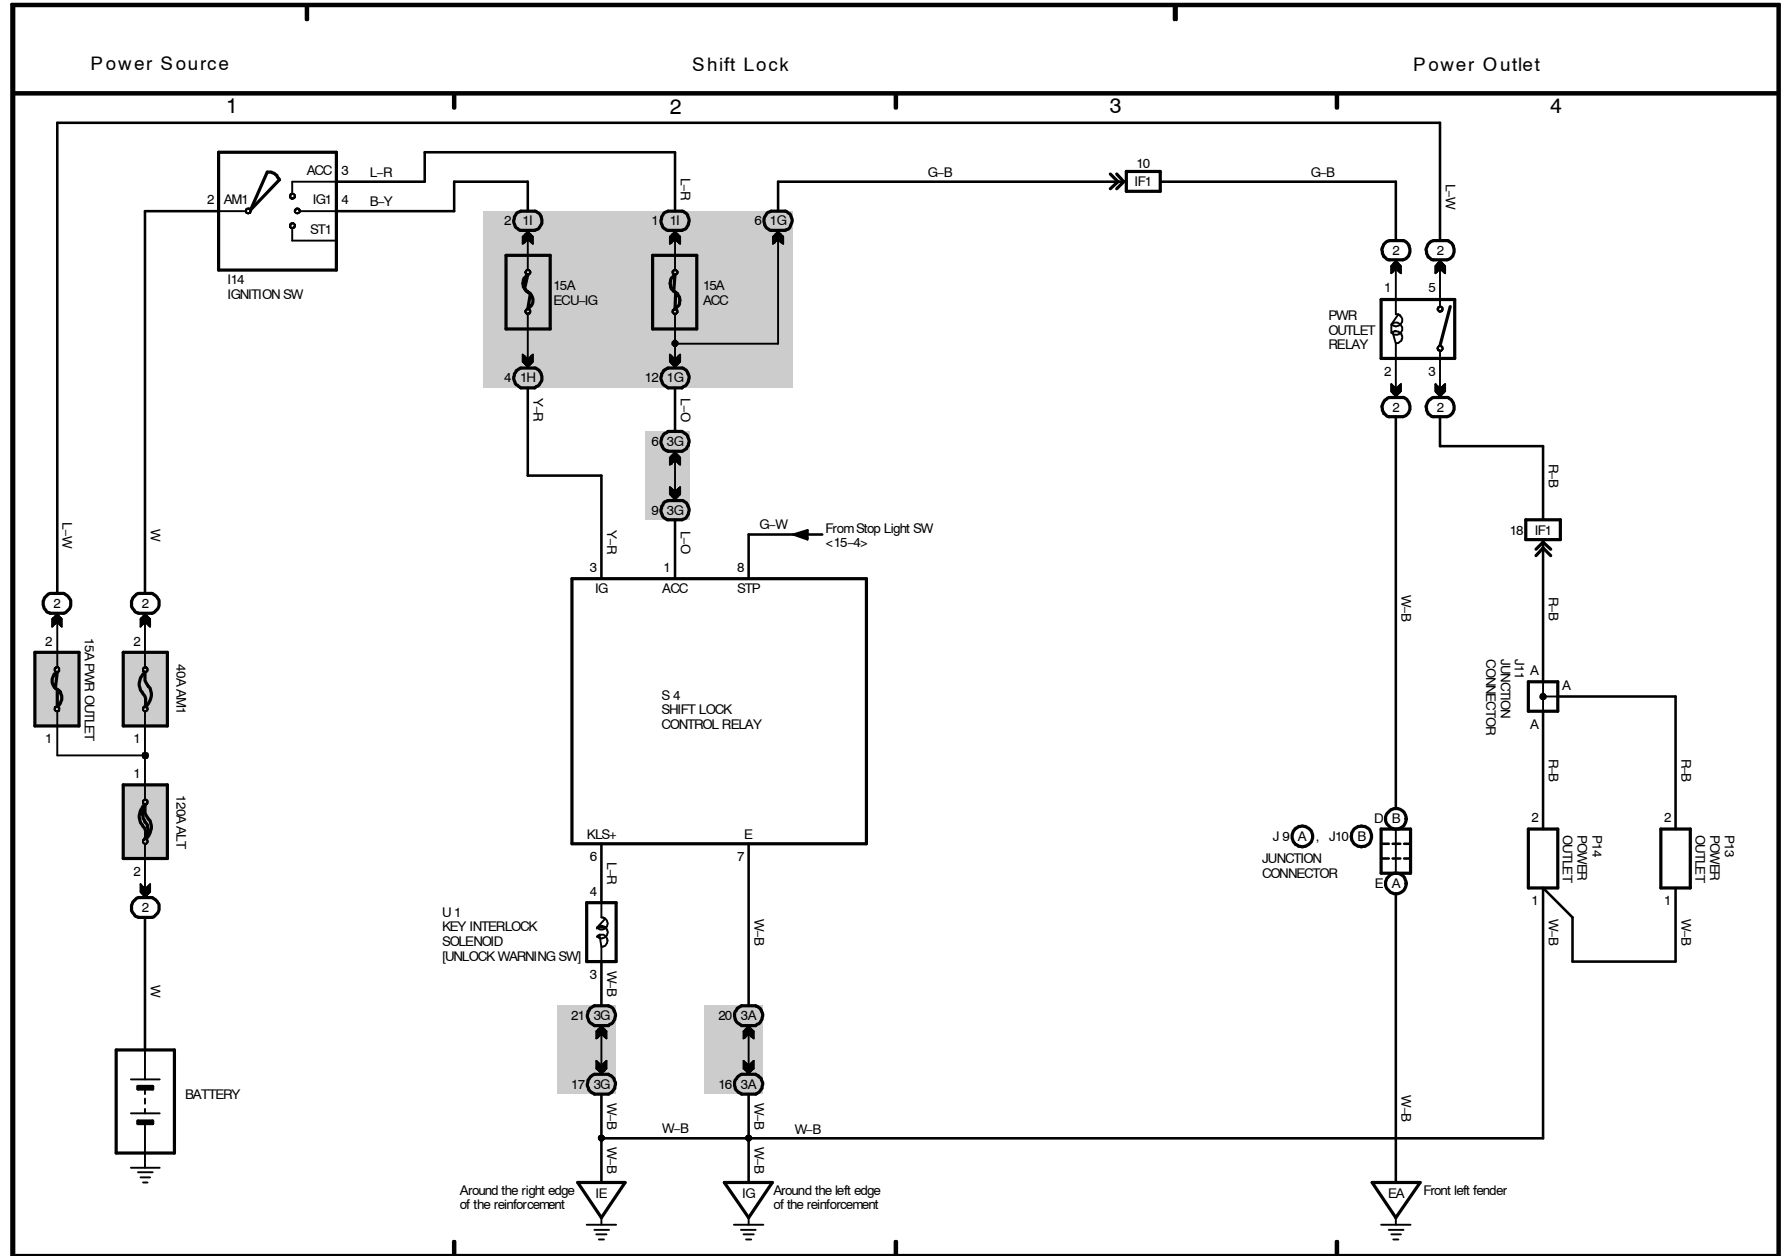

14 TOYOTA TACOMA

2002 TOYOTA TACOMA (EWD478U)

2002 TOYOTA TACOMA (EMD478U)

M OVERALL ELECTRICAL WIRING DIAGRAM

2002 TOYOTA TACOMA (EMD478U)

2002 TOYOTA TACOMA (EWD478U)

2002 TOYOTA TACOMA (EWD478U)

2002 TOYOTA TACOMA (EWD478U)

2002 TOYOTA TACOMA (EWD478U)

M OVERALL ELECTRICAL WIRING DIAGRAM

Combination Meter (w/ Tachometer)

- * 4 : w/ Daytime Running Light
- * 5 : w/o Daytime Running Light
- * 6 : Cold Area Spec.

Combination Meter (w/o Tachometer)