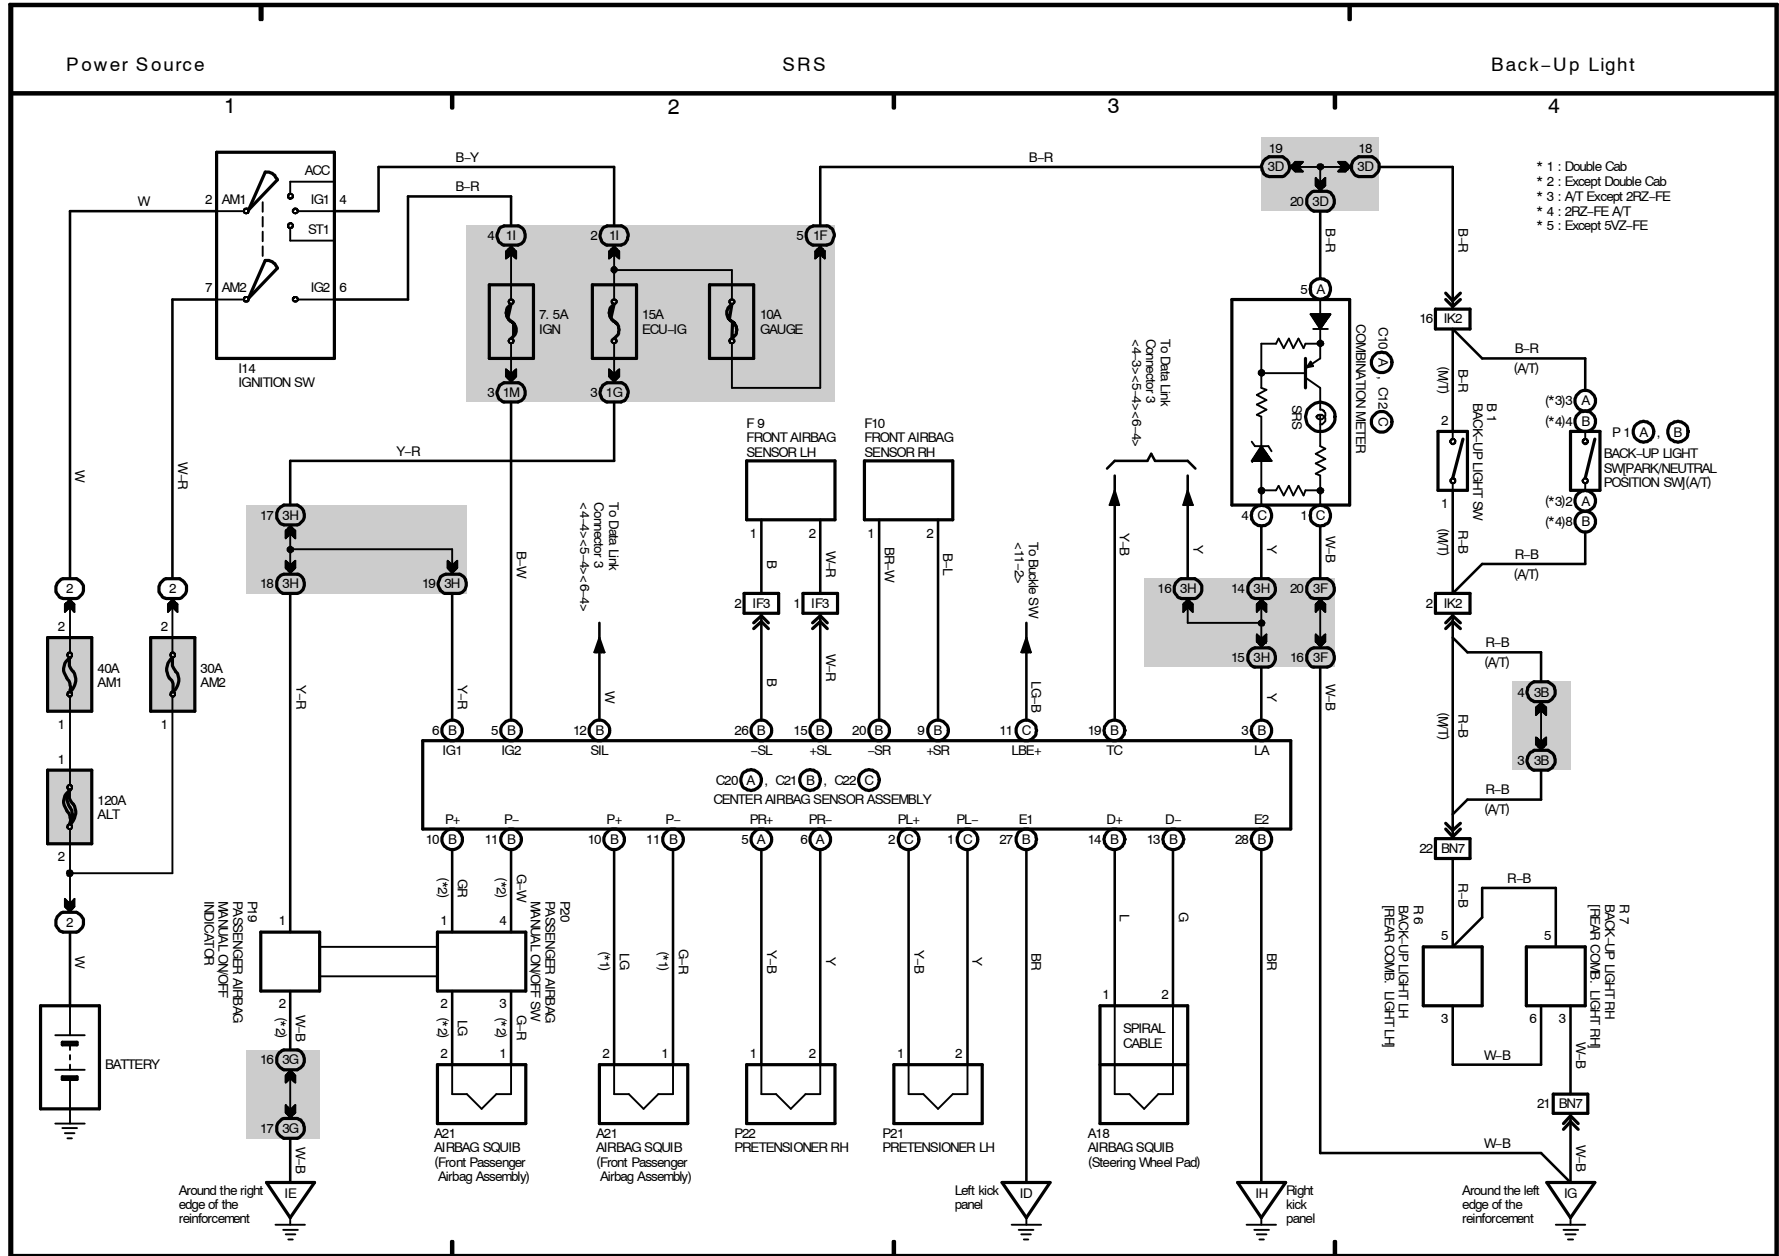

14 TOYOTA TACOMA

2002 TOYOTA TACOMA (EWD478U)

2002 TOYOTA TACOMA (EMD478U)

M OVERALL ELECTRICAL WIRING DIAGRAM

2002 TOYOTA TACOMA (EMD478U)

2002 TOYOTA TACOMA (EWD478U)

2002 TOYOTA TACOMA (EWD478U)

2002 TOYOTA TACOMA (EWD478U)

2002 TOYOTA TACOMA (EWD478U)

M OVERALL ELECTRICAL WIRING DIAGRAM

Combination Meter (w/ Tachometer)

- * 4 : w/ Daytime Running Light
- * 5 : w/o Daytime Running Light
- * 6 : Cold Area Spec.

Combination Meter (w/o Tachometer)